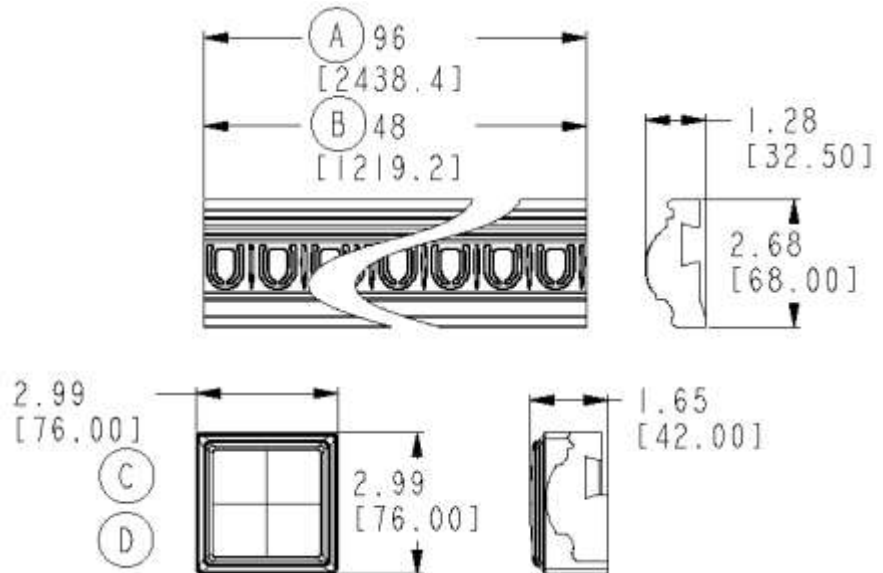

### Stock Numbers:

- **MS3048 – 4' Decorative Straight (1 pair)**  
ORB = Oil Rubbed Bronze Finish  
AZ = Antique Bronze Finish  
AN = Antique Nickel Finish
- **MS3072 – 6' Decorative Straight (1 pair)**  
ORB = Oil Rubbed Bronze Finish  
AZ = Antique Bronze Finish  
AN = Antique Nickel Finish
- **MS3096 – 8' Decorative Straight (1 pair)**  
ORB = Oil Rubbed Bronze Finish  
AZ = Antique Bronze Finish  
AN = Antique Nickel Finish
- **MC3000 – Decorative Corners (4 corners)**  
ORB = Oil Rubbed Bronze Finish  
AZ = Antique Bronze Finish  
AN = Antique Nickel Finish
- **ME3055 – Decorative Extensions (2 extensions)**  
ORB = Oil Rubbed Bronze Finish  
AZ = Antique Bronze Finish  
AN = Antique Nickel Finish

### Dimensions:

### Installation Instructions:

1. Remove backing to expose adhesive on mounting brackets.
2. Position corner template on the mirror.
3. Guided by corner template, secure corner mounting bracket to mirror.
4. Once mounting bracket is secured, remove corner template.
5. Repeat for all corners.
6. Center straight template at edge of mirror.
7. Guided by straight template, secure straight mounting bracket to mirror.
8. Once mounting bracket is secured, remove straight mounting template.
9. Repeat on all sides of mirror.
10. Attach decorative corners onto corner mounting brackets.
11. With a marker, trace a line on the mirror along the inner edges of the corner brackets.
12. Remove decorative corners.
13. Measure between marked lines to determine lengths of straight pieces.
14. Cut straight pieces to measurements made in step 13.
15. Press straight pieces onto mounting brackets.
16. Press decorative corners onto mounting brackets.