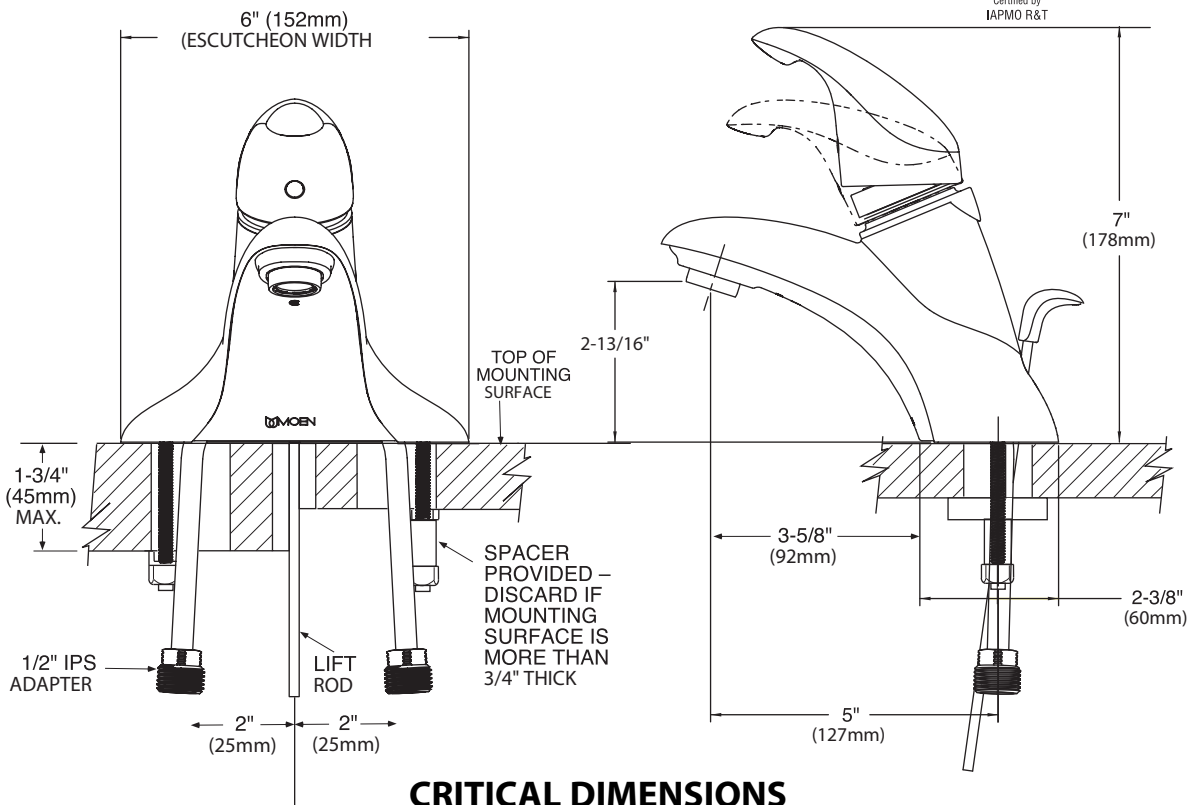

Model: L4703 series
L84703 series

NOTE: THIS FAUCET IS DESIGNED TO BE INSTALLED THRU 3 HOLES, 1" MIN. DIA.

CRITICAL DIMENSIONS

(DO NOT SCALE)