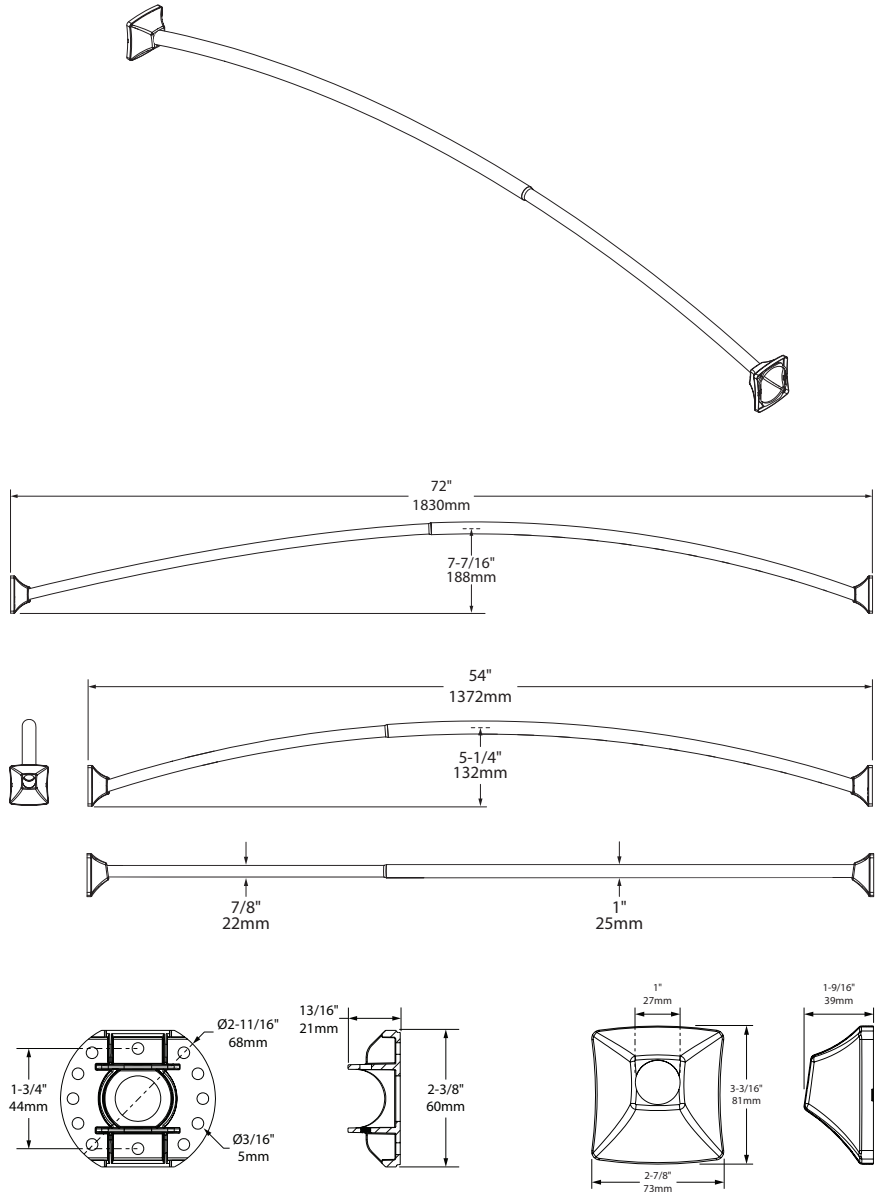

Technical Specification

Adjustable-Length Curved Shower Rod

CSR2164

Stock Numbers:

- **CSR2164BN – Adjustable-Length Curved Shower Rod**
 Brushed Nickel Finish
 1-inch Diameter Rod
 Adjusts to fit shower enclosures between 54-inches and 72-inches
 Wholesale Packaging
- **CSR2164CH – Adjustable-Length Curved Shower Rod**
 Chrome Finish
 1-inch Diameter Rod
 Adjusts to fit shower enclosures between 54-inches and 72-inches
 Wholesale Packaging
- **CSR2164OWB – Adjustable-Length Curved Shower Rod**
 Old World Bronze Finish
 1-inch Diameter Rod
 Adjusts to fit shower enclosures between 54-inches and 72-inches
 Wholesale Packaging
- **CSR2164BG – Adjustable-Length Curved Shower Rod**
 Brushed Gold Finish
 1-inch Diameter Rod
 Adjusts to fit shower enclosures between 54-inches and 72-inches
 Wholesale Packaging

Materials:

Brushed Nickel, Chrome, and Brushed Gold Curved Shower Rods are made of .028 (22 gauge) seamless type 304 stainless steel. **Old World Bronze Curved Shower Rods** are made of .028 (22 gauge) seamless type 430 stainless steel. **Brushed Nickel, Chrome, and Brushed Gold Decorative Covers** are stamped from .020 type 304 stainless steel. **Old World Bronze Decorative Covers** are stamped from .020 type 430 stainless steel. **Pivoting Mounting Post** is made from powder-coated zinc. The **screw** in the pivoting post assembly is made from stainless steel. **Rod connector** is made from Polyethylene. **Decorative Cover Insert Rings** are made from POM.

Dimensions:

Stock Number: _____ **Adjustable-Length Shower Rod By Moen Incorporated**

MOEN®

25300 AL MOEN DRIVE • NORTH OLMSTED, OH 44070
 CORPORATE HEADQUARTERS: (800) 321-8809 • FAX: (800) 848-6636
 INTERNATIONAL: (440) 962-2000 • FAX: (440) 962-2726
 CUSTOMER SERVICE (USA): 800-882-0116 • FAX: (888) 379-2720
 WWW.MOEN.COM
 ©Copyright Moen Incorporated