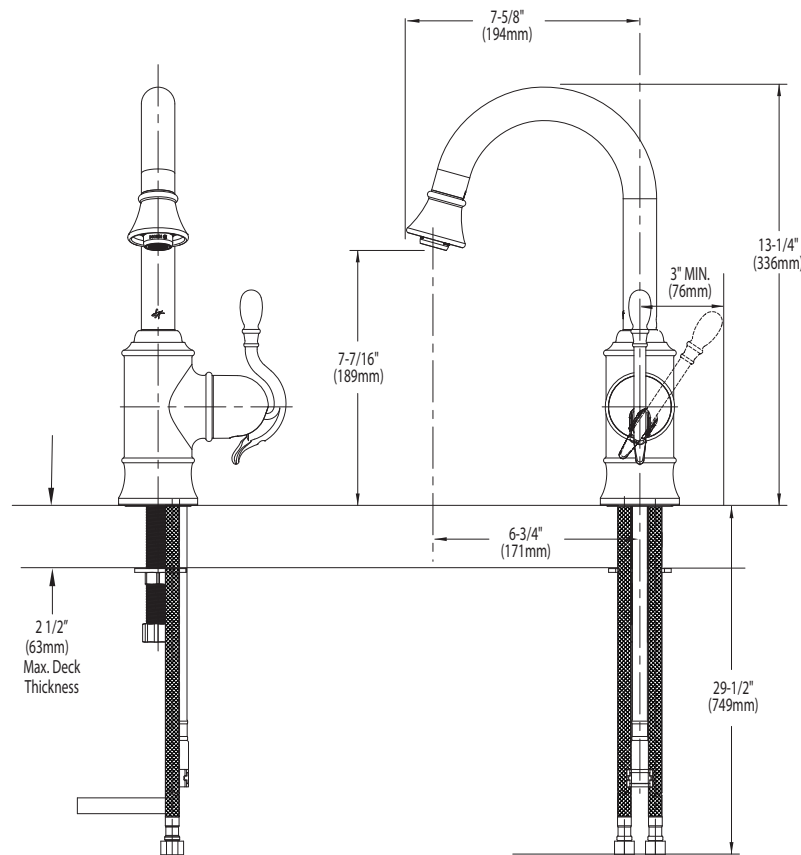

DESCRIPTION

- Metal construction with various finishes identified by suffix
- High arc spout provides the perfect height and reach for prep sinks while the pulldown feature provides infinite maneuverability for food preparation tasks
- Single hole mounting
- Handle reversibility feature
- Wand with Hydrolock® quick connect system
- Includes 68" hose
- Flexible supply lines with 3/8" compression fittings

OPERATION

- Single handle lever
- Temperature controlled by 100° arc of handle travel
- Convenient single-button actuation provides flexibility to switch from stream to spray mode

FLOW

- Flow is limited to 2.2 gpm (8.3 L/min) at 60 psi

Models: CAS6208 series

**NOTE: THIS FAUCET IS DESIGNED TO BE INSTALLED
THRU 1 HOLE, 1-1/2" (38mm) DIA.**

CRITICAL DIMENSIONS

(DO NOT SCALE)