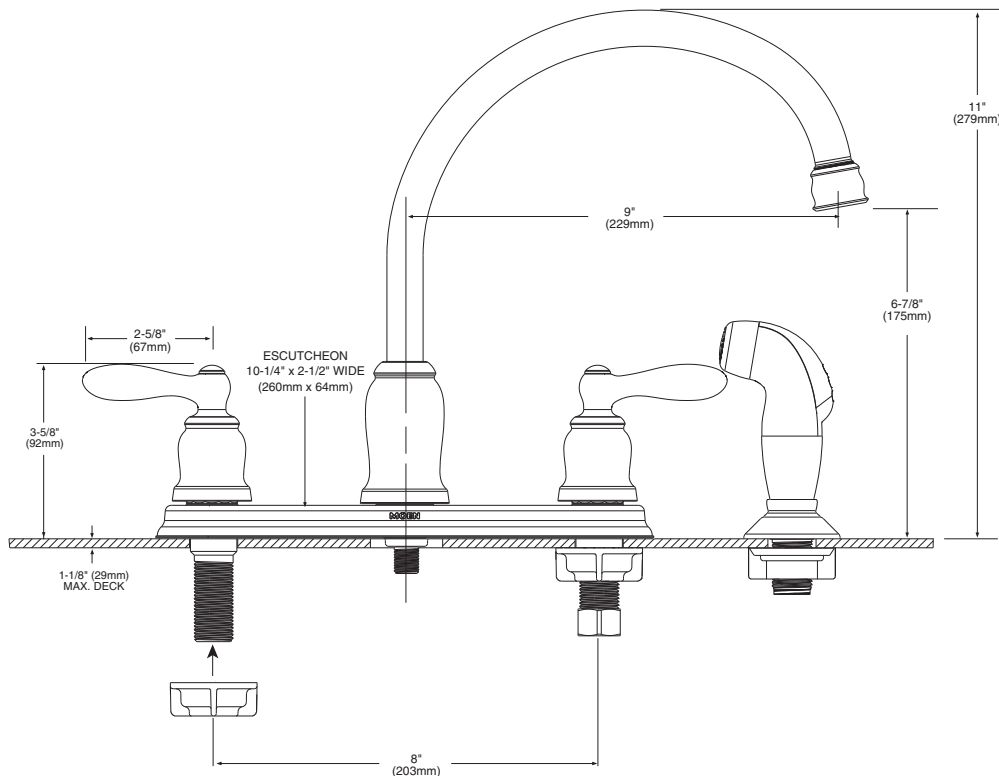

CRITICAL DIMENSIONS

(DO NOT SCALE)

Buy it for looks. Buy it for life.®

Specifications

DESCRIPTION

- Metal construction with various finishes identified by suffix
- 1/2" IPS connections will accept standard ball nose connection for 3/8" tubing
- Includes hose and side spray

- 1224 cartridge design
- Nonmetallic and stainless steel material

STANDARDS

- Third party certified to ASME A112.18.1/CSA B-125.1 and all applicable requirements referenced therein including NSF 61/9 & 372
- Meets Georgia SB370 requirements
- Complies with California Proposition 65 and with the Federal Safe Drinking Water Act
- **ADA**  for lever handle

Models: CA87888series
CA87889 (without side spray)

NOTE: This faucet is designed to be installed through 3 or 4 holes 1" Min. Dia.

CRITICAL DIMENSIONS

(DO NOT SCALE)