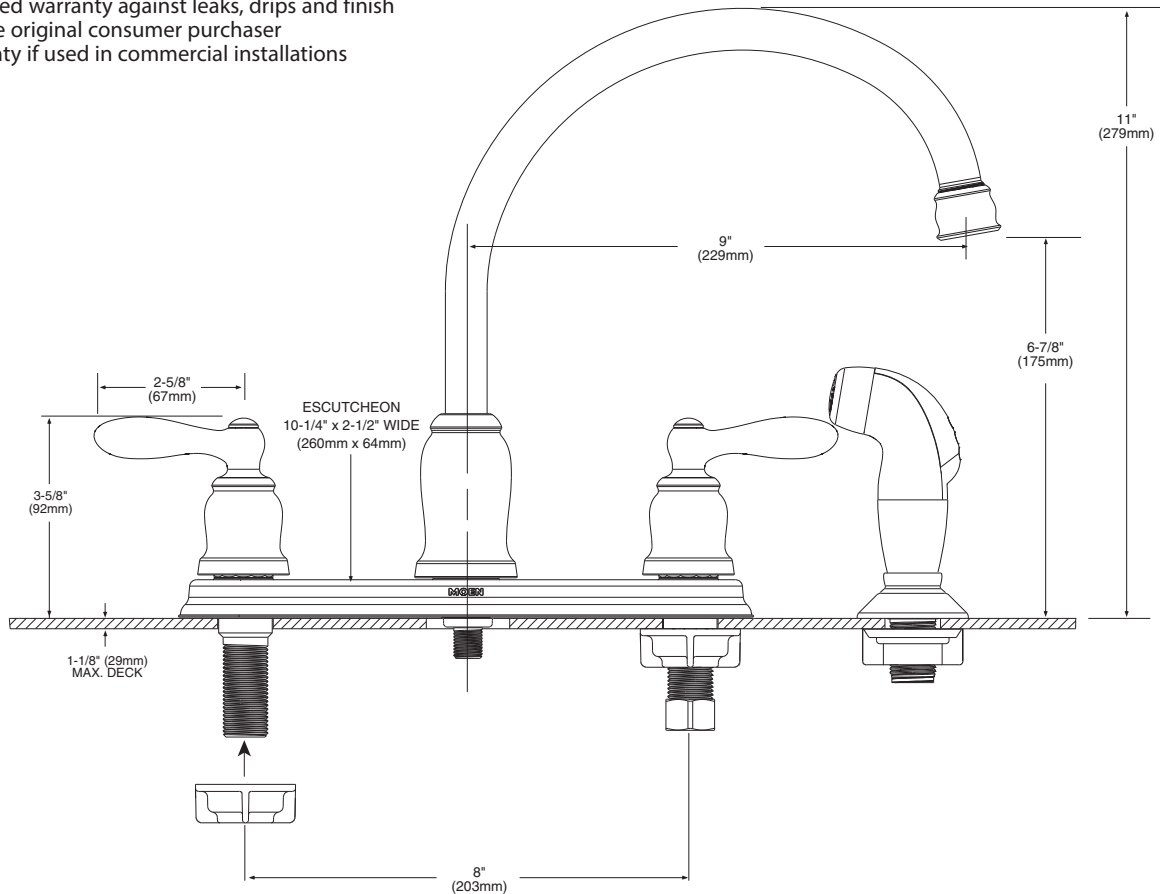

Buy it for looks. Buy it for life.®

■ Order by Part Number

There is more than 1 version of this model.
Page down to identify the version you have.

DESCRIPTION

- Metal construction with various finishes identified by suffix
- Includes hose and side spray
- Duralock™ quick connect installation
- Flexible supply lines with 3/8" compression fittings connect directly to supply stop

Caldwell™ Two-Handle High Arc Spout Lever Style Kitchen Faucet with Side Spray

Models: CA87888series
CA87889 (without side spray)

NOTE: This faucet is designed to be installed through 3 or 4 holes 1" Min. Dia.

CRITICAL DIMENSIONS

(DO NOT SCALE)

Buy it for looks. Buy it for life.®

Specifications

DESCRIPTION

- Metal construction with various finishes identified by suffix
- 1/2" IPS connections will accept standard ball nose connection for 3/8" tubing
- Includes hose and side spray

Models: CA87888series
CA87889 (without side spray)

NOTE: This faucet is designed to be installed through 3 or 4 holes 1" Min. Dia.

CRITICAL DIMENSIONS

(DO NOT SCALE)