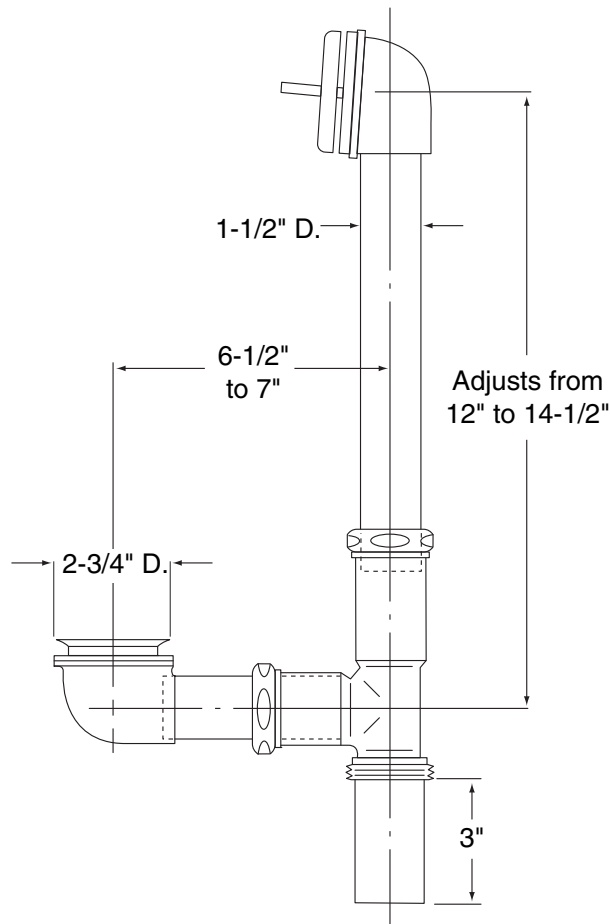

Buy it for looks. Buy it for life.®

Specifications

DESCRIPTION

- Trip Lever bath waste with 1-1/2" hi-tee for 14" and 16" tubs
- 20 gauge brass tube
- Adjustable trip lever
- 1-1/2" waste shoe
- All Metal trim
- Removeable grid strainer
- Available Finishes
 - Chrome
 - LifeShine® Brushed Nickel
 - Oil Rubbed Bronze

CRITICAL DIMENSIONS

(DO NOT SCALE)