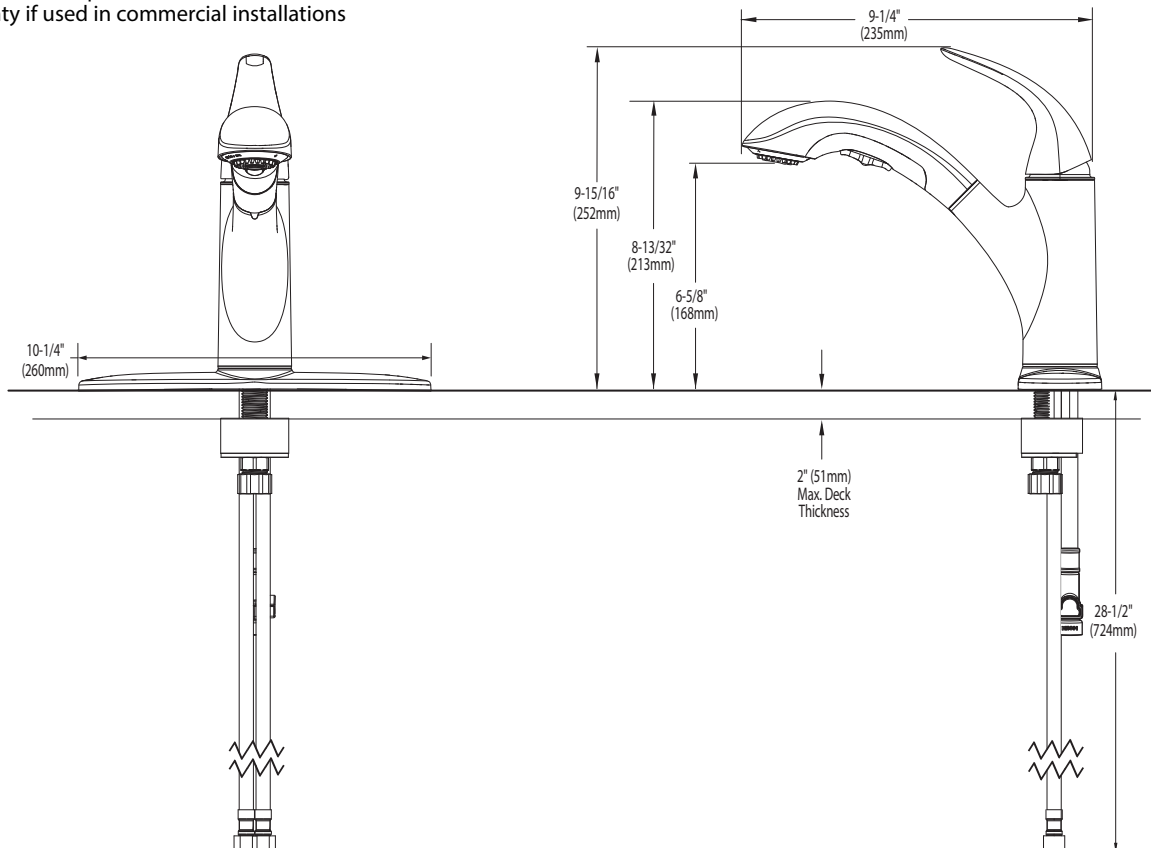

- **ADA**  for lever handle

- The backflow protection system in this device consists of two independently operating check valves, a primary and a secondary which prevent backflow

## Medina™ Single-Handle Kitchen Pullout Faucet

**Models:** 87039 SERIES

**NOTE:** DESIGNED TO INSTALL  
THRU 1 OR 3 HOLES 1-1/2" (38mm) DIA.

## CRITICAL DIMENSIONS

(DO NOT SCALE)