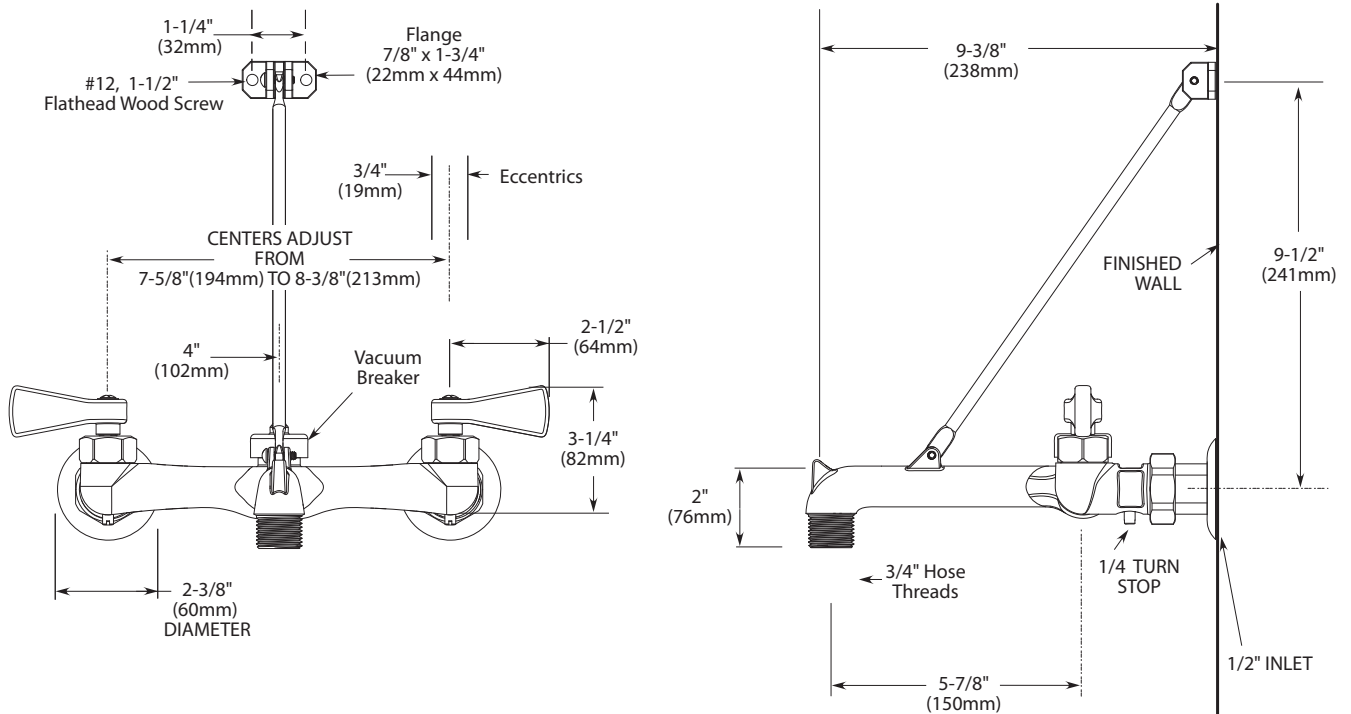

## FAUCET DESCRIPTION

- Brass construction, rough chrome finish
- Integral vacuum-breaker
- 3/4" Garden hose threaded spout
- 1/2" IPS eccentric connections
- "Service stops"
- "Wall mounting bracket"
- Vandal resistant torx head screws

## CARTRIDGE

- Brass shell ceramic disc cartridge
- 1/4 turn operation

## CRITICAL DIMENSIONS

(DO NOT SCALE)