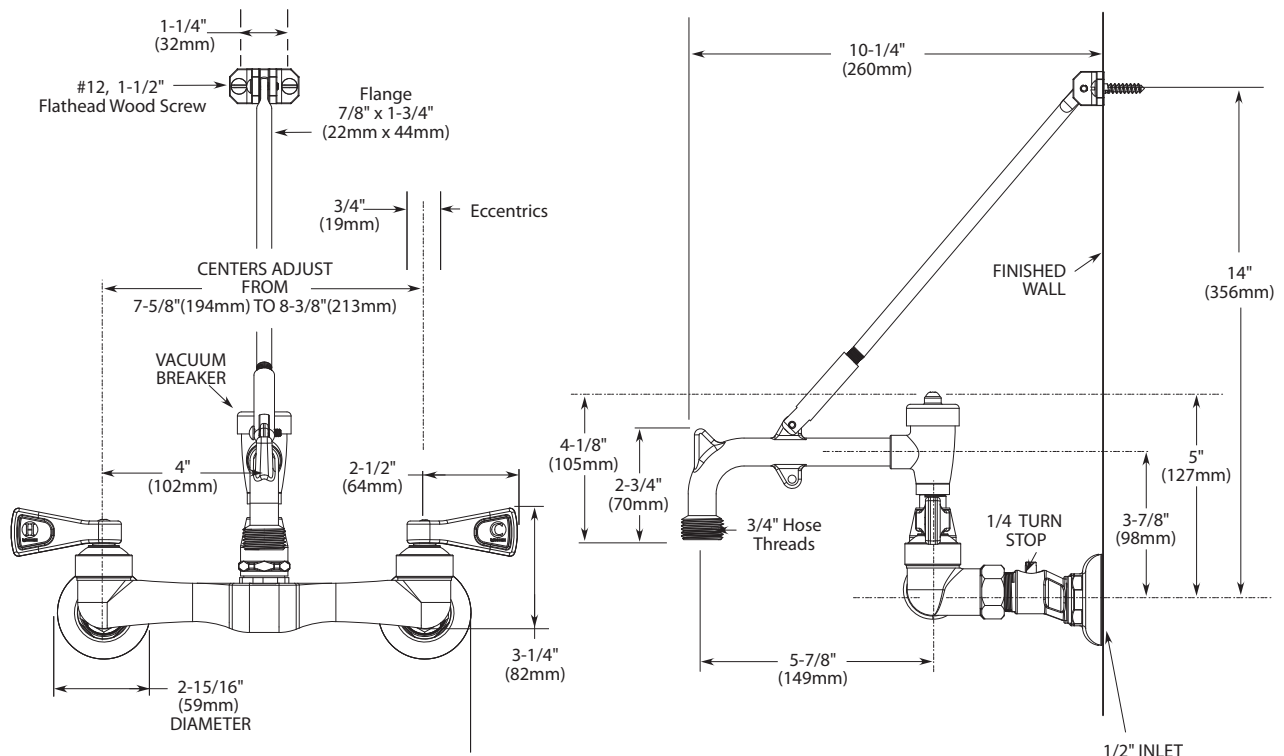

## FAUCET DESCRIPTION

- Brass construction, chrome finish
- Vacuum-breaker spout with garden hose thread
- 1/2" IPS connections
- Vandal resistant torx head screws
- Integral check stops
- With service stops

## CARTRIDGE

- Ceramic disc cartridge
- 1/4 turn operation
- Nonmetallic and nonferrous material

## STANDARDS

- Third party certified by CSA to meet: ASME A112.18.1 and all applicable specifications referenced therein
- **ADA** for lever handles

## CRITICAL DIMENSIONS

(DO NOT SCALE)