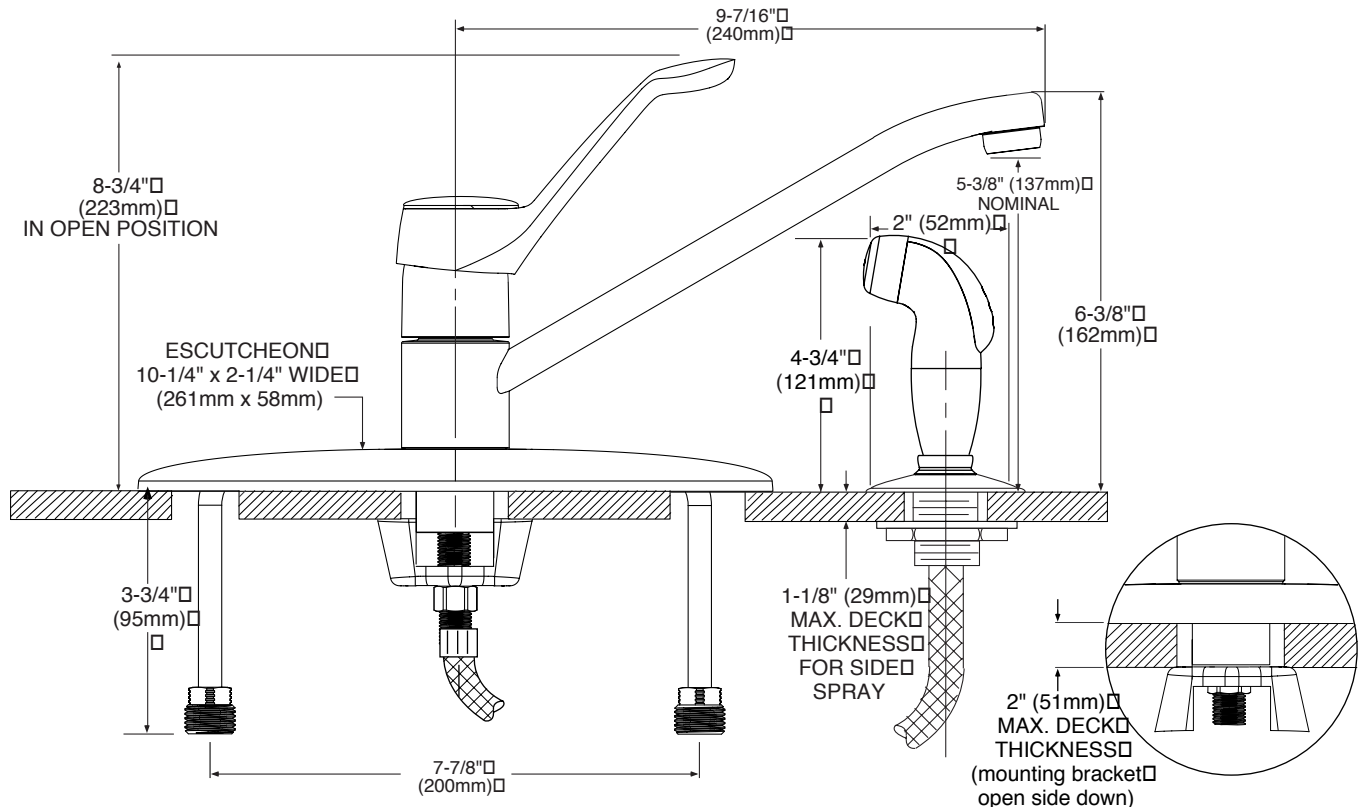

FAUCET DESCRIPTION

- Metal construction chrome plated finish
- 1/2" IPS connections will accept standard ball nose connection for 3/8" tubing
- Includes Protégé side spray

OPERATION

- Lever style handle
- Temperature controlled by 180° arc of handle travel
- Will operate with less than 5lbs. of force

FLOW

- Aerator is limited to 2.2 gpm max (8.3 L/min)

CARTRIDGE

- 1225 cartridge design (not 1200)
- Nonmetallic/nonferrous and stainless steel material

STANDARDS

- Designed and manufactured to comply with the requirements of: CSA B-125, ASME A112.18.1M, and all applicable requirements referenced therein and complies with the applicable requirements of ANSI A117.1.
- Certified to ANSI/NSF 61/9
- Complies with California Proposition 65 and with the Federal Safe Water Drinking Act

Model: 7442
Bulk Model: 67442
(bulk packed 12 per carton)

NOTE: See reverse side
for illustrated parts

NOTE: DESIGNED TO INSTALL THROUGH
4 HOLES 1-1/4" (32mm) MIN. DIA. AND 4"
(102mm) ON CENTER.

CRITICAL DIMENSIONS