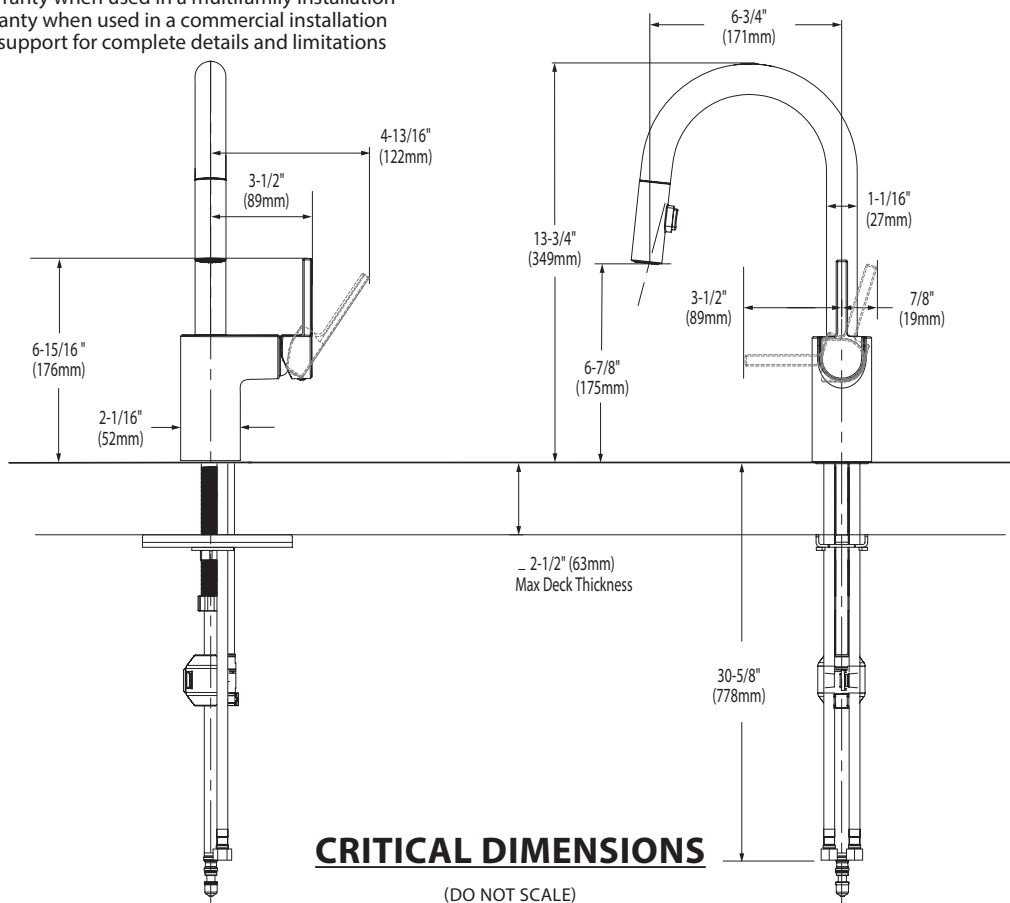

- Flow is limited to 1.5 gpm (5.7 L/min) max at 60 psi

CARTRIDGE

- 1255™ Duralast™ cartridge for Single-Handle Faucets

STANDARDS

- Third party certified to IAPMO Green, ASME A112.18.1/CSA B125.1 and all applicable requirements referenced therein including NSF 61/9G & 372
- Meets CalGreen and Georgia SB370 requirements
- Complies with California Proposition 65 and with the Federal Safe Drinking Water Act
- The backflow protection system in the device consists of two independently operating check valves, a primary and a secondary which prevent backflow

ALIGN™
Single Handle High Arc
Pull-down Prep/Bar Faucet

Models: 5965 series

NOTE: THIS FAUCET IS DESIGNED TO BE INSTALLED THROUGH 1 HOLE, 1-1/2" (38mm) MIN. DIA. (OPTIONAL 3-HOLE ESCUTCHEON 141002 AVAILABLE)