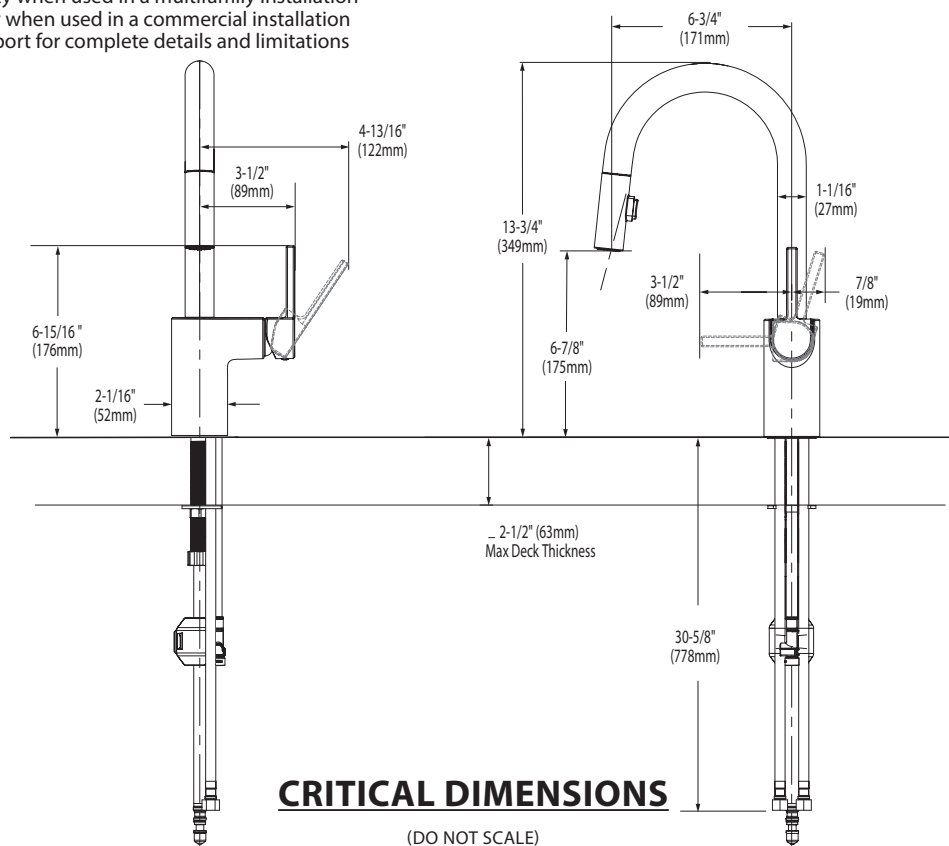

**There is more than 1 version of this model.
Page down to identify the version you have.**

FAUCET DESCRIPTION

- Reflex™ pulldown system offers smooth operation, easy movement and secure docking
- Power Clean™ spray technology
- Metal construction with various finishes identified by suffix
- Duralock™ quick connect
- Pulldown spray with 68" braided hose
- Flexible supply lines with 3/8" compression fittings
- High arc spout provides the perfect height and reach for prep sinks while the pulldown feature provides maneuverability for food preparation tasks
- 360° rotating spout provides ability to install handle on either side
- Faucet designed for handle to be mounted on right side

ALIGN™ Single Handle High Arc Pulldown Prep/Bar Faucet

Models: 5965 series

NOTE: THIS FAUCET IS DESIGNED TO BE INSTALLED THROUGH 1 HOLE, 1-1/2" (38mm) MIN. DIA. (OPTIONAL 3-HOLE ESCUTCHEON 141002 AVAILABLE)

CRITICAL DIMENSIONS

(DO NOT SCALE)

TO ORDER PARTS CALL: 1-800-BUY-MOEN

www.moen.com

FAUCET DESCRIPTION

- Reflex™ pull-down system offers smooth operation, easy movement and secure docking
- Power Clean™ spray technology
- Metal construction with various finishes identified by suffix
- Quick connect installation
- Pull-down spray with 68" braided hose
- Flexible supply lines with 3/8" compression fittings
- High arc spout provides the perfect height and reach for prep sinks while the pull-down feature provides maneuverability for food preparation tasks
- 360° rotating spout provides ability to install handle on either side
- Faucet designed for handle to be mounted on right side

OPERATION

- Lever style handle
- Temperature controlled by 100° arc of handle travel
- Operates with less than 5 lbs. of force
- Operates in stream or spray mode in the pullout or retracted position

FLOW