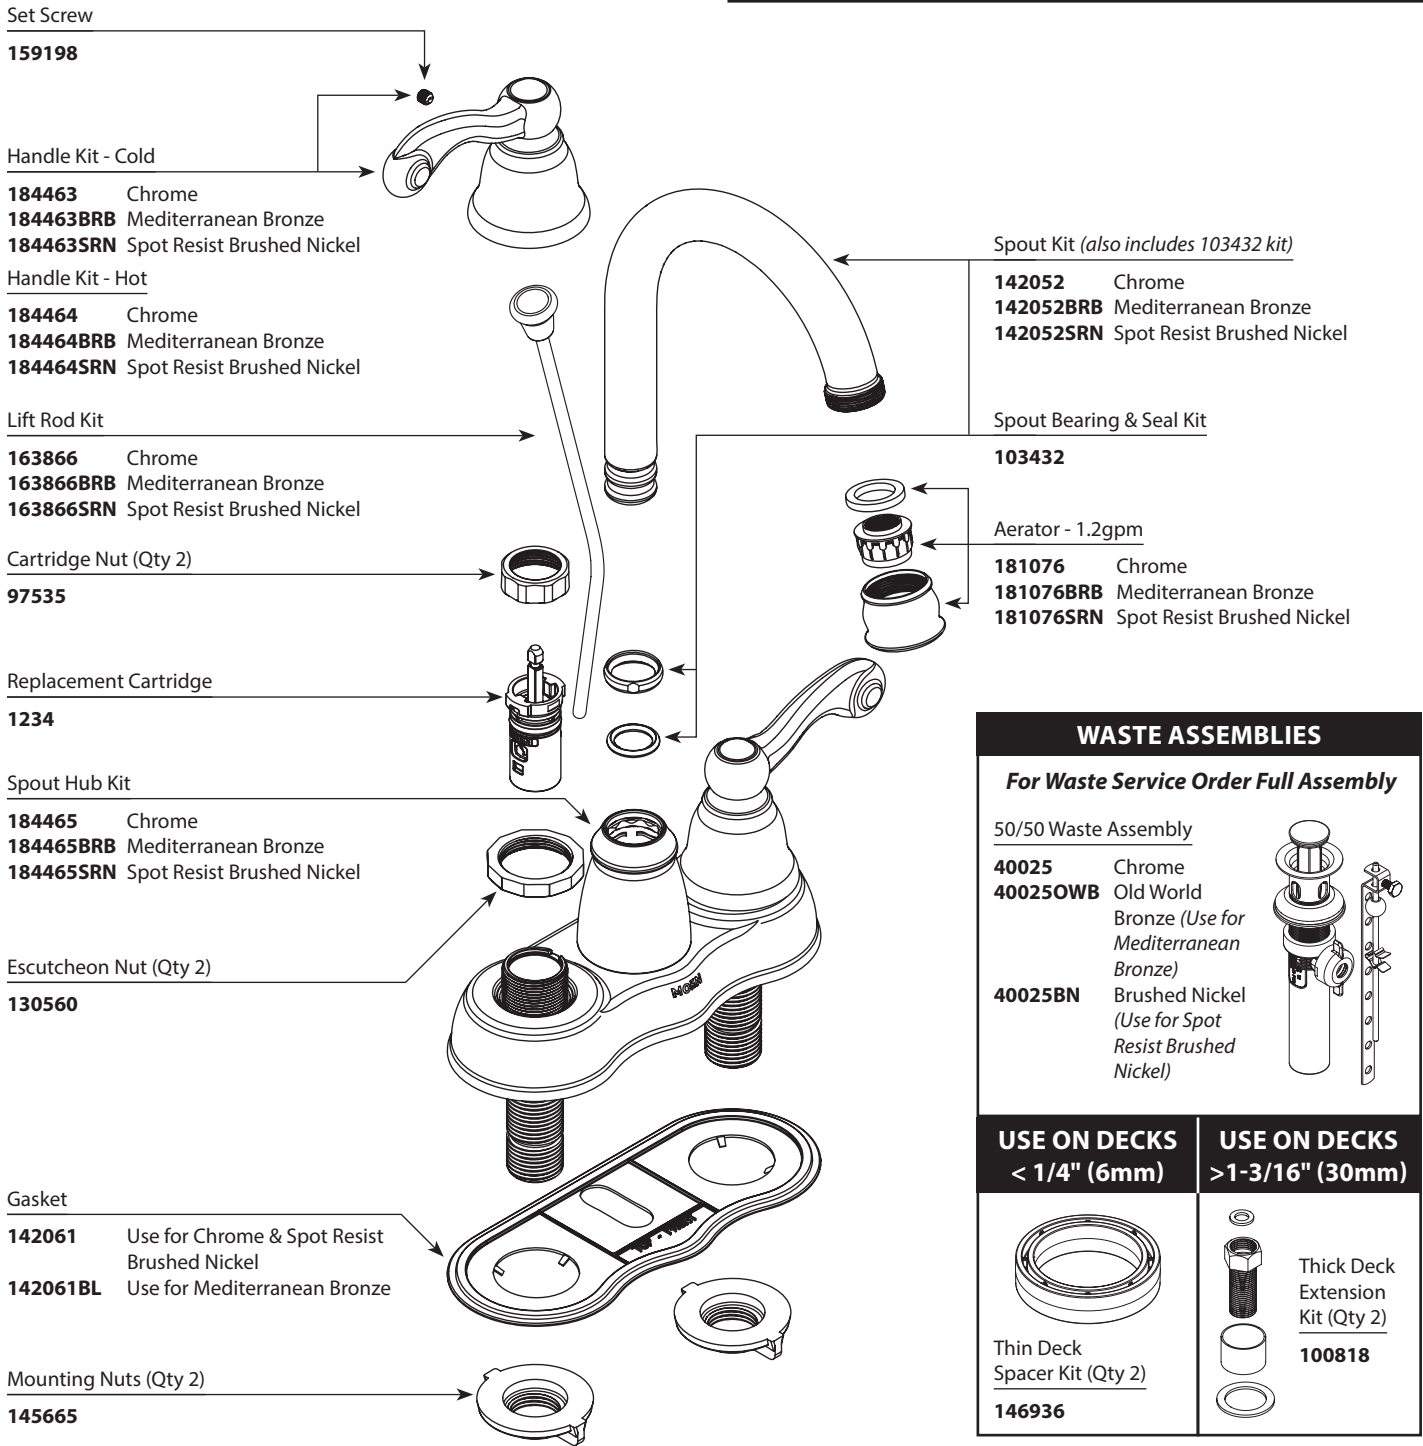

There is more than 1 version of this model.
Page down to identify the version you have.

■ Order by Part Number

TRADITIONAL® Two Handle Centerset Lavatory Faucet		
MODEL	FINISH	NOTES
WS84003	Chrome	50/50 Waste
WS84003BRB	Mediterranean Bronze	50/50 Waste
WS84003SRN	Spot Resist Brushed Nickel	50/50 Waste

WASTE ASSEMBLIES	
For Waste Service Order Full Assembly	
<u>50/50 Waste Assembly</u>	
40025 Chrome	
40025OWB Old World Bronze (Use for Mediterranean Bronze)	
40025BN Brushed Nickel (Use for Spot Resist Brushed Nickel)	
USE ON DECKS < 1/4" (6mm)	USE ON DECKS > 1-3/16" (30mm)
 Thin Deck Spacer Kit (Qty 2) 146936	 Thick Deck Extension Kit (Qty 2) 100818

MOEN, ESPECIALLY 30005497

■ Order by Part Number

TRADITIONAL® Two Handle Centerset Lavatory Faucet		
MODEL	FINISH	NOTES
WS84003	Chrome	50/50 Waste
WS84003BRB	Mediterranean Bronze	50/50 Waste
WS84003SRN	Spot Resist Brushed Nickel	50/50 Waste

■ Order by Part Number

TRADITIONAL® Two Handle Centerset Lavatory Faucet		
MODEL	FINISH	NOTES
WS84003	Chrome	Non-Metallic Waste
WS84003BRB	Mediterranean Bronze	Non-Metallic Waste
WS84003SRN	Spot Resist Brushed Nickel	Non-Metallic Waste