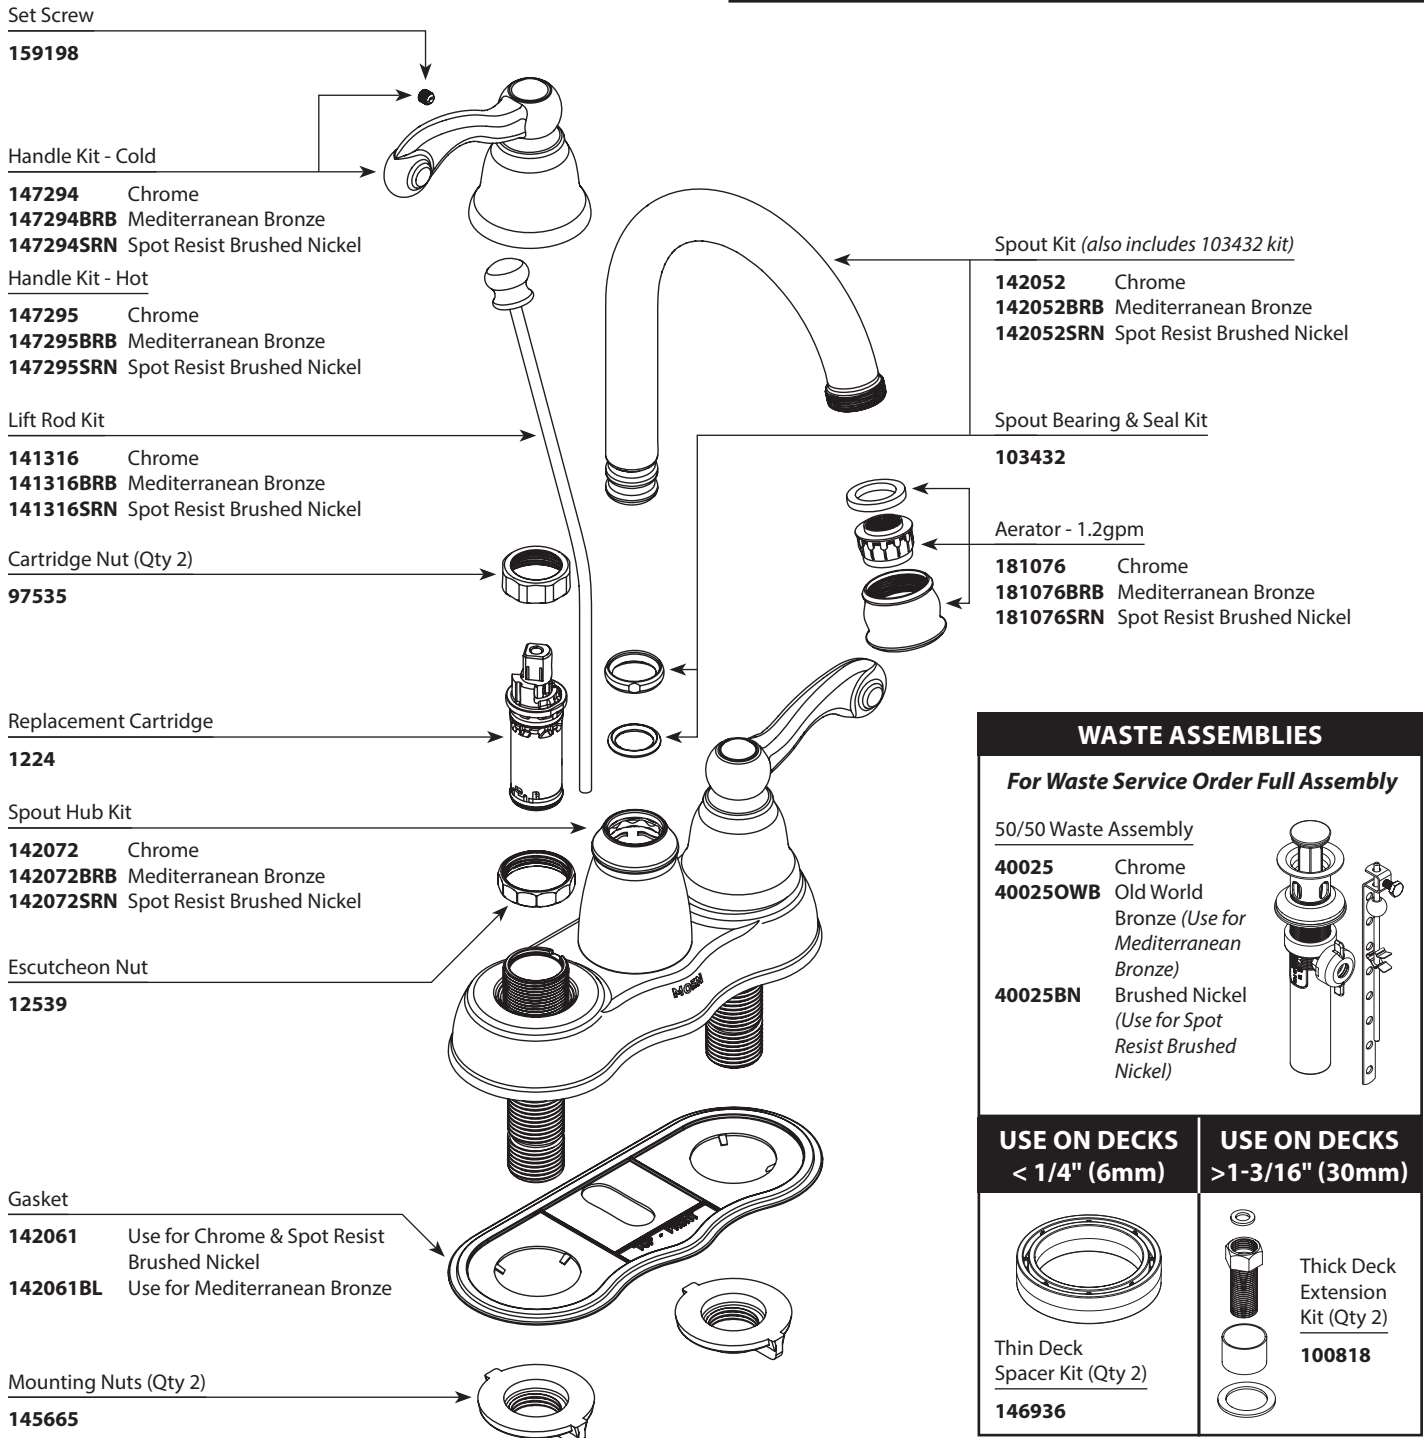

There is more than 1 version of this model.
Page down to identify the version you have.

■ Order by Part Number

TRADITIONAL® Two Handle Centerset Lavatory Faucet		
MODEL	FINISH	NOTES
WS84003	Chrome	50/50 Waste
WS84003BRB	Mediterranean Bronze	50/50 Waste
WS84003SRN	Spot Resist Brushed Nickel	50/50 Waste

WASTE ASSEMBLIES	
For Waste Service Order Full Assembly	
<u>50/50 Waste Assembly</u>	
40025 Chrome	
40025OWB Old World Bronze (Use for Mediterranean Bronze)	
40025BN Brushed Nickel (Use for Spot Resist Brushed Nickel)	
USE ON DECKS < 1/4" (6mm)	USE ON DECKS > 1-3/16" (30mm)
 Thin Deck Spacer Kit (Qty 2) 146936	 Thick Deck Extension Kit (Qty 2) 100818

MOEN, ESPECIALLY 30005497

■ Order by Part Number

TRADITIONAL® Two Handle Centerset Lavatory Faucet		
MODEL	FINISH	NOTES
WS84003	Chrome	50/50 Waste
WS84003BRB	Mediterranean Bronze	50/50 Waste
WS84003SRN	Spot Resist Brushed Nickel	50/50 Waste

■ Order by Part Number

TRADITIONAL® Two Handle Centerset Lavatory Faucet		
MODEL	FINISH	NOTES
WS84003	Chrome	Non-Metallic Waste
WS84003BRB	Mediterranean Bronze	Non-Metallic Waste
WS84003SRN	Spot Resist Brushed Nickel	Non-Metallic Waste