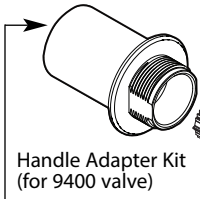

Handle Adapter Kit
(for 9400 valve)

139769

Stem Extensions
(for 9700 valve)

197004

Handle Escutcheon

147563 Chrome
147563BN Brushed Nickel

Handle Adapter

147559

Handle Plug Button
and Set Screw (gray, red, blue)

147558

Handle Kit

147557 Chrome
147557BN Brushed Nickel

Spout Kit

(1.2gpm)

181083 Chrome
181083BN Brushed Nickel