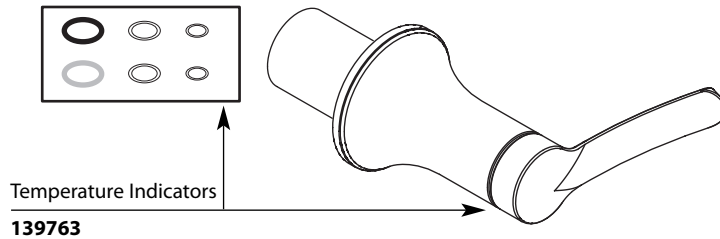

Buy it for looks. Buy it for life.®

Illustrated Parts

FINA™		
Two-Handle Wall Mount Faucet Trim		
MODEL	TYPE	FINISH
TS41706	Lever	Chrome
TS41706BN	Lever	Brushed Nickel

■ Order by Part Number

■ Trim can be used with 9400 & 9700 valves

Spout Kit

139765 Chrome
139765BN Brushed Nickel

Stem Extensions
(for 9700 valve)

197004

Lever Handle Kit

139760 Chrome
139760BN Brushed Nickel