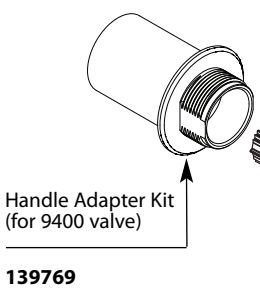

Buy it for looks. Buy it for life.®

Illustrated Parts

FINA™		
Two-Handle Wall Mount Faucet Trim		
MODEL	TYPE	FINISH
TS41706	Lever	Chrome
TS41706BN	Lever	Brushed Nickel

■ Order by Part Number

■ Trim can be used with 9400 & 9700 valves

Spout Kit

139765 Chrome
139765BN Brushed Nickel

Stem Extensions
(for 9700 valve)

197004

Lever Handle Kit

139760 Chrome
139760BN Brushed Nickel