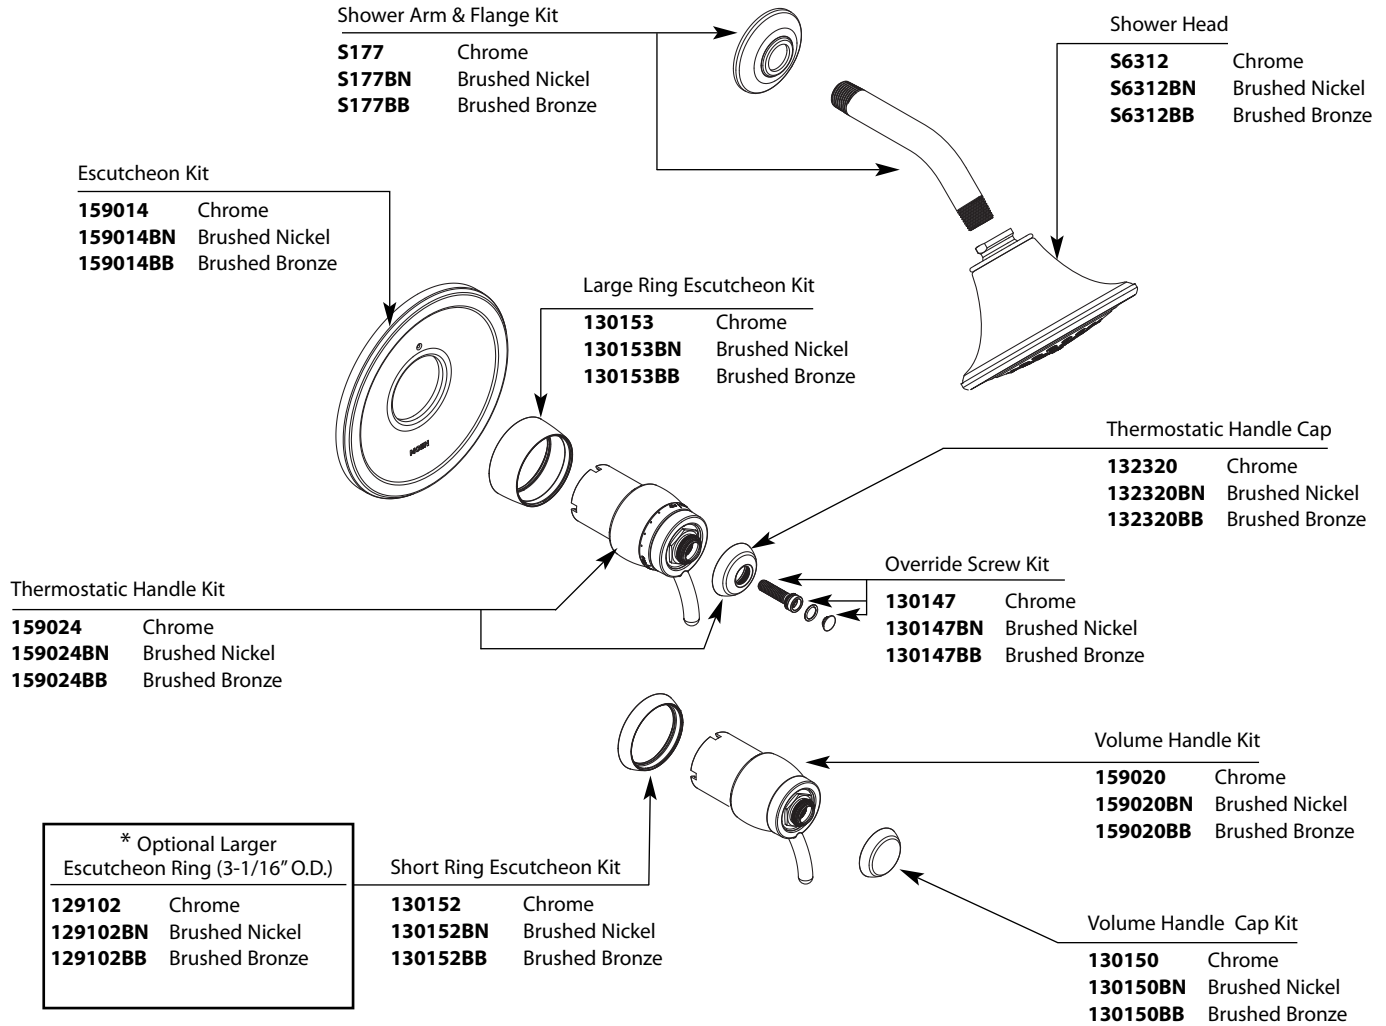

Buy it for looks. Buy it for life.®

Illustrated Parts

■ Order by Part Number

■ Trim can be used with S3371 thermostatic valve and S3600 volume control valve.

Icon™ ExactTemp® 3/4" Thermostatic Shower Trim		
Valve Trim Only	Shower Trim Only	Finish
TS3900	TS9115	Chrome
TS3900BN	TS9115BN	Brushed Nickel
TS3900BB	TS9115BB	Brushed Bronze

Available Separately