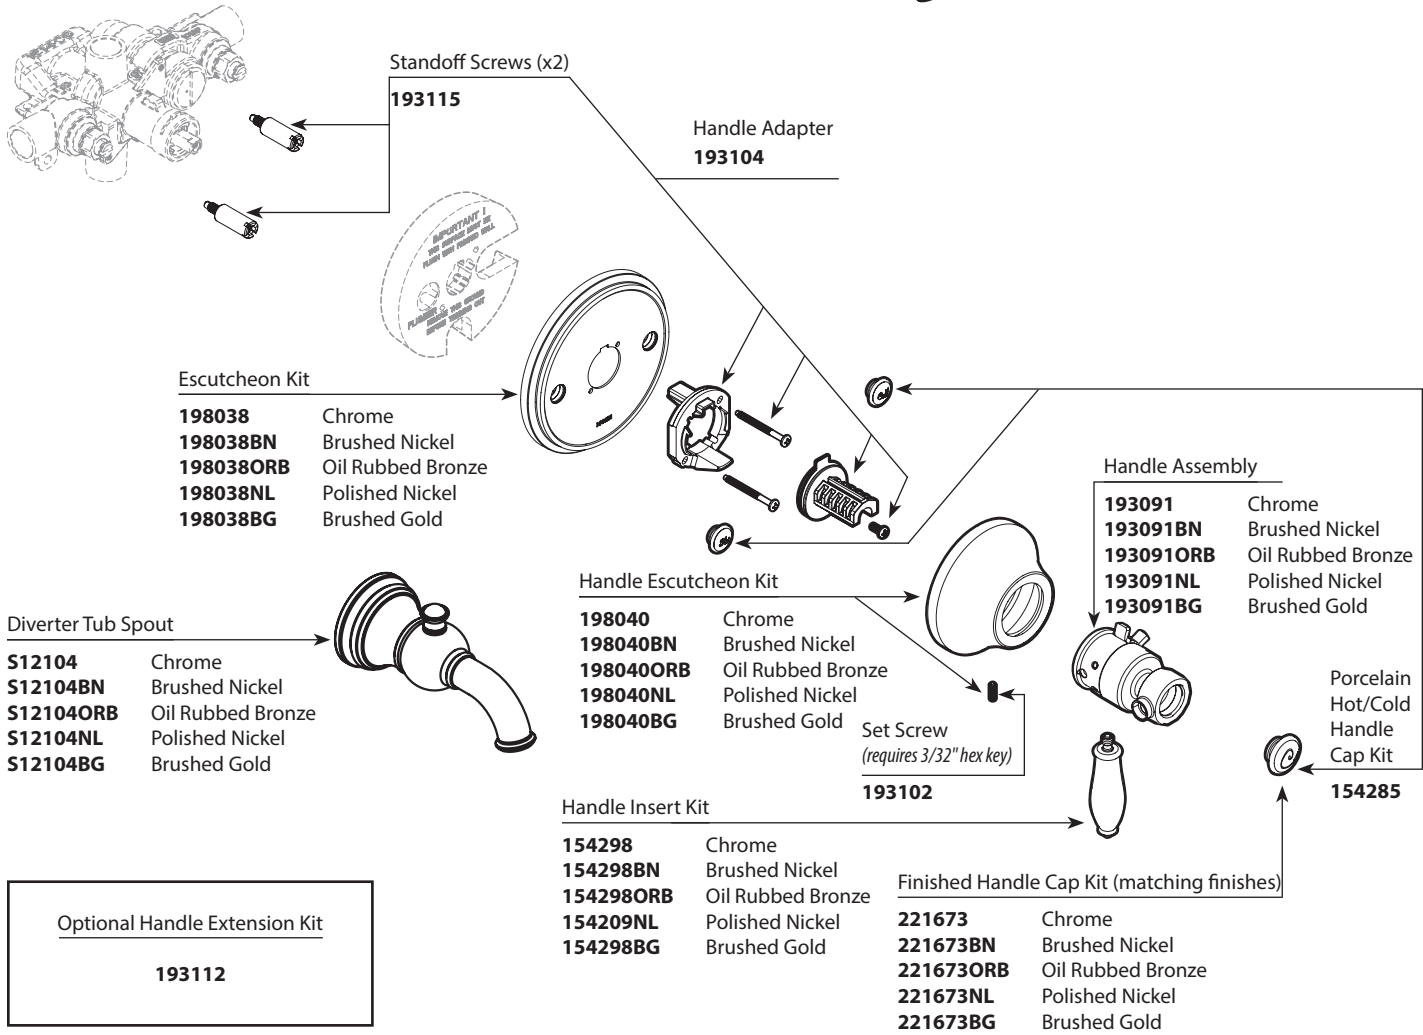

WEYMOUTH™ Single-Handle Moentrol® Trim			
Valve Trim Only	Shower Trim Only	Tub Shower Trim	Finish
TS33101	TS33102NH	TS33103NH	Chrome
TS33101BN	TS33102NHBN	TS33103NHBN	Brushed Nickel
TS33101ORB	TS33102NHORB	TS33103NHORB	Oil Rubbed Bronze
TS33101NL	TS33102NHNL	TS33103NHNL	Polished Nickel
TS33101BG	TS33102NHBG	TS33103NHBG	Brushed Gold

NH = No Shower Head

- Order by Part Number
- Trim can be used with 3500 series valve

Finished Handle Cap Kit (Matching Finishes)

221672	Chrome
221672BN	Brushed Nickel
221672ORB	Oil Rubbed Bronze
221672NL	Polished Nickel
221672BG	Brushed Gold

Shower Arm and Flange

S113	Chrome
S113BN	Brushed Nickel
S113ORB	Oil Rubbed Bronze
S113NL	Polished Nickel
S113BG	Brushed Gold

154298, 154209, 3500015196
193112