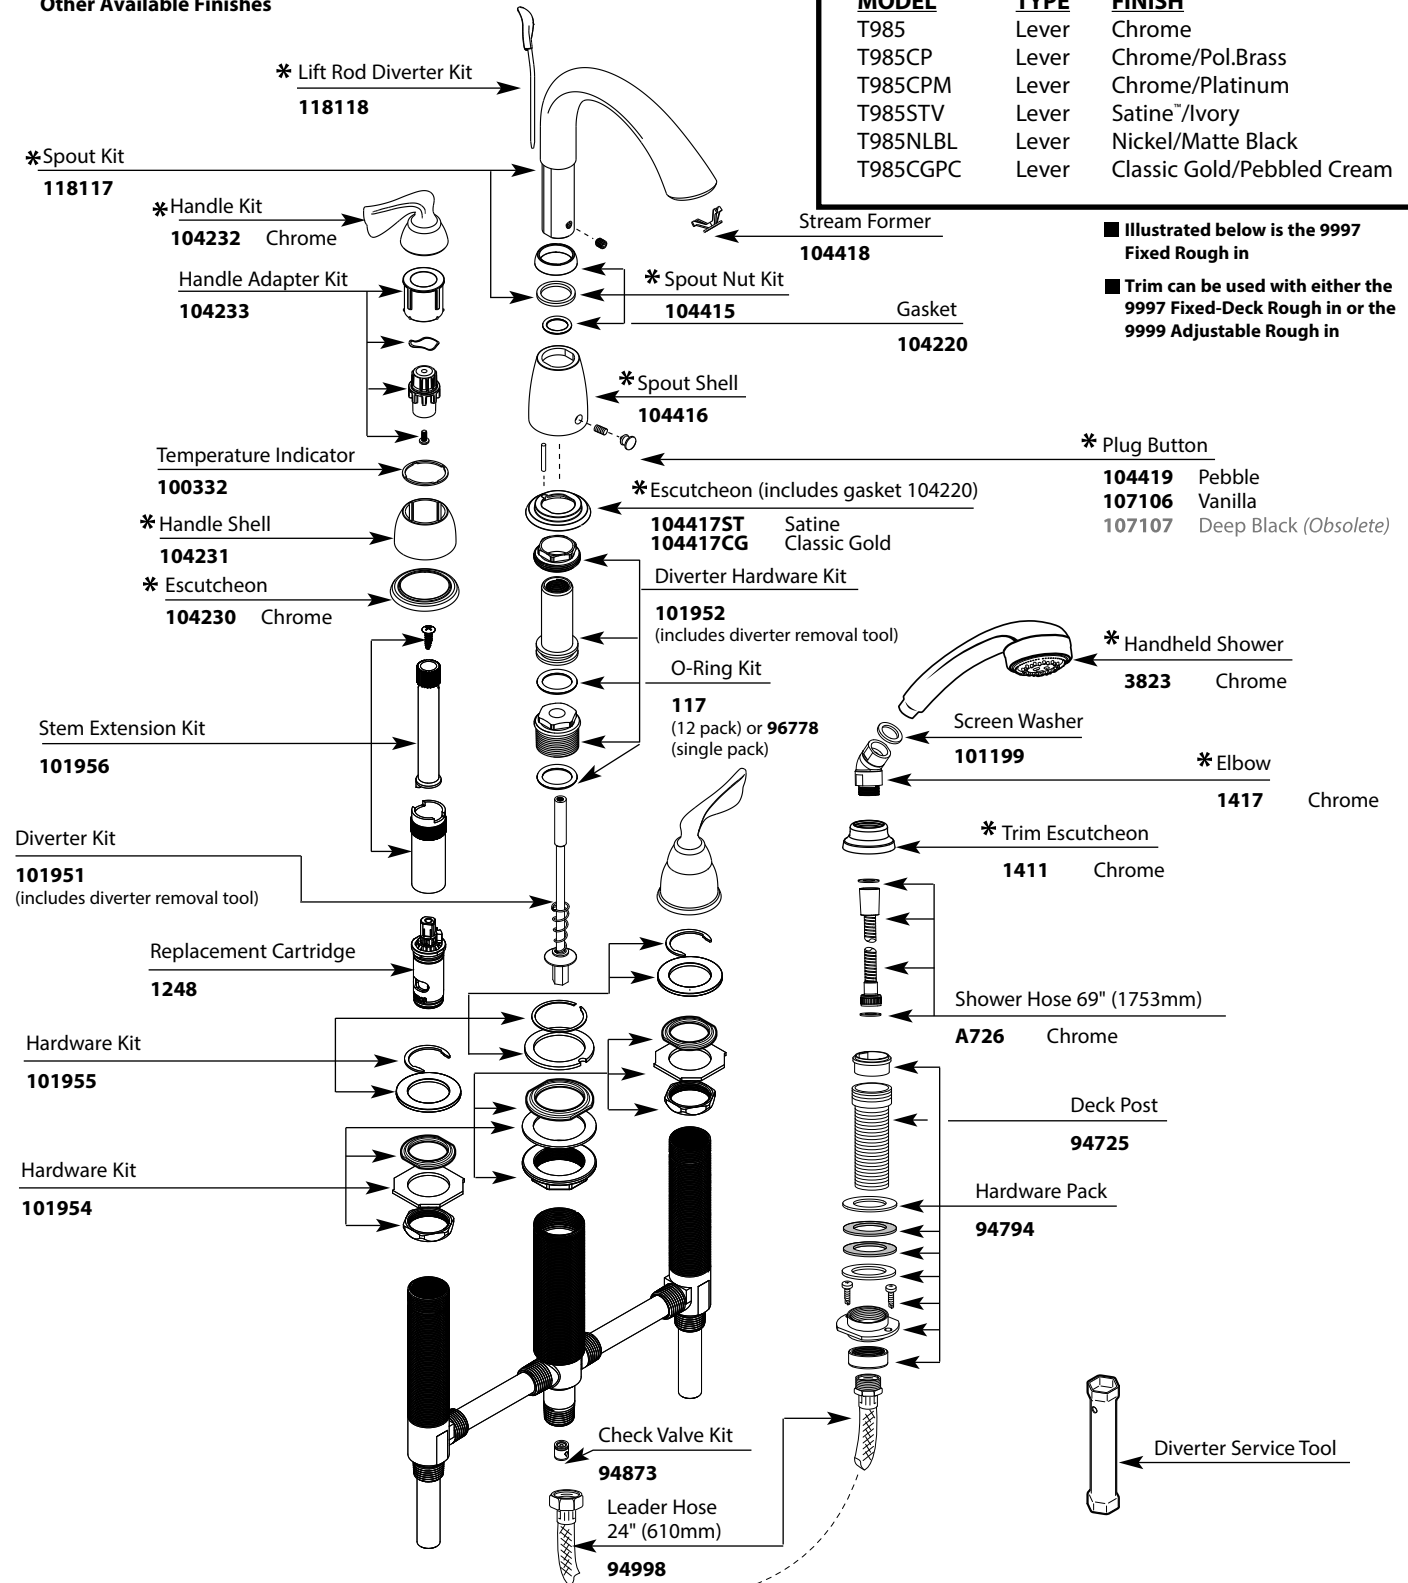

Buy it for looks. Buy it for life.®

Illustrated Parts

■ Order by Part Number

* See Chart on Next Page for Other Available Finishes

ASCERI™ COLLECTION DECK MOUNT Two-Handle Roman Tub w/Built-In Diverter Valve Faucet		
MODEL	TYPE	FINISH
T985	Lever	Chrome
T985CP	Lever	Chrome/Pol.Brass
T985CPM	Lever	Chrome/Platinum
T985STV	Lever	Satine™/Ivory
T985NLBL	Lever	Nickel/Matte Black
T985CGPC	Lever	Classic Gold/Pebbled Cream