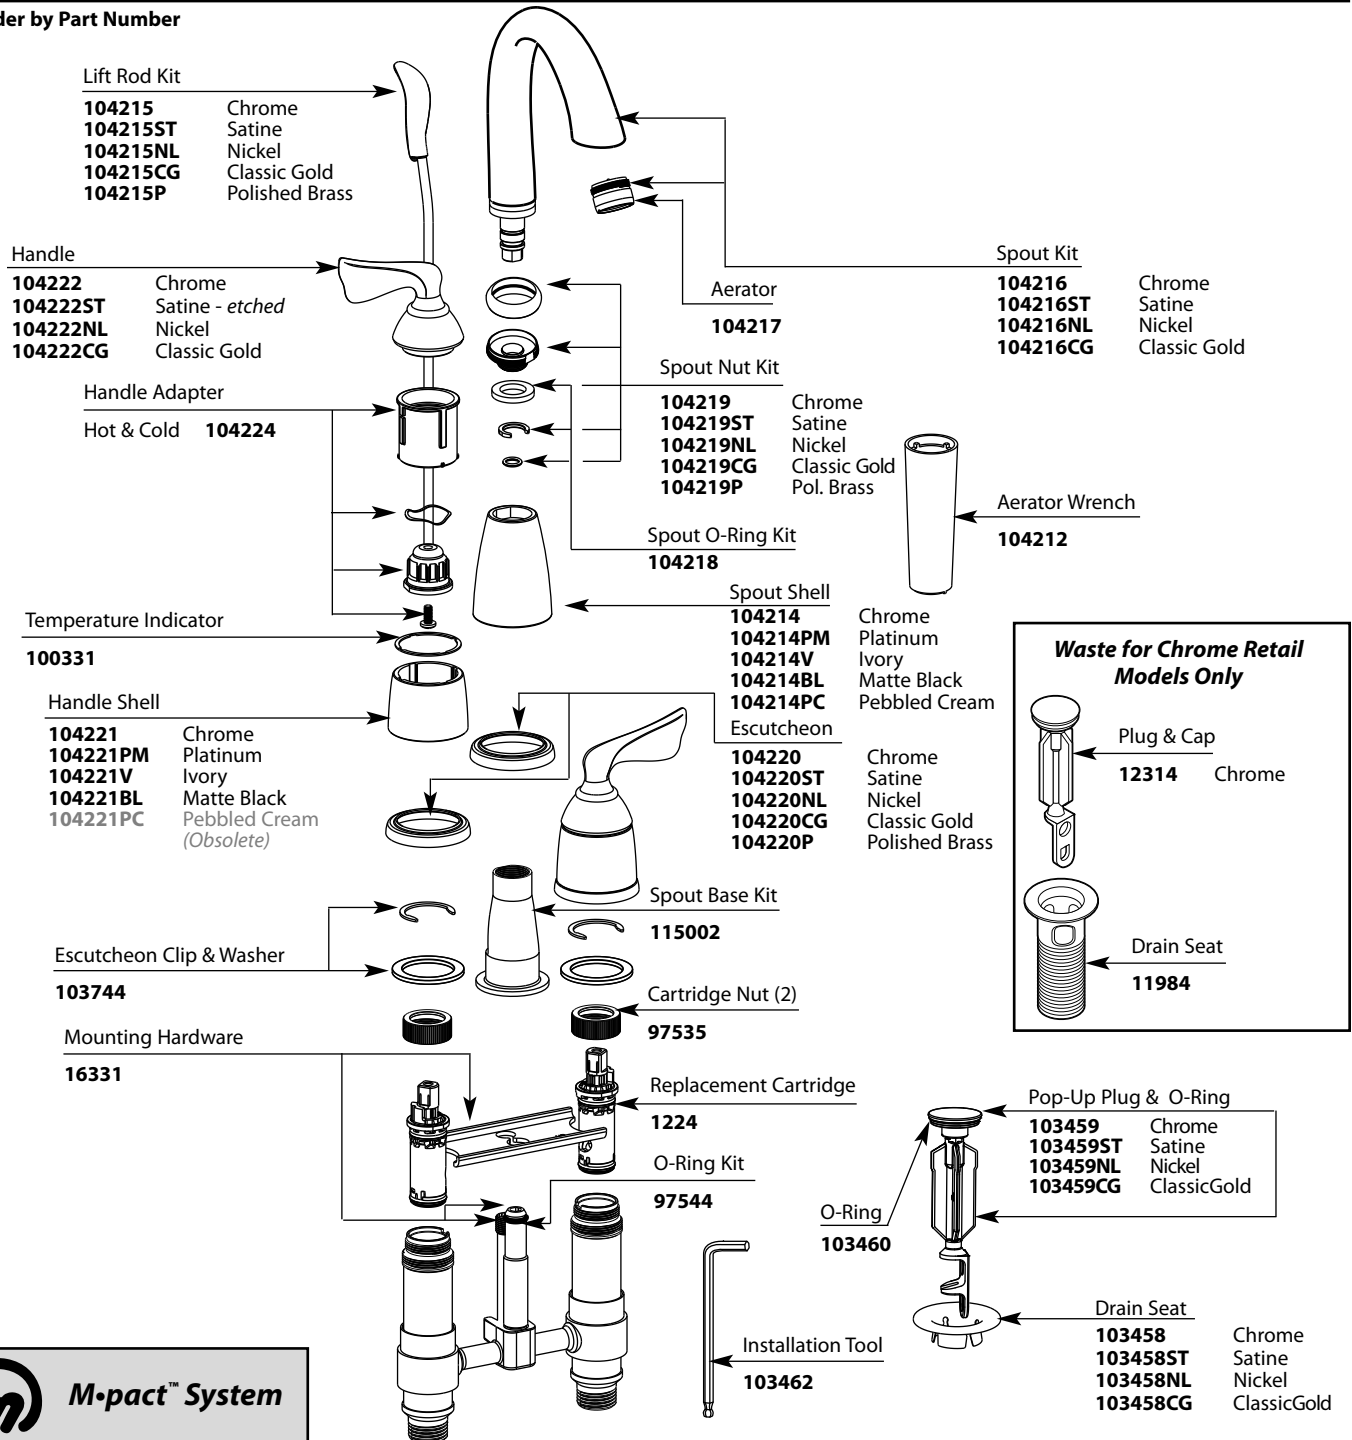

## ASCERI™ COLLECTION Two-Handle Lavatory Faucet Trim

MODEL	HANDLE	FINISH	MODEL	HANDLE	FINISH
T6506	Lever	Chrome	T6506CGPC	Lever	Classic Gold/ Pebbled Cream
T6506CP	Lever	Chrome/Pol. Brass	84804	Lever	Chrome
T6506CPM	Lever	Chrome/Platinum	84804CP	Lever	Chrome/Pol. Brass
T6506STV	Lever	Satine™/Ivory	84804CPM	Lever	Chrome/Platinum
T6506NLBL	Lever	Nickel/Matte Black			

### Order by Part Number

TO ORDER PARTS CALL: 1-800-BUY-MOEN

www.moen.com