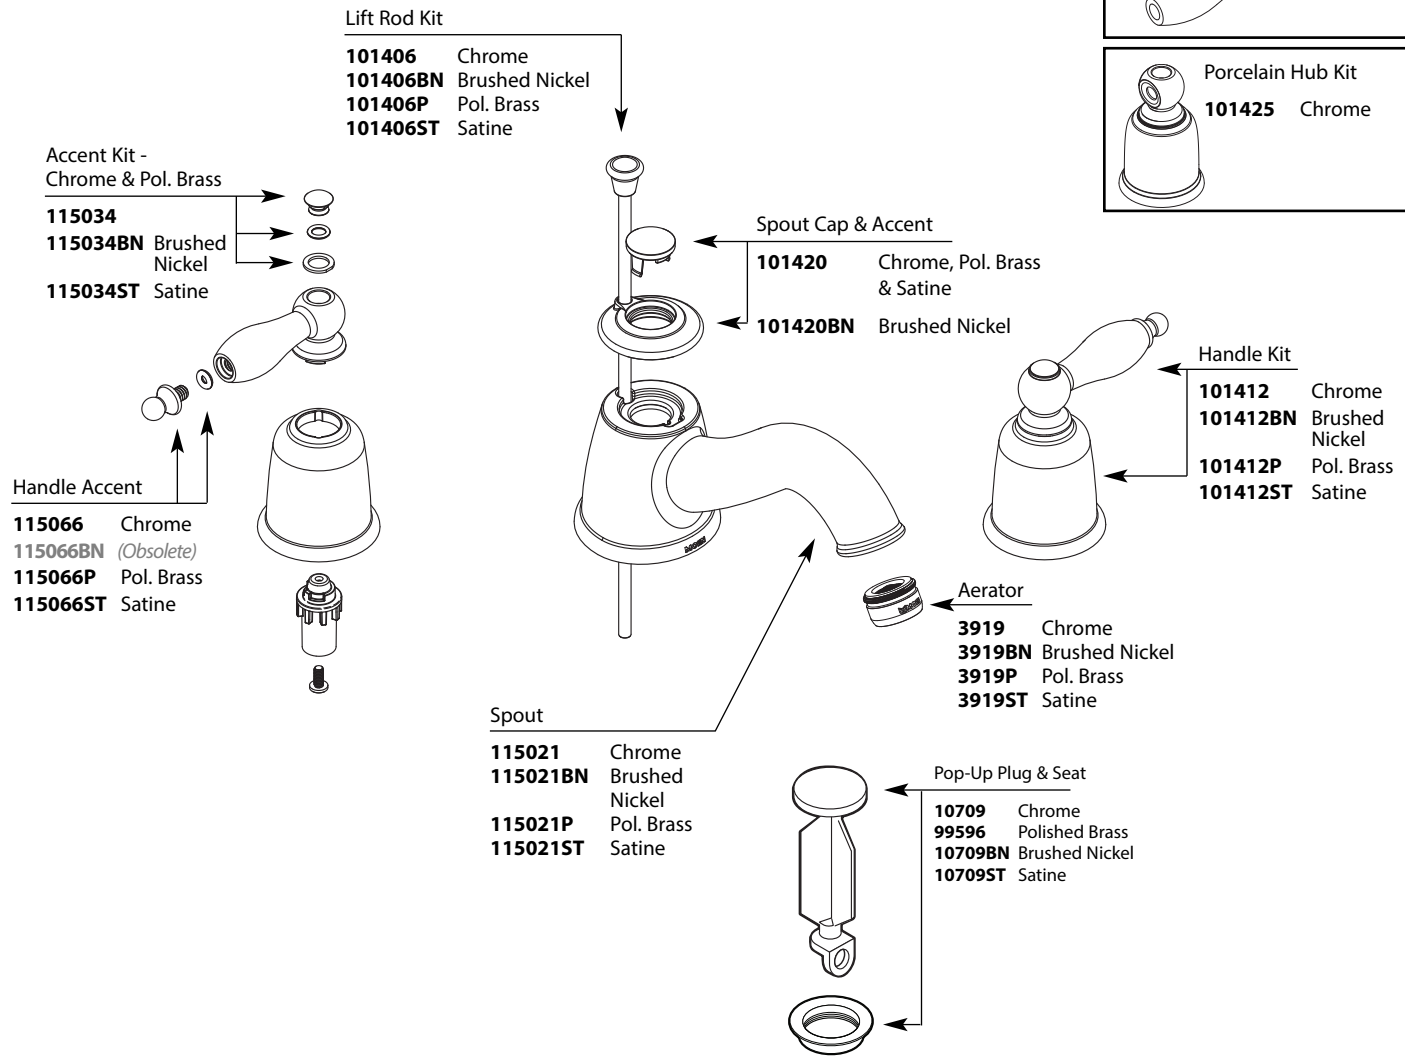

Buy it for looks. Buy it for life.®

■ Order by Part Number

Valve: 9000, 69000

# Illustrated Parts

CASTLEBY™		
Two-Handle Widespread Lavatory Faucet		
MODEL	HANDLE	FINISH
<b>DISCONTINUED SKU</b>		
T4965	Lever	Chrome
T4965BN	Lever	Brushed Nickel
T4965CP	Lever	Chrome/Pol. Brass
T4965CPC	Lever	Chrome/ Porcelain
T4965ST	Lever	Satine/Polished Brass
T4965STST	Lever	Satine
T4965P	Lever	Polished Brass