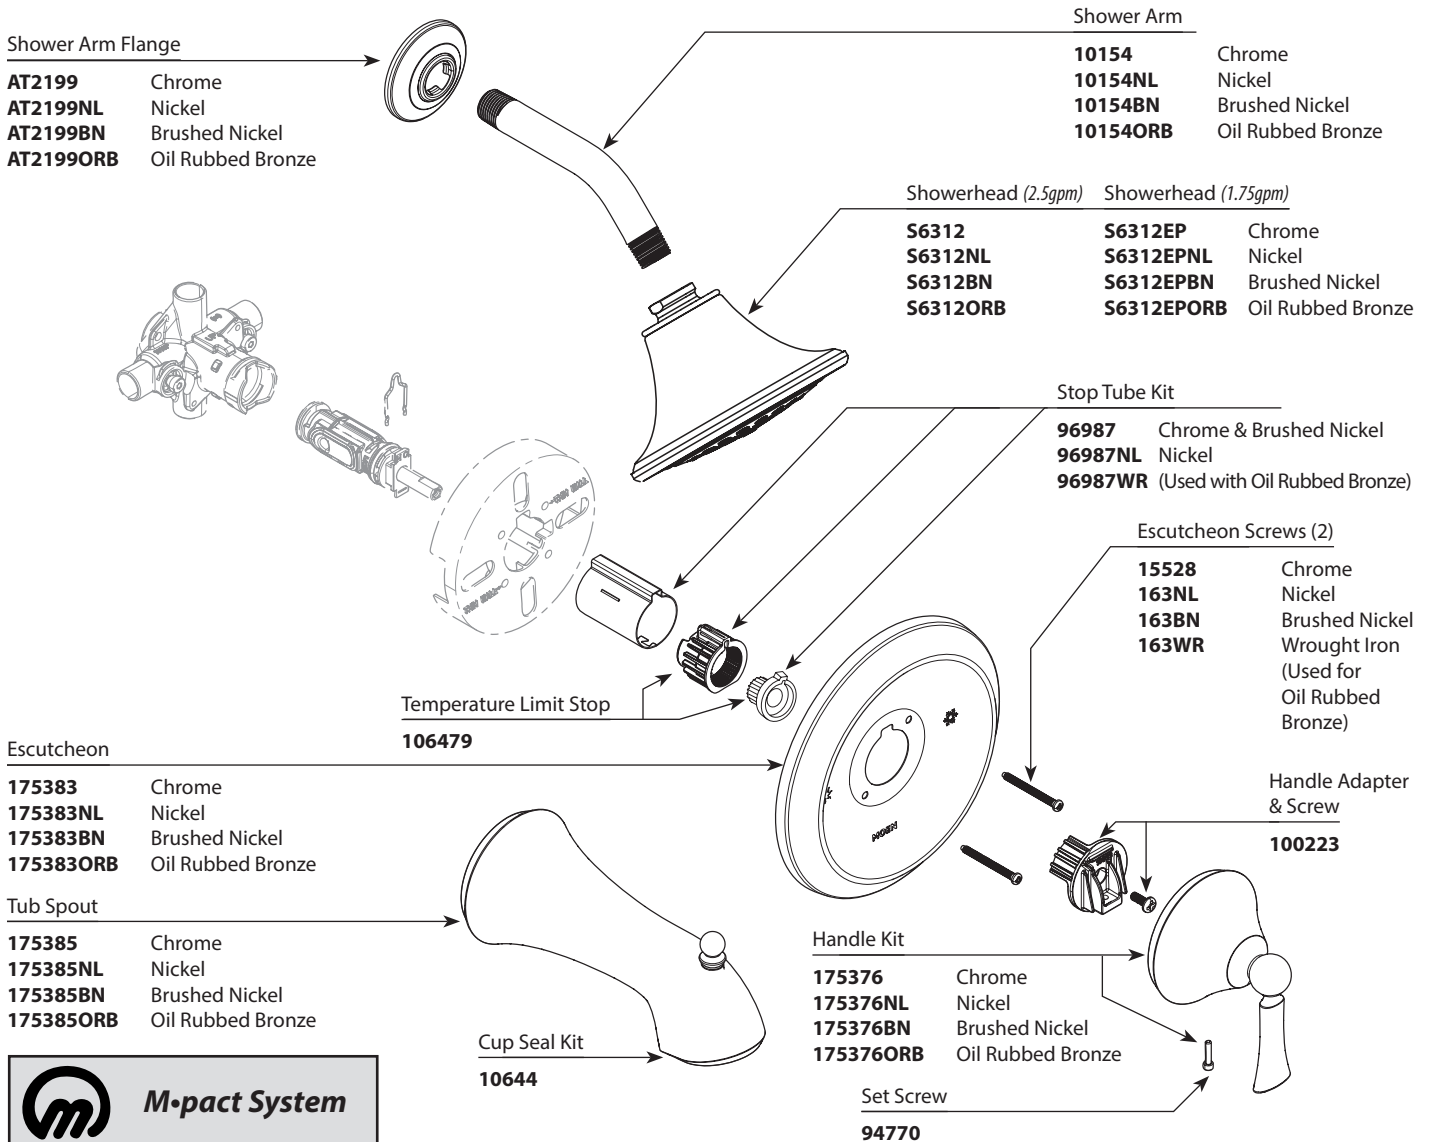

■ Order by Part Number

■ Trim can be used with 63200 series or 2500 series valve

WYNFORD™ POSI-TEMP® Single-Handle Tub/Shower Valve					
Valve Trim		Shower Only*		Tub/Shower*	
MODEL	FINISH	MODEL	FINISH	MODEL	FINISH
T4501	Chrome	T4502	Chrome	T4503	Chrome
T4501NL	Nickel	T4502NL	Nickel	T4503NL	Nickel
T4501BN	Brushed Nickel	T4502BN	Brushed Nickel	T4503BN	Brushed Nickel
T4501ORB	Oil Rubbed Bronze	T4502ORB	Oil Rubbed Bronze	T4503ORB	Oil Rubbed Bronze
		T4502EP	Chrome	T4503EP	Chrome
		T4502EPNL	Nickel	T4503EPNL	Nickel
		T4502EPBN	Brushed Nickel	T4503EPBN	Brushed Nickel
		T4502EPORB	Oil Rubbed Bronze	T4503EPORB	Oil Rubbed Bronze
		T4502NH	Chrome	T4503NH	Chrome
		T4502NHNL	Nickel	T4503NHNL	Nickel
		T4502NHBN	Brushed Nickel	T4503NHBN	Brushed Nickel
		T4502NHORB	Oil Rubbed Bronze	T4503NHORB	Oil Rubbed Bronze

**All models include 2.5 gpm showerhead, except those with EP suffix (1.75 gpm showerhead) or those with NH suffix (no showerhead)*

MOEN® POSI-TEMP® WYNFORD™