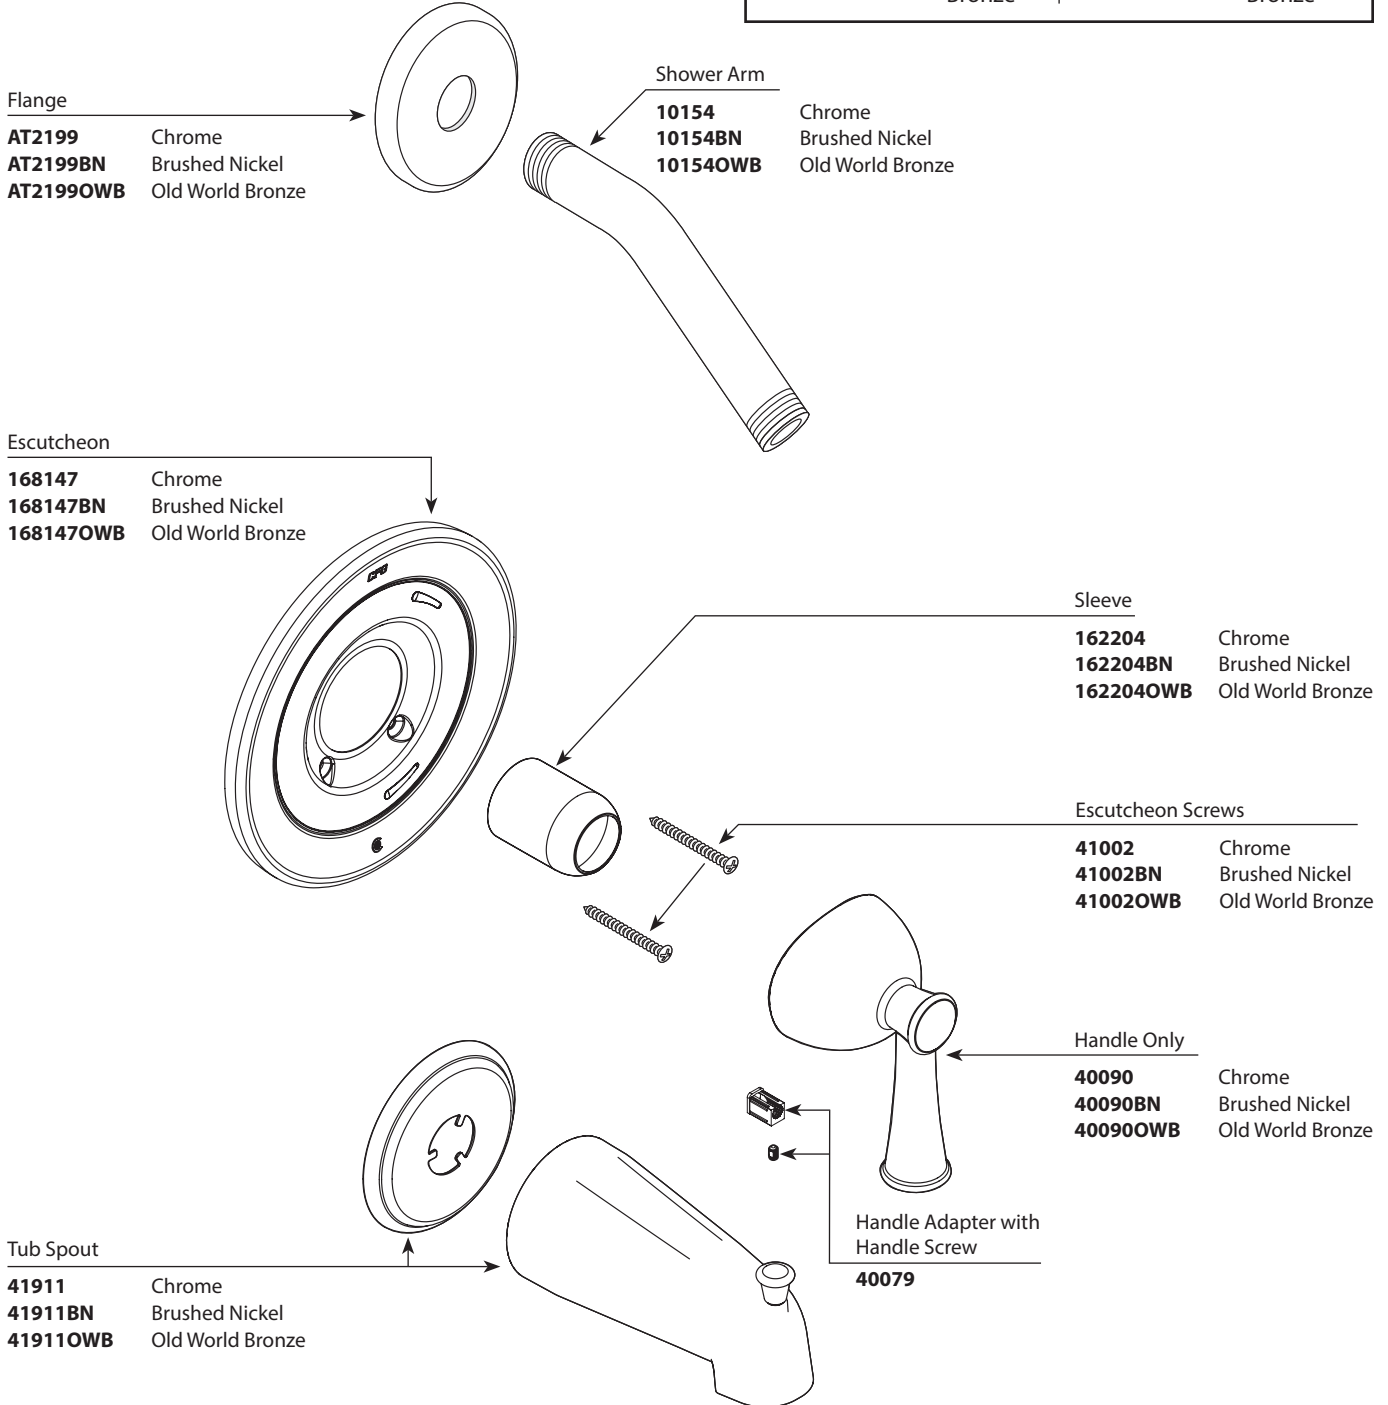

CFG

Order by Part Number

*There is more than one version of this model.
Page down to identify the version you have.*

CAPSTONE® Single-Handle Tub/Shower Cycling Trim without Showerhead			
Shower Trim Only		Tub/Shower Trim	
Model	Finish	Model	Finish
T41315NH	Chrome	T41311NH	Chrome
T41315NHBN	Brushed Nickel	T41311NHBN	Brushed Nickel
T41315NHOWB	Old World Bronze	T41311NHOWB	Old World Bronze