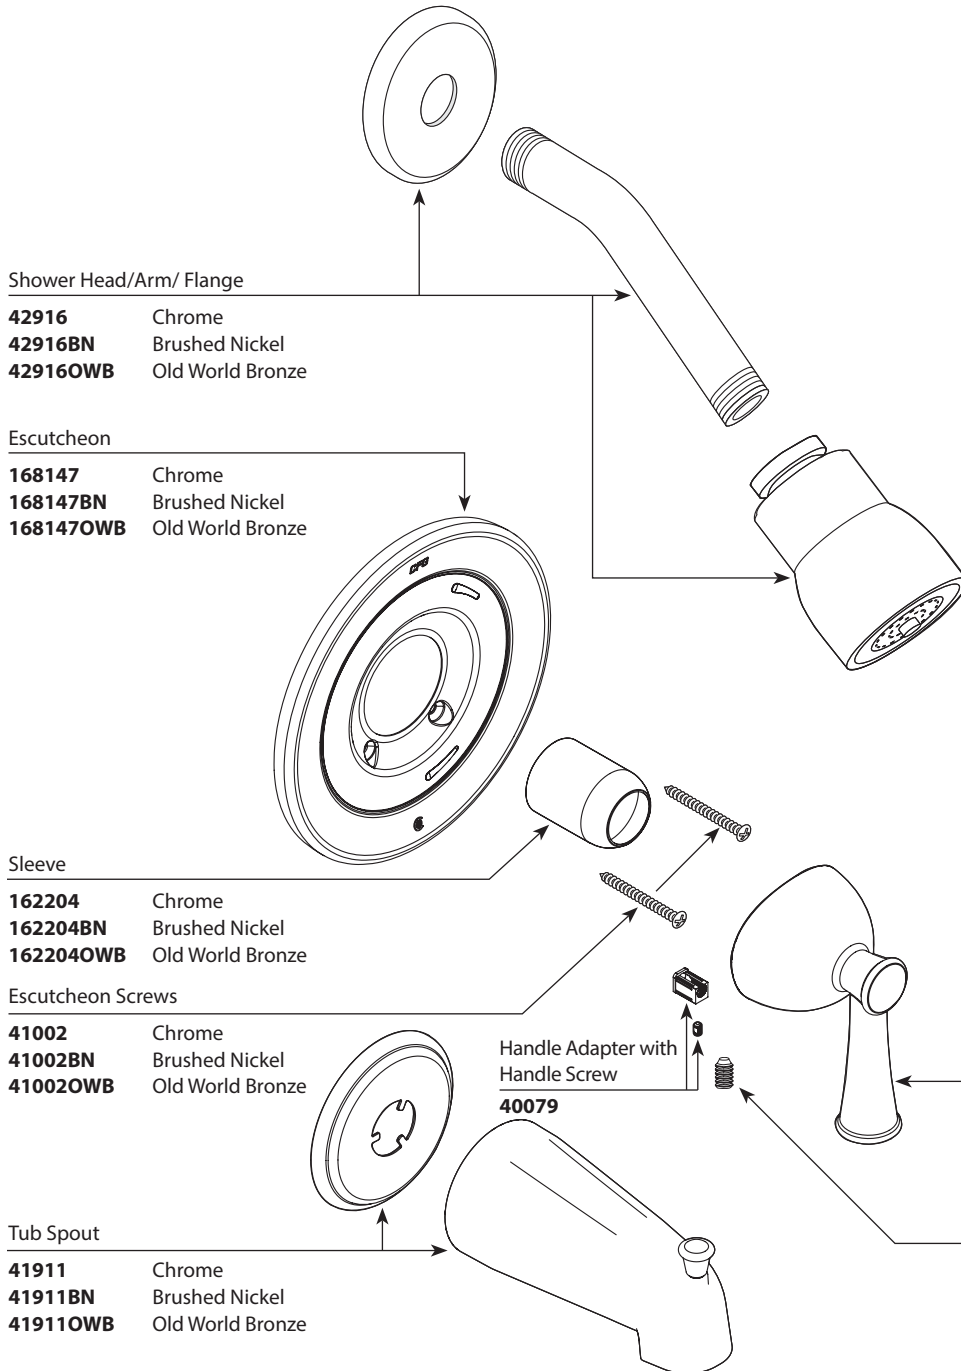

CFG

Order by Part Number

There is more than one version of this model.
Page down to identify the version you have.

CAPSTONE® Single-Handle Tub/Shower Cycling Trim

Shower Trim Only		Tub/Shower Trim	
Model	Finish	Model	Finish
T41315C	Chrome	T41311C	Chrome
T41315CBN	Brushed Nickel	T41311CBN	Brushed Nickel
T41315COWB	Old World Bronze	T41311COWB	Old World Bronze

Extension Kit

40073	Chrome
40073BN	Brushed Nickel
40073OWB	Old World Bronze

Handle Only

40090	Chrome
40090BN	Brushed Nickel
40090OWB	Old World Bronze

Set Screw (Requires 3/32" hex key)

40057

Shower Head/Arm/ Flange

Escutcheon Screws

41002	Chrome
41002BN	Brushed Nickel
41002OWB	Old World Bronze

Handle Adapter with
Handle Screw
40079

Tub Spout

41911	Chrome
41911BN	Brushed Nickel
41911OWB	Old World Bronze

■ Order by Part Number

Handle Only

- 40090 Chrome
- 40090BN Brushed Nickel
- 40090OWB Old World Bronze

Set Screw *(Requires 3/32" hex key)*

40057