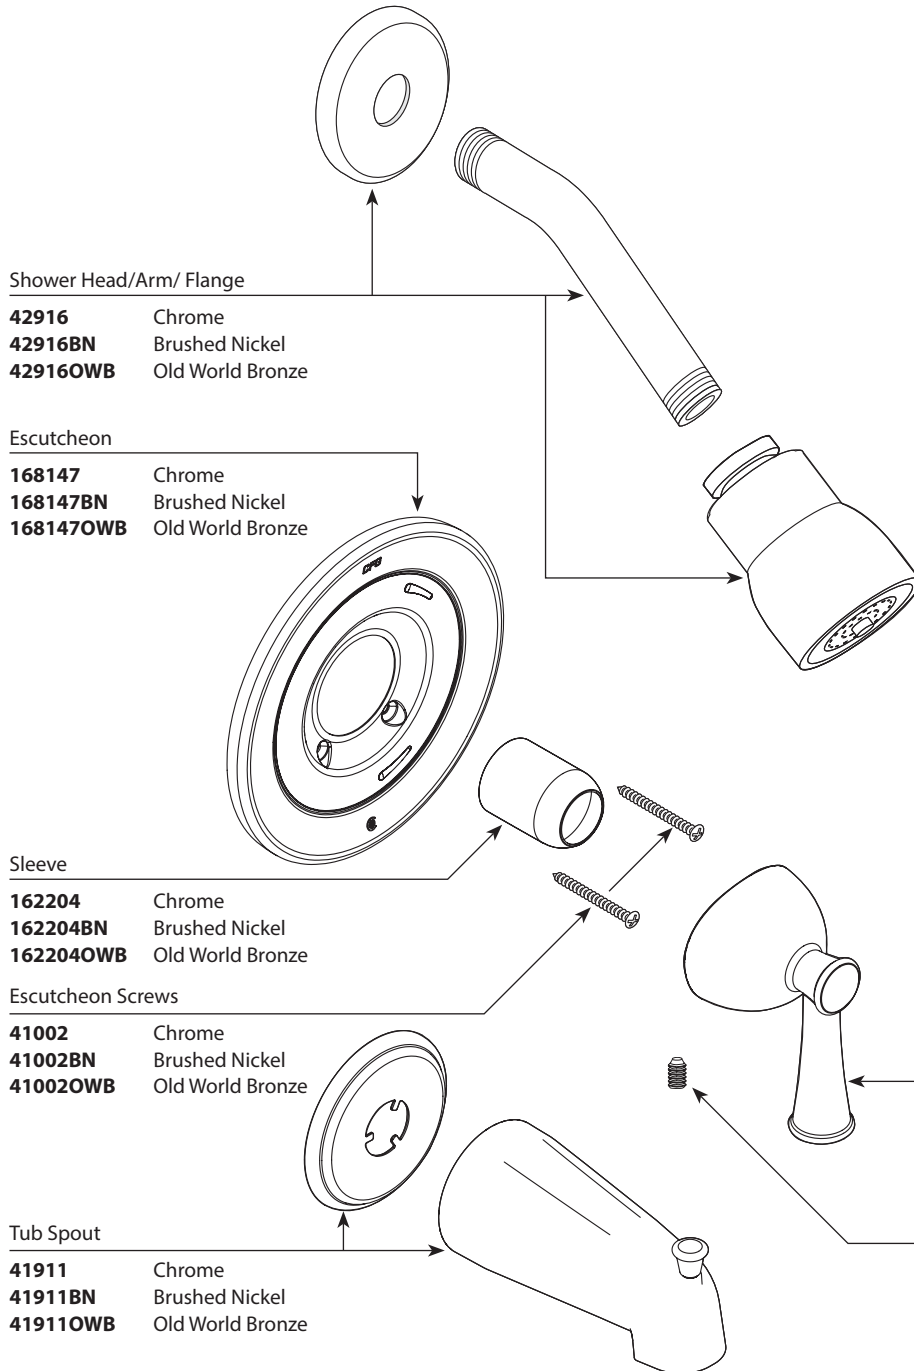

Escutcheon Screws

41002	Chrome
41002BN	Brushed Nickel
41002OWB	Old World Bronze

Handle Adapter with
Handle Screw
40079

Tub Spout

41911	Chrome
41911BN	Brushed Nickel
41911OWB	Old World Bronze

■ Order by Part Number

CAPSTONE®
Single-Handle Tub/Shower Cycling Trim

Shower Trim Only		Tub/Shower Trim	
Model	Finish	Model	Finish
T41315C	Chrome	T41311C	Chrome
T41315CBN	Brushed Nickel	T41311CBN	Brushed Nickel
T41315COWB	Old World Bronze	T41311COWB	Old World Bronze

Extension Kit

40073	Chrome
40073BN	Brushed Nickel
40073OWB	Old World Bronze

Shower Head/Arm/ Flange

- 42916 Chrome
- 42916BN Brushed Nickel
- 42916OWB Old World Bronze

Escutcheon

- 168147 Chrome
- 168147BN Brushed Nickel
- 168147OWB Old World Bronze

Handle Only

- 40090 Chrome
- 40090BN Brushed Nickel
- 40090OWB Old World Bronze

Set Screw *(Requires 3/32" hex key)*

40057