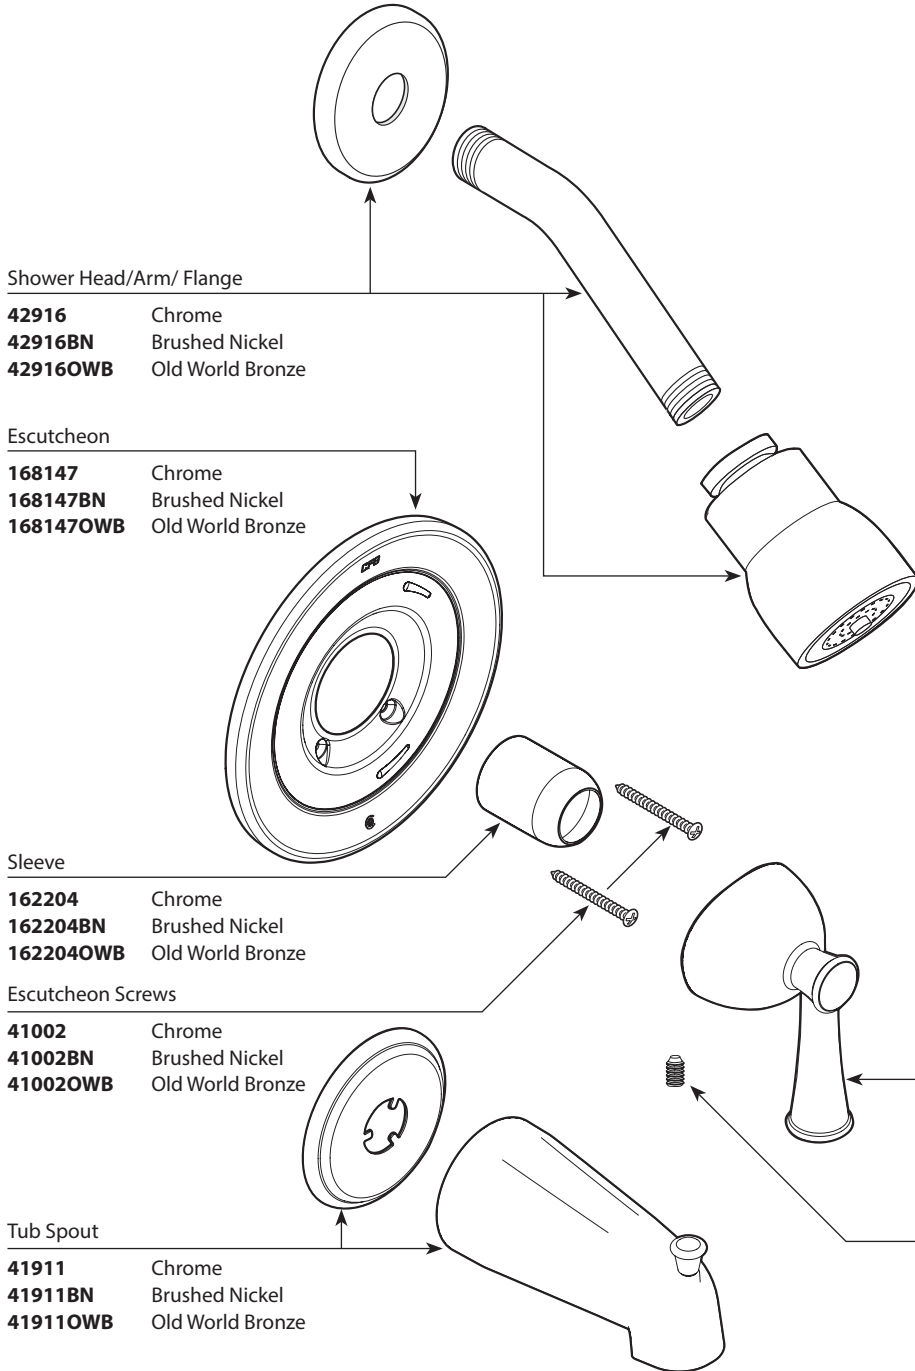

A Moen Incorporated Brand

CAPSTONE® Single-Handle Tub/Shower Cycling Trim			
Shower Trim Only		Tub/Shower Trim	
Model	Finish	Model	Finish
T41315C	Chrome	T41311C	Chrome
T41315CBN	Brushed Nickel	T41311CBN	Brushed Nickel
T41315COWB	Old World Bronze	T41311COWB	Old World Bronze

- Shower Head/Arm/ Flange**
- 42916** Chrome
 - 42916BN** Brushed Nickel
 - 42916OWB** Old World Bronze

- Escutcheon**
- 168147** Chrome
 - 168147BN** Brushed Nickel
 - 168147OWB** Old World Bronze

- Sleeve**
- 162204** Chrome
 - 162204BN** Brushed Nickel
 - 162204OWB** Old World Bronze

- Escutcheon Screws**
- 41002** Chrome
 - 41002BN** Brushed Nickel
 - 41002OWB** Old World Bronze

- Tub Spout**
- 41911** Chrome
 - 41911BN** Brushed Nickel
 - 41911OWB** Old World Bronze

- Handle Only**
- 40090** Chrome
 - 40090BN** Brushed Nickel
 - 40090OWB** Old World Bronze

- Set Screw**
- 40057**