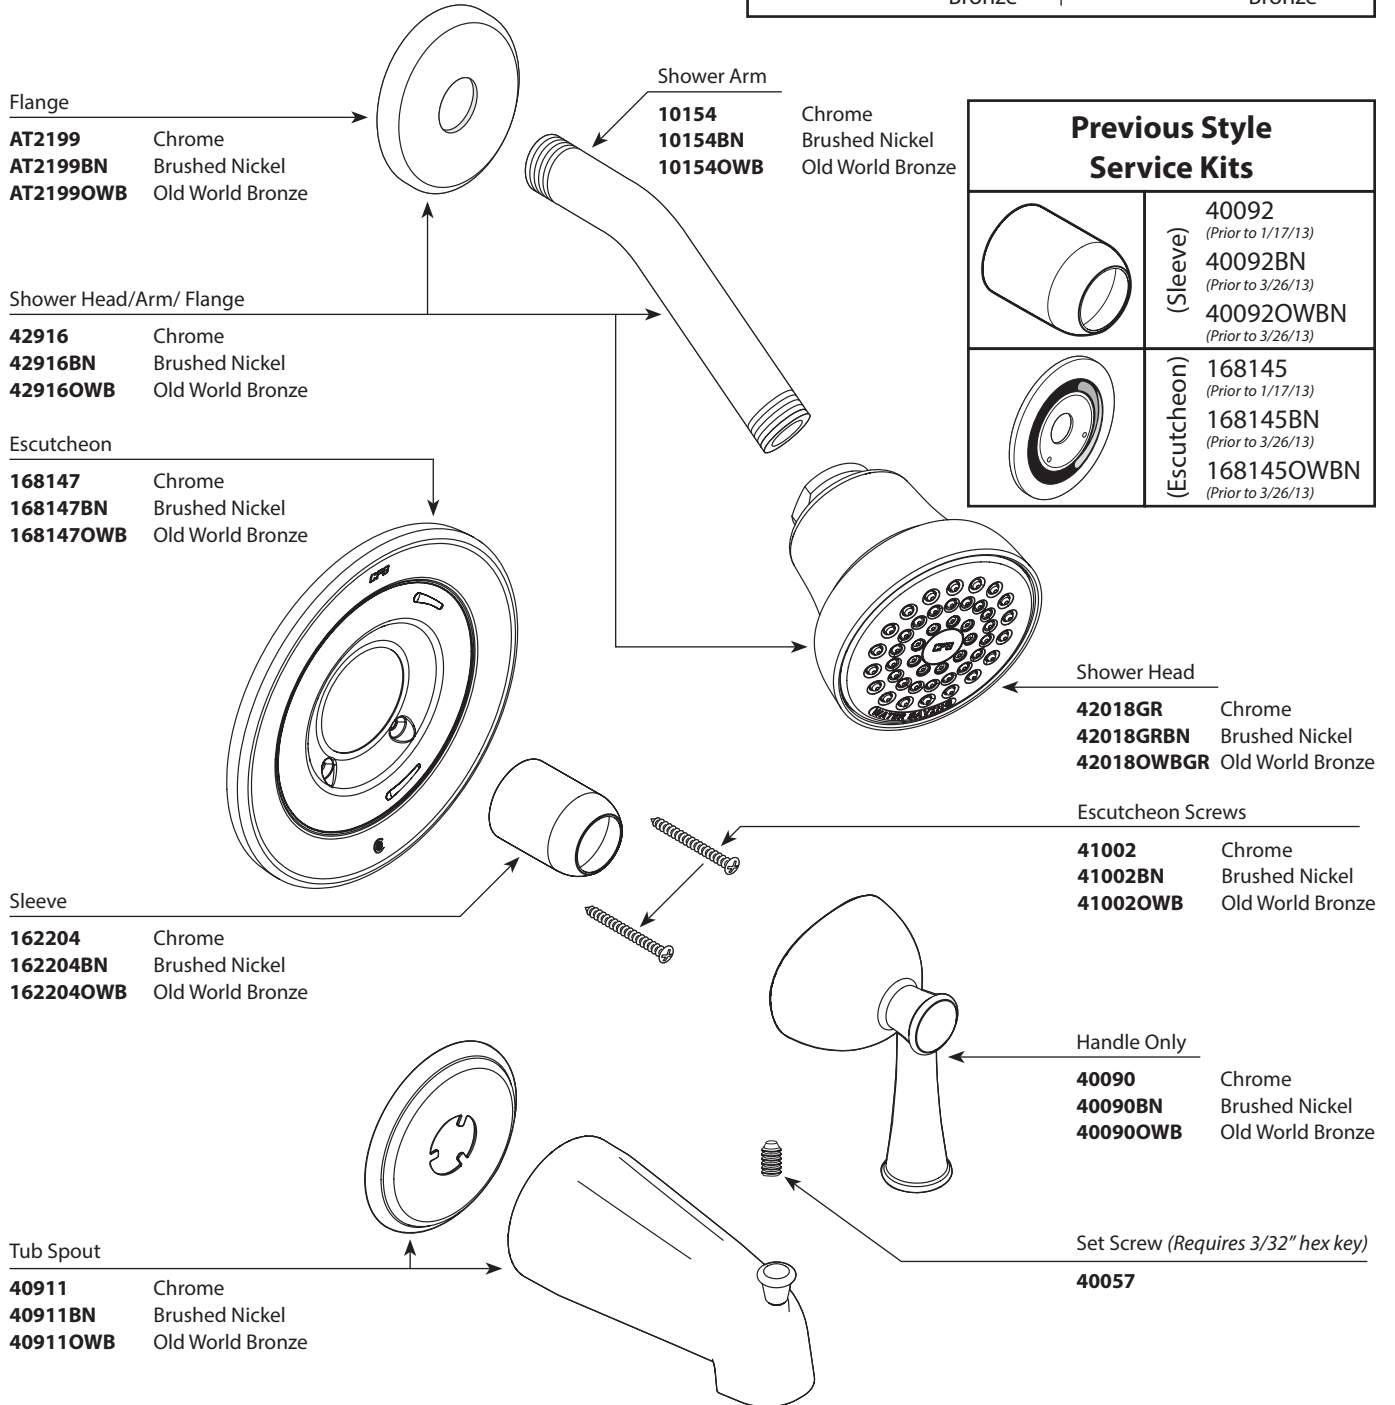

CFG

■ Order by Part Number

*There is more than one version of this model.
Page down to identify the version you have.*

| CAPSTONE® Single-Handle Tub/Shower Cycling Trim w/Water Saving Showerhead | | | |
|---|------------------|-----------------|------------------|
| Shower Trim Only | | Tub/Shower Trim | |
| Model | Finish | Model | Finish |
| T41315CGR | Chrome | T41311CGR | Chrome |
| T41315CBNGR | Brushed Nickel | T41311CBNGR | Brushed Nickel |
| T41315COWBGR | Old World Bronze | T41311COWBGR | Old World Bronze |

CFG

■ Order by Part Number

| CAPSTONE® Single-Handle Tub/Shower Cycling Trim w/Water Saving Showerhead | | | |
|---|------------------|-----------------|------------------|
| Shower Trim Only | | Tub/Shower Trim | |
| Model | Finish | Model | Finish |
| T41315CGR | Chrome | T41311CGR | Chrome |
| T41315CBNGR | Brushed Nickel | T41311CBNGR | Brushed Nickel |
| T41315COWBGR | Old World Bronze | T41311COWBGR | Old World Bronze |

ES-DIAG-EXP-TRIM-300003180