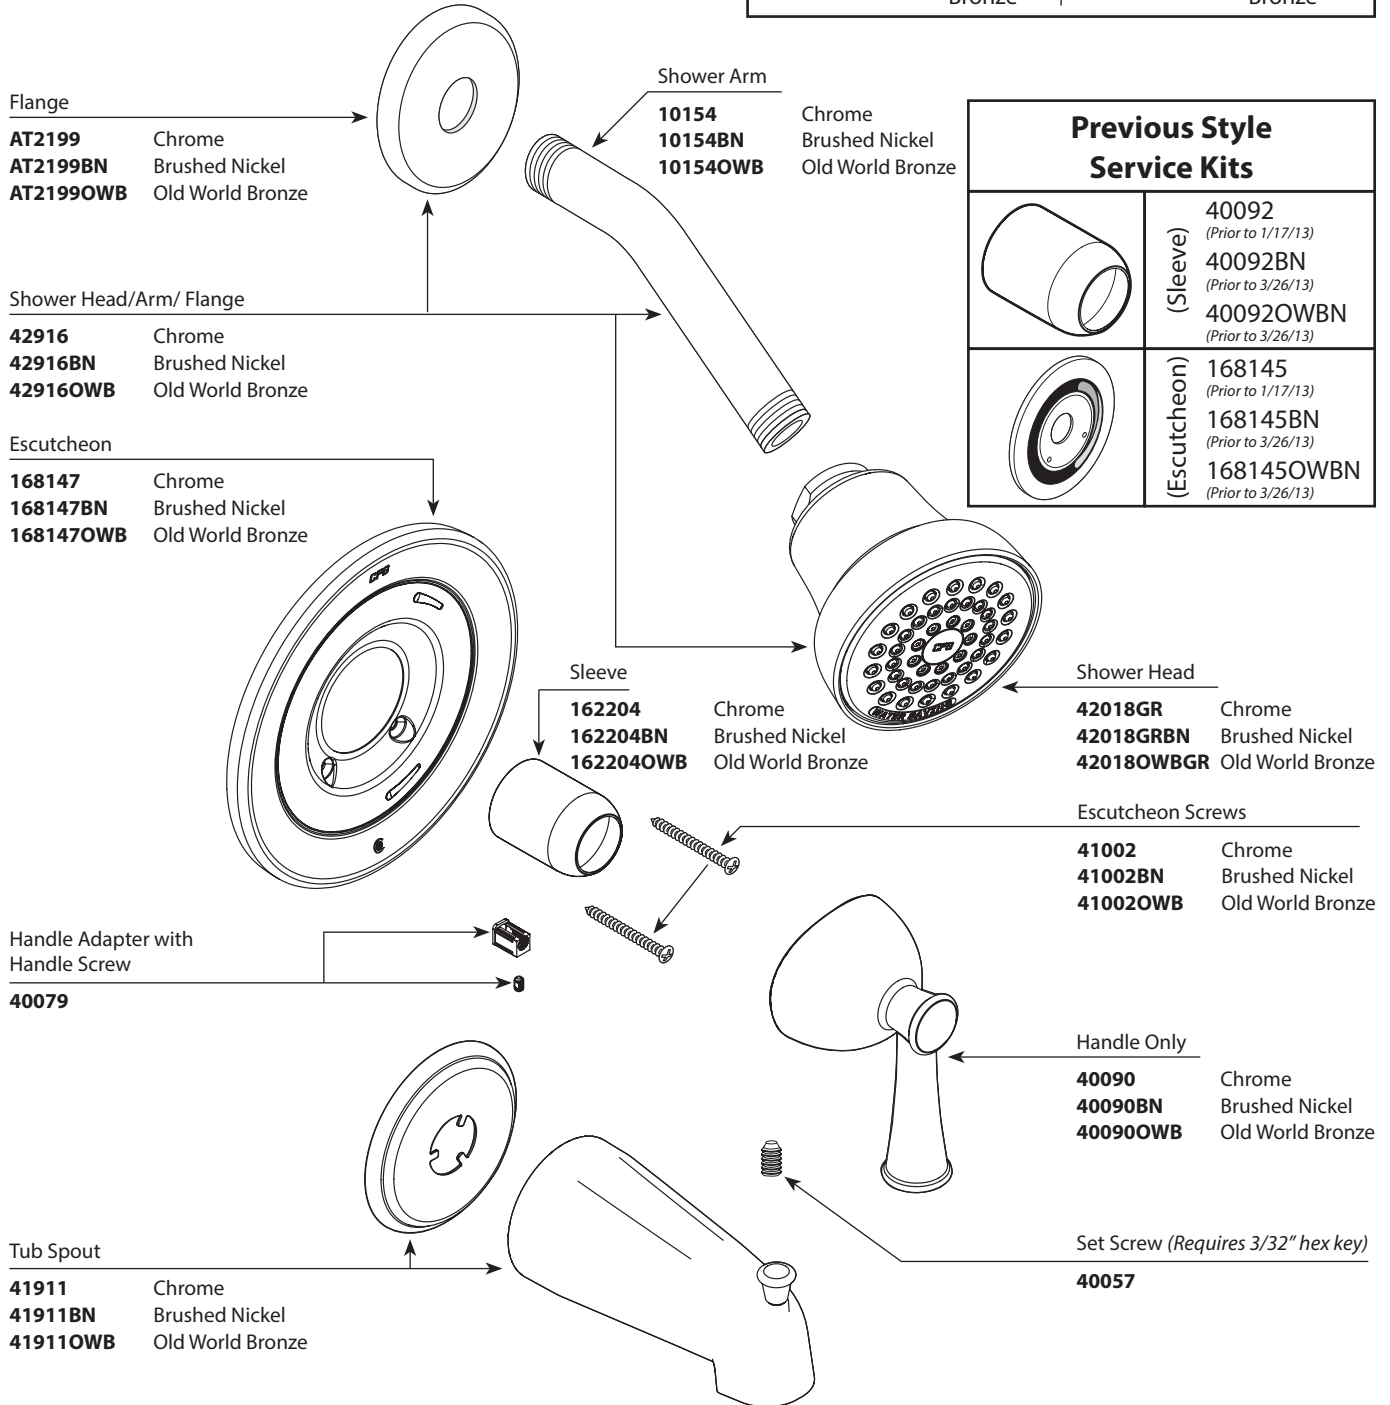

CFG

■ Order by Part Number

*There is more than one version of this model.
Page down to identify the version you have.*

CAPSTONE® Single-Handle Tub/Shower Cycling Trim w/Water Saving Showerhead			
Shower Trim Only		Tub/Shower Trim	
Model	Finish	Model	Finish
T41315CGR	Chrome	T41311CGR	Chrome
T41315CBNGR	Brushed Nickel	T41311CBNGR	Brushed Nickel
T41315COWBGR	Old World Bronze	T41311COWBGR	Old World Bronze