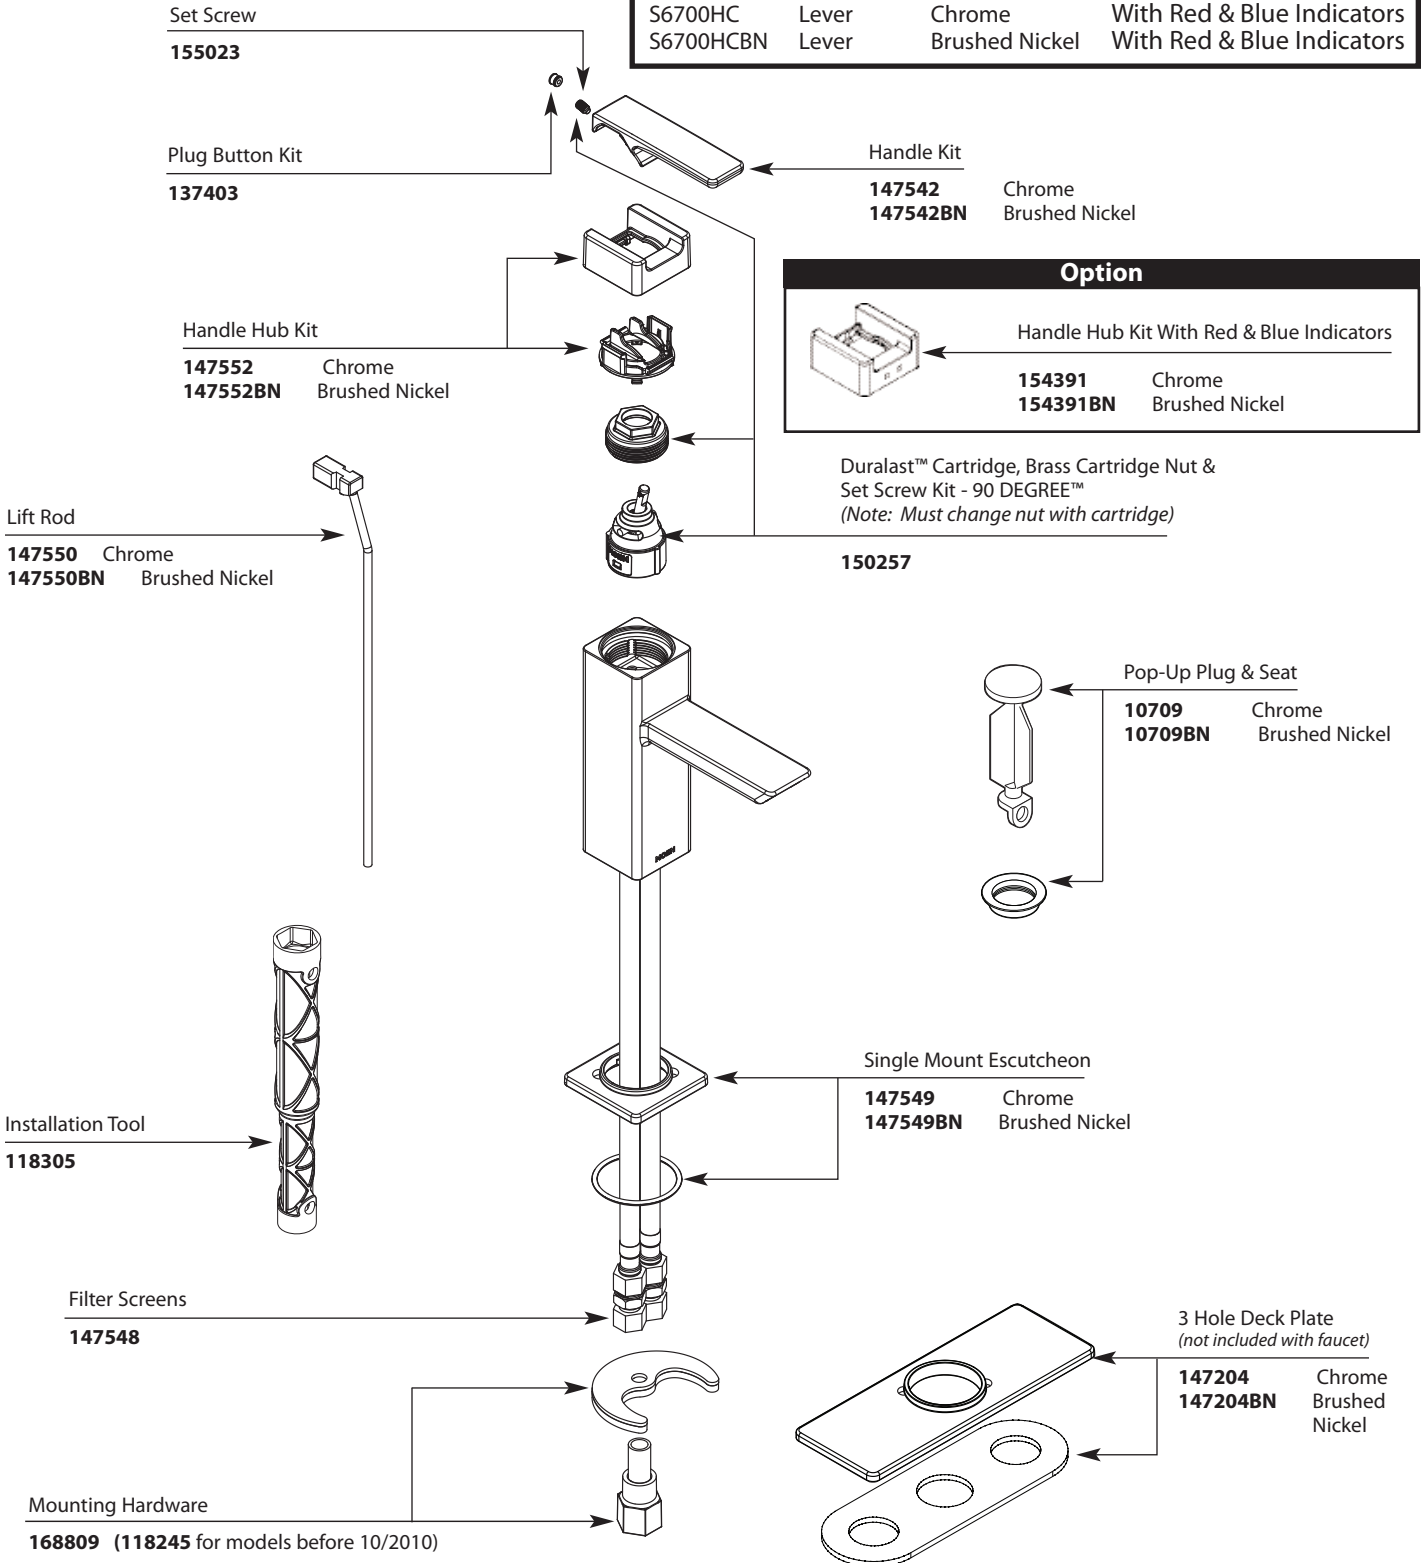

Buy it for looks. Buy it for life.®

■ Order by Part Number

*There is more than 1 version of this model.
Page down to identify the version you have.*

Illustrated Parts

90 DEGREE™ One-Handle Lavatory Faucet			
MODEL	HANDLE	FINISH	
S6700	Lever	Chrome	
S6700BN	Lever	Brushed Nickel	
S6700HC	Lever	Chrome	With Red & Blue Indicators
S6700HCBN	Lever	Brushed Nickel	With Red & Blue Indicators

Buy it for looks. Buy it for life.®

■ Order by Part Number

Illustrated Parts

90 DEGREE™ One-Handle Lavatory Faucet			
MODEL	HANDLE	FINISH	
S6700	Lever	Chrome	
S6700BN	Lever	Brushed Nickel	
S6700HC	Lever	Chrome	With Red & Blue Indicators
S6700HCBN	Lever	Brushed Nickel	With Red & Blue Indicators