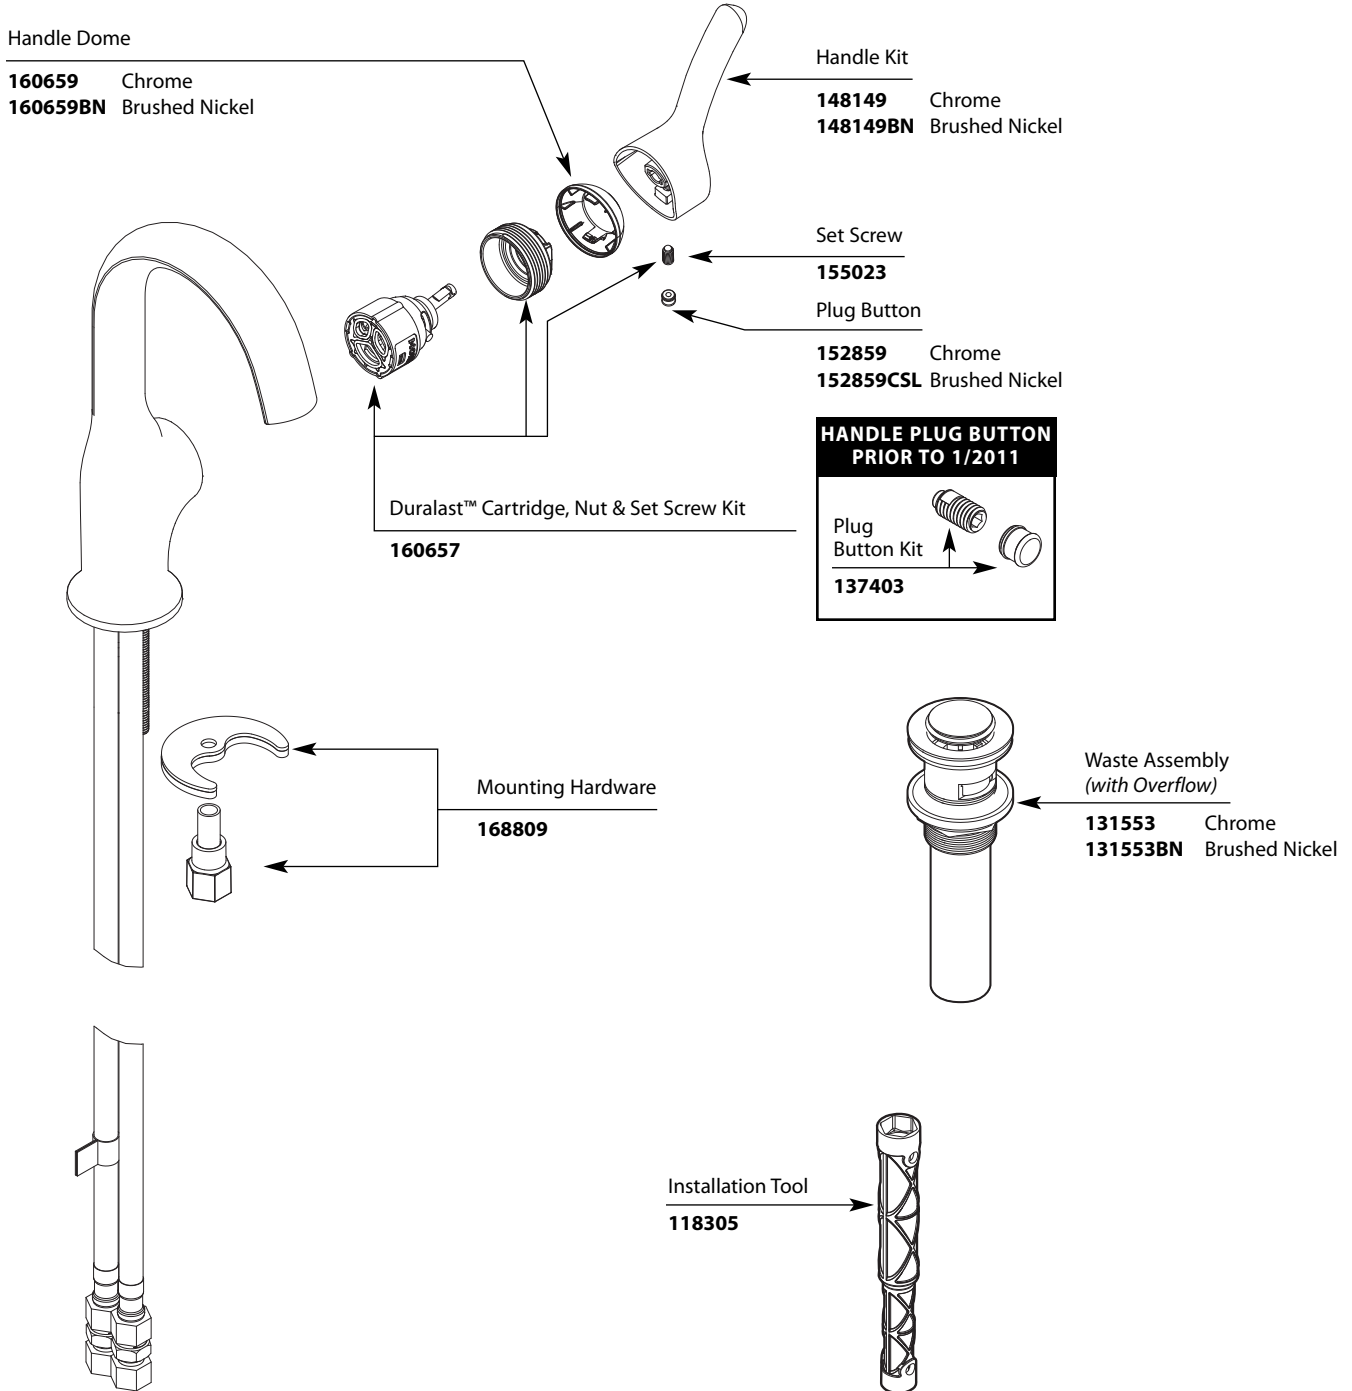

Buy it for looks. Buy it for life.®

■ **Order by Part Number**

*There is more than 1 version of this model.
Page down to identify the version you have.*

Illustrated Parts

FINA™		
Single-Handle Lavatory Faucet		
MODEL	TYPE	FINISH
S41707	Level	Chrome
S41707BN	Level	Brushed Nickel

Buy it for looks. Buy it for life.®

■ Order by Part Number

Illustrated Parts

FINA™ Single-Handle Lavatory Faucet		
MODEL	TYPE	FINISH
S41707	Level	Chrome
S41707BN	Level	Brushed Nickel