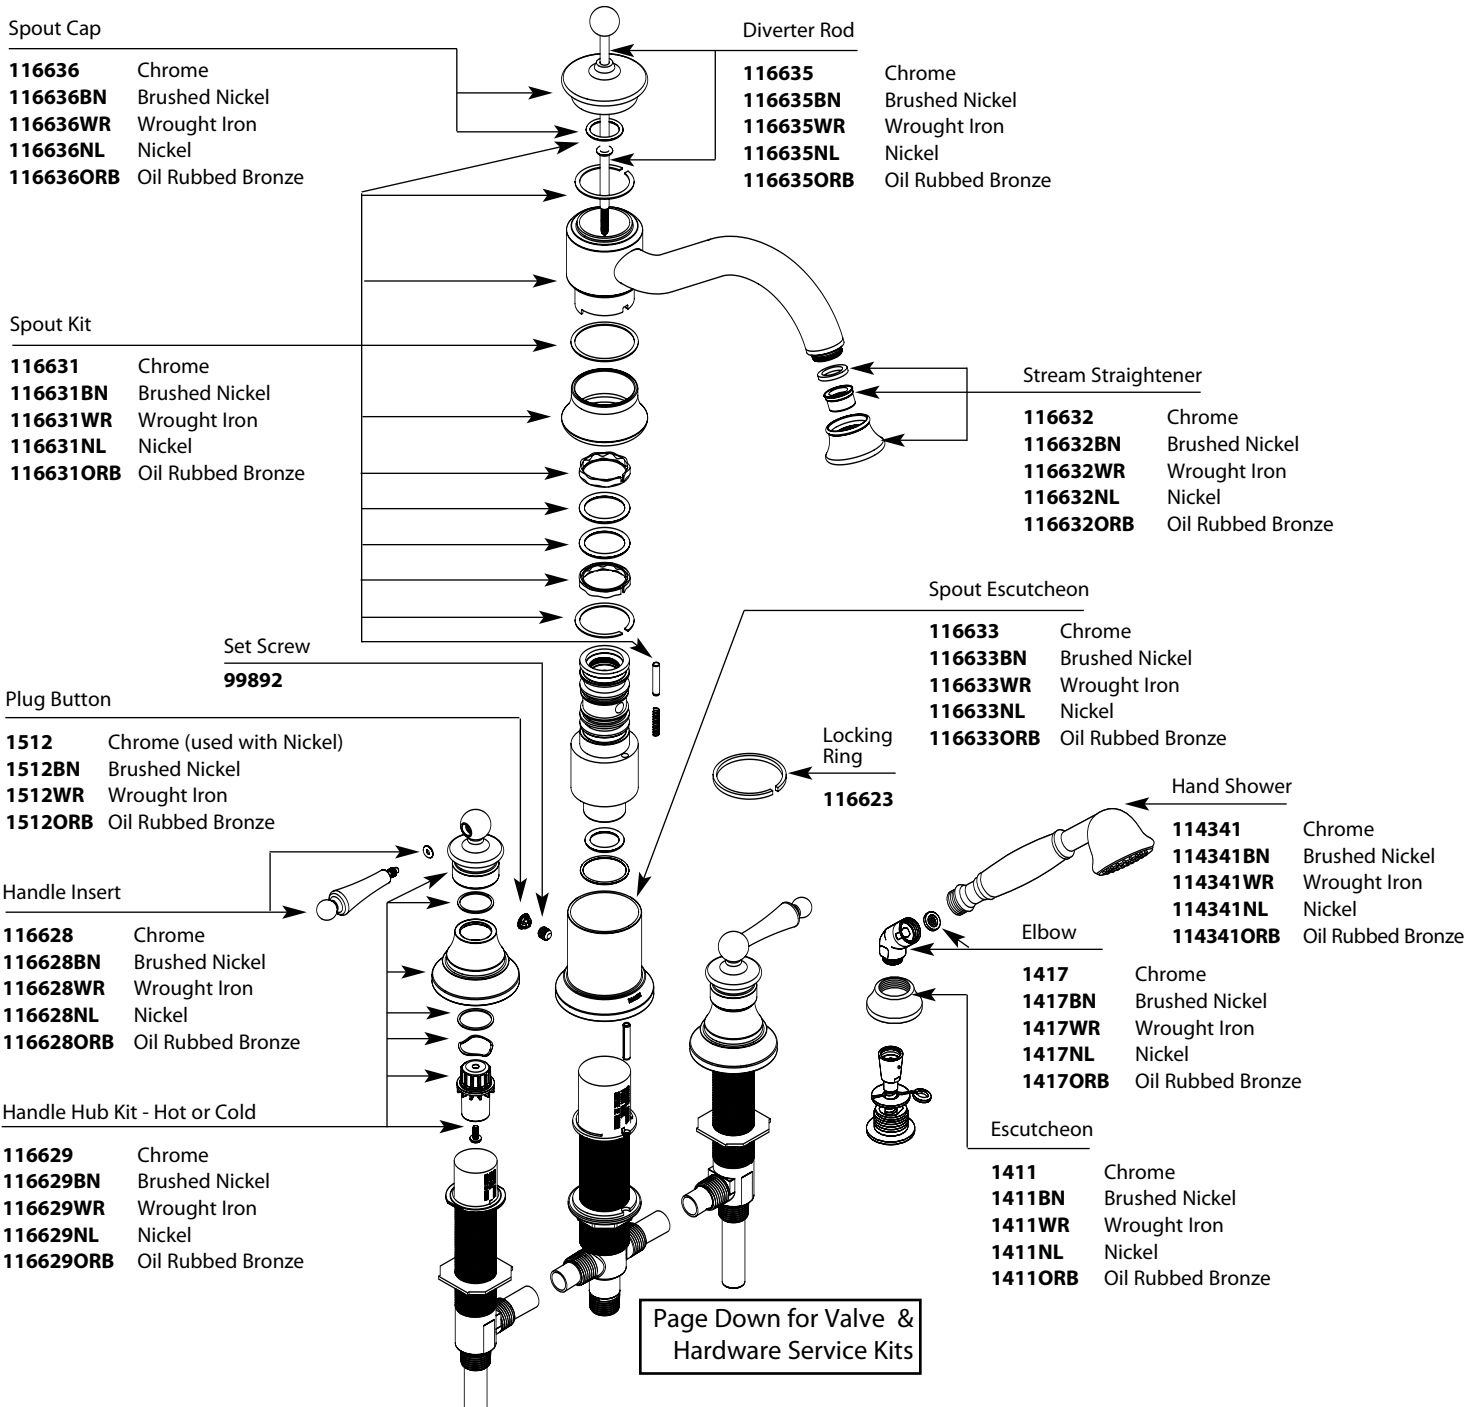

**Waterhill™**

2 Handle Roman Tub w/Integral Diverter

- Models: S213 Chrome  
 S213BN Brushed Nickel  
 S213WR Wrought Iron  
 S213NL Nickel  
 S213ORB Oil Rubbed Bronze

Order by Part Number

## Waterhill™

2 Handle Roman Tub w/Integral Diverter

Models: S213 Chrome  
 S213BN Brushed Nickel  
 S213WR Wrought Iron  
 S213NL Nickel  
 S213ORB Oil Rubbed Bronze

Order by Part Number