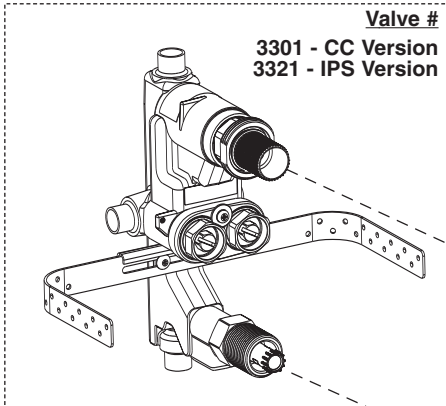

■ Order by Part Name and Part Number (Bold Face Type)

* See Chart on Next Page for Other Available Finishes

See Tub/Shower Trim/Valves Section for ordering valve parts.

MONTICELLO® INSPIRATIONS™		
ExactTemp™ Shower (Trim Only)		
MODEL	HANDLE TYPE	FINISH
RT3330	Knob/Lever	Chrome
RT3330P	Knob/Lever	Polished Brass
RT3330PM	Knob/Lever	Platinum
RT3330BP	Knob/Lever	Black Opal™
RT3330CG	Knob/Lever	Classic Gold
RT3330ST	Knob/Lever	Satine™