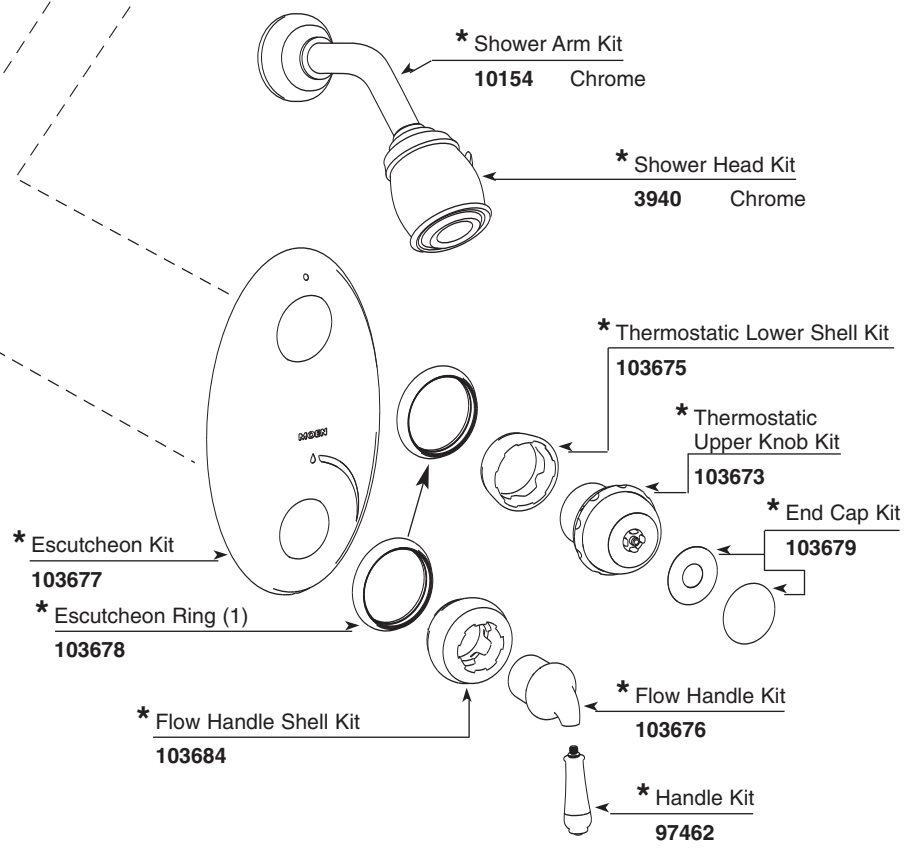

■ Order by Part Name and Part Number (Bold Face Type)

* See Chart on Next Page for Other Available Finishes

See Tub/Shower Trim/Valves Section for ordering valve parts.

MONTICELLO® INSPIRATIONS™		
ExactTemp™ Shower (Trim Only)		
MODEL	HANDLE TYPE	FINISH
RT3330	Knob/Lever	Chrome
RT3330P	Knob/Lever	Polished Brass
RT3330PM	Knob/Lever	Platinum
RT3330BP	Knob/Lever	Black Opal™
RT3330CG	Knob/Lever	Classic Gold
RT3330ST	Knob/Lever	Satine™