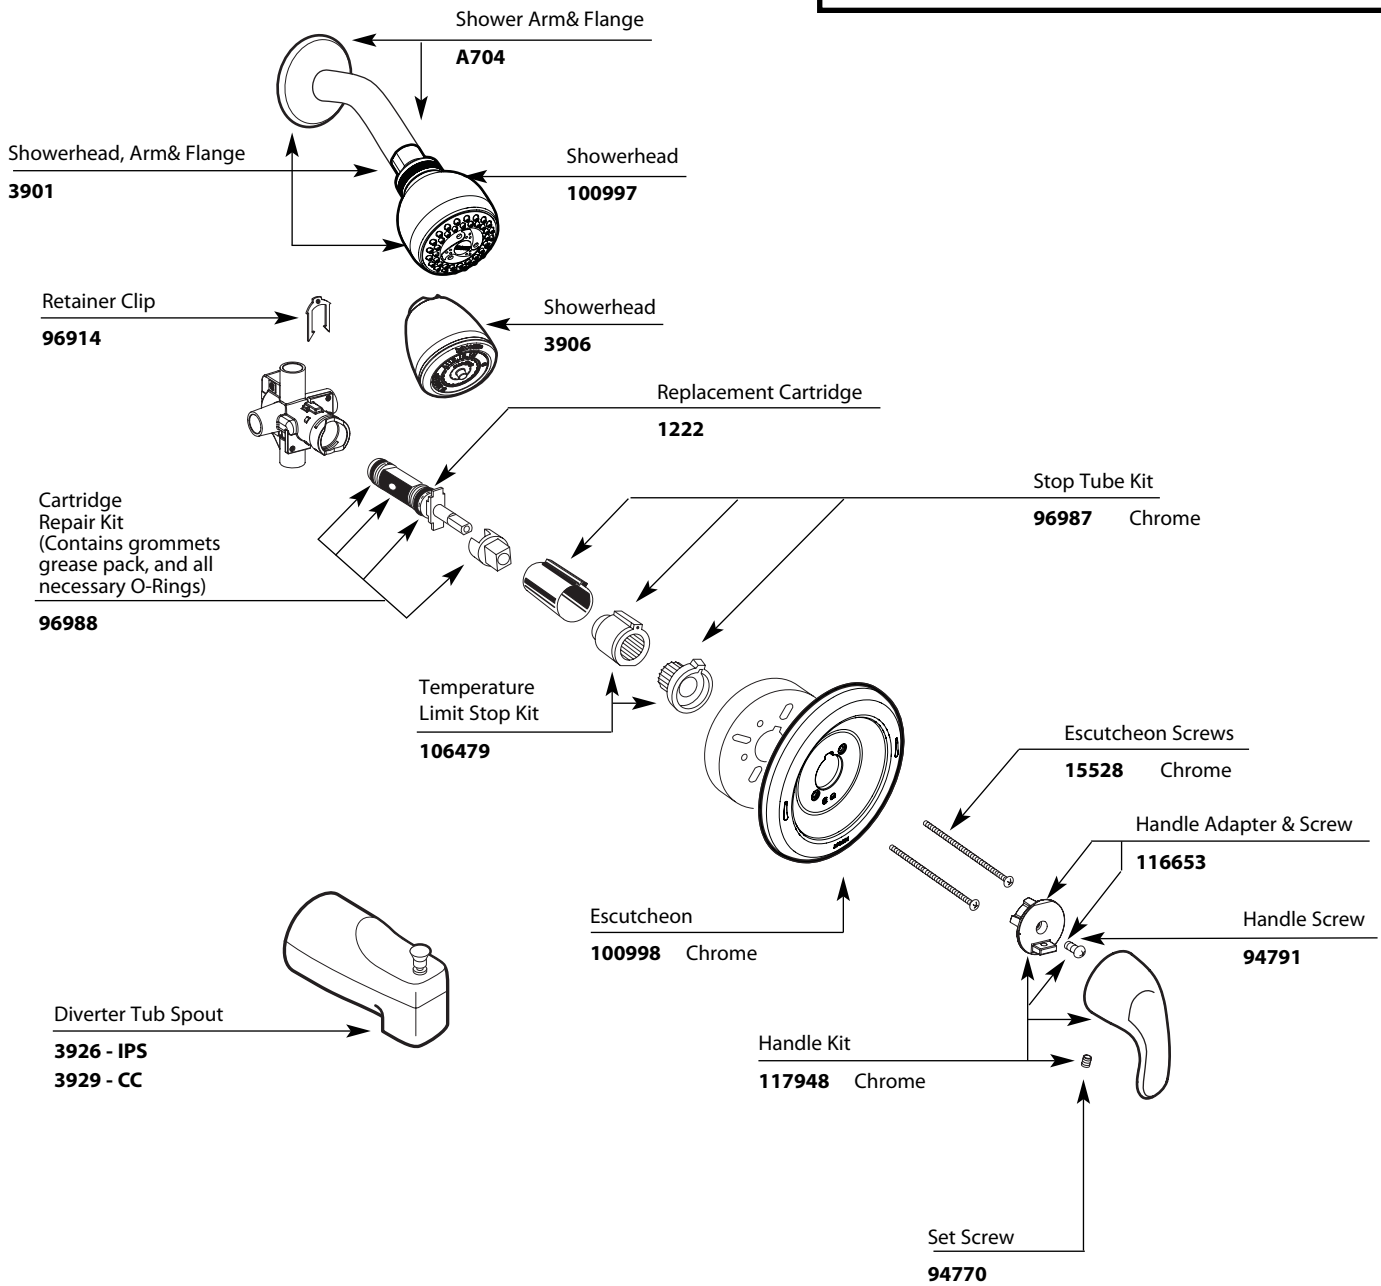

Buy it for looks. Buy it for life.®

Illustrated Parts

■ Order by Part Number

POSI-TEMP® Single-Handle Tub/Shower Valve		
MODEL	TYPE	FINISH
L82684	Tub/Shower	Chrome
L82681	Shower Only	Chrome

TO ORDER PARTS CALL: 1-800-BUY-MOEN
www.moen.com