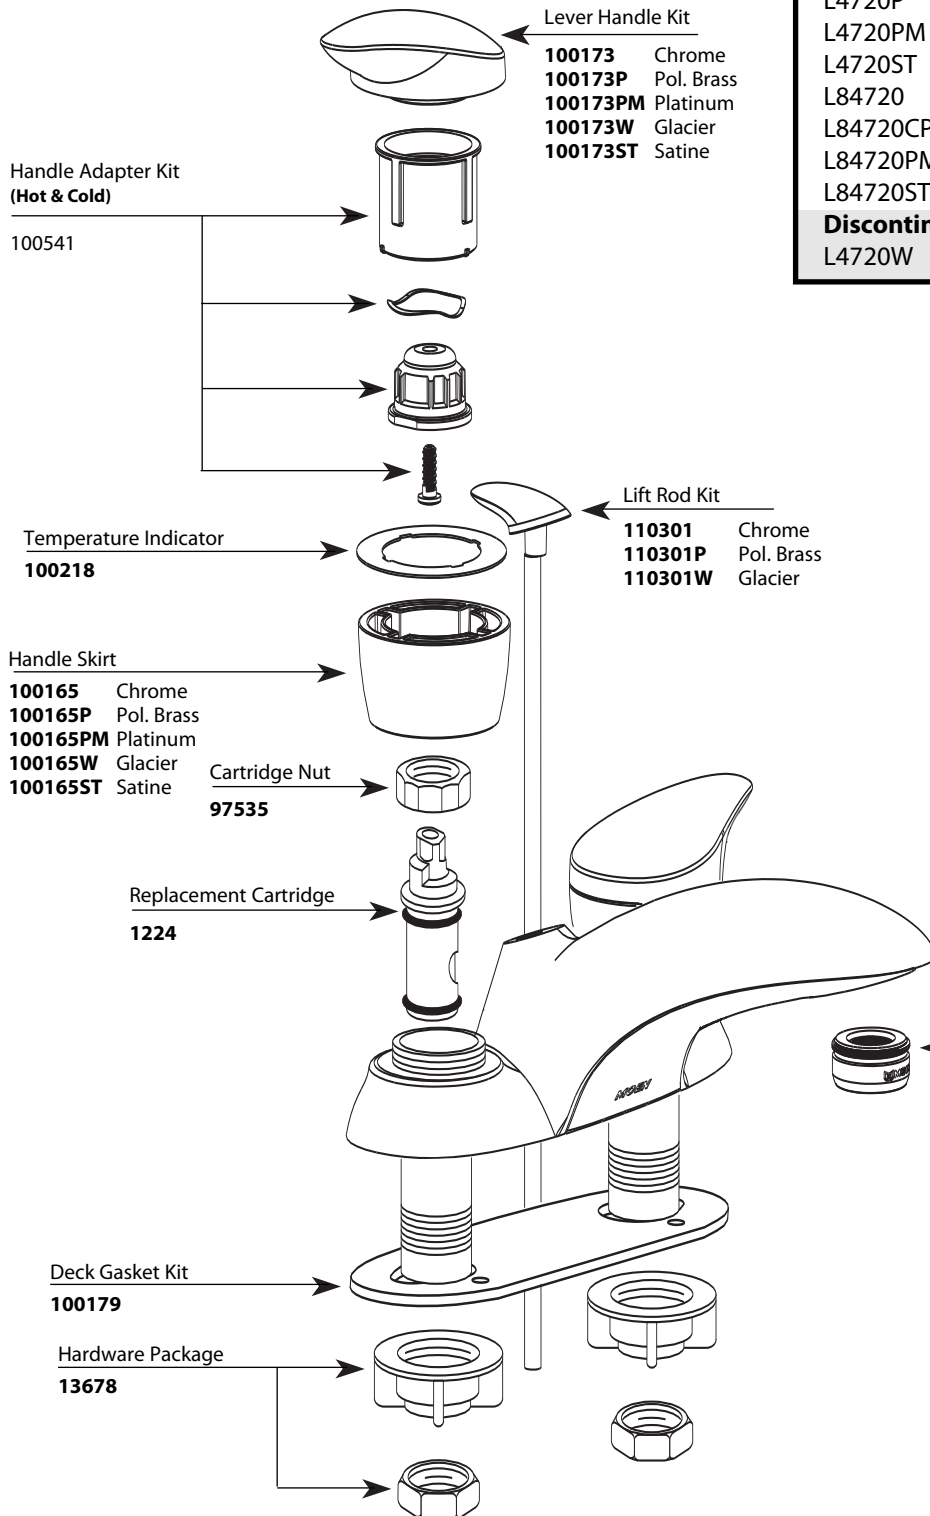

Buy it for looks. Buy it for life.®

Illustrated Parts

■ Order by Part Number

VILLETA™		
Two-Handle Lavatory Faucet		
MODEL	HANDLE	FINISH
L4720	Lever	Chrome
L4720CP	Lever	Chrome/Pol. Brass
L4720P	Lever	Polished Brass
L4720PM	Lever	Platinum/ Chrome
L4720ST	Lever	Satine
L84720	Lever	Chrome
L84720CP	Lever	Chrome/Pol. Brass
L84720PM	Lever	Platinum/Chrome
L84720ST	Lever	Satine
Discontinued		
L4720W	Lever	Glacier