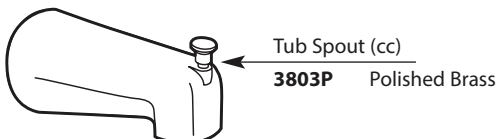

Buy it for looks. Buy it for life.®

■ Order by Part Number

There is more than 1 version of this model.
Page down to identify the version you have.

Illustrated Parts

LEGEND® MOENTROL®					
Valve Trim		Shower Only		Tub & Shower	
MODEL	FINISH	MODEL	FINISH	MODEL	FINISH
TL170	Chrome	L3175	Chrome	L3189	Chrome
L3170	Chrome	TL171NH	Chrome	TL172	Chrome
				TL172NH	Chrome
DISCONTINUED SKUS					
TL170CP	Chrome/Pol. Brass	TL171	Chrome	TL172CP	Chrome/Pol. Brass
TL170P	Polished Brass	TL171CP	Chrome/Pol. Brass	TL172P	Polished Brass
TL170W	Glacier	TL171P	Polished Brass	TL172W	Glacier
L3150	Chrome	TL171W	Glacier	L3169	Chrome
L3155	Chrome	L3175P	Polished Brass	L3189P	Polished Brass
L3170P	Polished Brass	L3175W	Glacier	L3189W	Glacier

*All models include a 2.5 gpm showerhead except those with NH suffix, No Showerhead

NOTE:
Deep dish escutcheon
462 Chrome

Buy it for looks. Buy it for life.®

Illustrated Parts

■ Order by Part Number

<u>Valve Trim</u>		<u>Shower Only</u>		<u>Tub & Shower</u>	
MODEL	FINISH	MODEL	FINISH	MODEL	FINISH
TL170	Chrome	L3175	Chrome	L3189	Chrome
L3170	Chrome			TL172	Chrome
DISCONTINUED SKUS					
TL170CP	Chrome/Pol. Brass	TL171	Chrome	TL172CP	Chrome/Pol. Brass
TL170P	Polished Brass	TL171CP	Chrome/Pol. Brass	TL172P	Polished Brass
TL170W	Glacier	TL171P	Polished Brass	TL172W	Glacier
L3150	Chrome	TL171W	Glacier	L3169	Chrome
L3155	Chrome	L3175P	Polished Brass	L3189P	Polished Brass
L3170P	Polished Brass	L3175W	Glacier	L3189W	Glacier

Adjustable Temperature Limit Stop

- 10066** Chrome
- 10066P** Polished Brass
- 10066W** Glacier

- Escutcheon
- 97577** Chrome
 - 97578** Polished Brass
 - 462W** Glacier

NOTE:
 Deep dish escutcheon
462 Chrome