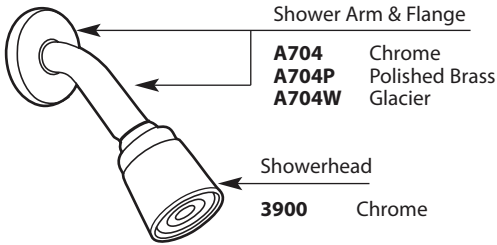

Buy it for looks. Buy it for life.®

■ Order by Part Number

There is more than 1 version of this model.
Page down to identify the version you have.

Illustrated Parts

LEGEND® MOENTROL®					
Valve Trim		Shower Only		Tub & Shower	
MODEL	FINISH	MODEL	FINISH	MODEL	FINISH
TL170	Chrome	L3175	Chrome	L3189	Chrome
L3170	Chrome	TL171NH	Chrome	TL172	Chrome
				TL172NH	Chrome
DISCONTINUED SKUS					
TL170CP	Chrome/Pol. Brass	TL171	Chrome	TL172CP	Chrome/Pol. Brass
TL170P	Polished Brass	TL171CP	Chrome/Pol. Brass	TL172P	Polished Brass
TL170W	Glacier	TL171P	Polished Brass	TL172W	Glacier
L3150	Chrome	TL171W	Glacier	L3169	Chrome
L3155	Chrome	L3175P	Polished Brass	L3189P	Polished Brass
L3170P	Polished Brass	L3175W	Glacier	L3189W	Glacier

*All models include a 2.5 gpm showerhead except those with NH suffix, No Showerhead

NOTE:
Deep dish escutcheon
462 Chrome

Buy it for looks. Buy it for life.®

Illustrated Parts

■ Order by Part Number

<u>Valve Trim</u>		<u>Shower Only</u>		<u>Tub & Shower</u>	
MODEL	FINISH	MODEL	FINISH	MODEL	FINISH
TL170	Chrome	L3175	Chrome	L3189	Chrome
L3170	Chrome			TL172	Chrome
DISCONTINUED SKUS					
TL170CP	Chrome/Pol. Brass	TL171	Chrome	TL172CP	Chrome/Pol. Brass
TL170P	Polished Brass	TL171CP	Chrome/Pol. Brass	TL172P	Polished Brass
TL170W	Glacier	TL171P	Polished Brass	TL172W	Glacier
L3150	Chrome	TL171W	Glacier	L3169	Chrome
L3155	Chrome	L3175P	Polished Brass	L3189P	Polished Brass
L3170P	Polished Brass	L3175W	Glacier	L3189W	Glacier

Adjustable Temperature Limit Stop

- 10066** Chrome
- 10066P** Polished Brass
- 10066W** Glacier

- Escutcheon
- 97577** Chrome
 - 97578** Polished Brass
 - 462W** Glacier

NOTE:
 Deep dish escutcheon
462 Chrome