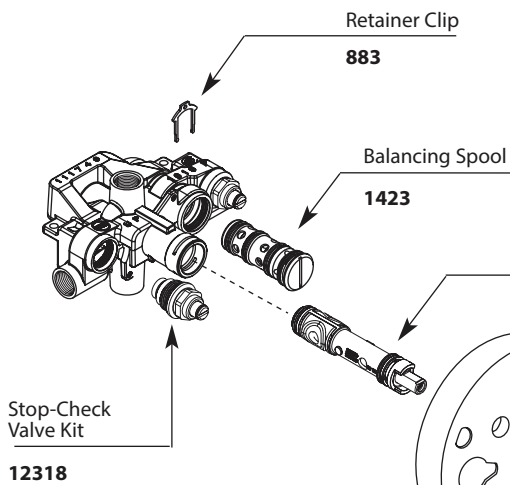

Buy it for looks. Buy it for life.®

■ Order by Part Number

There is more than 1 version of this model.
Page down to identify the version you have.

Illustrated Parts

LEGEND® MOENTROL®					
Valve Trim		Shower Only		Tub & Shower	
MODEL	FINISH	MODEL	FINISH	MODEL	FINISH
TL170	Chrome	L3175	Chrome	L3189	Chrome
L3170	Chrome	TL171NH	Chrome	TL172	Chrome
				TL172NH	Chrome
DISCONTINUED SKUS					
TL170CP	Chrome/Pol. Brass	TL171	Chrome	TL172CP	Chrome/Pol. Brass
TL170P	Polished Brass	TL171CP	Chrome/Pol. Brass	TL172P	Polished Brass
TL170W	Glacier	TL171P	Polished Brass	TL172W	Glacier
L3150	Chrome	TL171W	Glacier	L3169	Chrome
L3155	Chrome	L3175P	Polished Brass	L3189P	Polished Brass
L3170P	Polished Brass	L3175W	Glacier	L3189W	Glacier

*All models include a 2.5 gpm showerhead except those with NH suffix, No Showerhead

NOTE:
Deep dish escutcheon
462 Chrome

Buy it for looks. Buy it for life.®

Illustrated Parts

■ Order by Part Number

<u>Valve Trim</u>		<u>Shower Only</u>		<u>Tub & Shower</u>	
MODEL	FINISH	MODEL	FINISH	MODEL	FINISH
TL170	Chrome	L3175	Chrome	L3189	Chrome
L3170	Chrome			TL172	Chrome
DISCONTINUED SKUS					
TL170CP	Chrome/Pol. Brass	TL171	Chrome	TL172CP	Chrome/Pol. Brass
TL170P	Polished Brass	TL171CP	Chrome/Pol. Brass	TL172P	Polished Brass
TL170W	Glacier	TL171P	Polished Brass	TL172W	Glacier
L3150	Chrome	TL171W	Glacier	L3169	Chrome
L3155	Chrome	L3175P	Polished Brass	L3189P	Polished Brass
L3170P	Polished Brass	L3175W	Glacier	L3189W	Glacier

Adjustable Temperature Limit Stop

- 10066** Chrome
- 10066P** Polished Brass
- 10066W** Glacier

- Escutcheon
- 97577** Chrome
 - 97578** Polished Brass
 - 462W** Glacier

NOTE:
 Deep dish escutcheon
462 Chrome