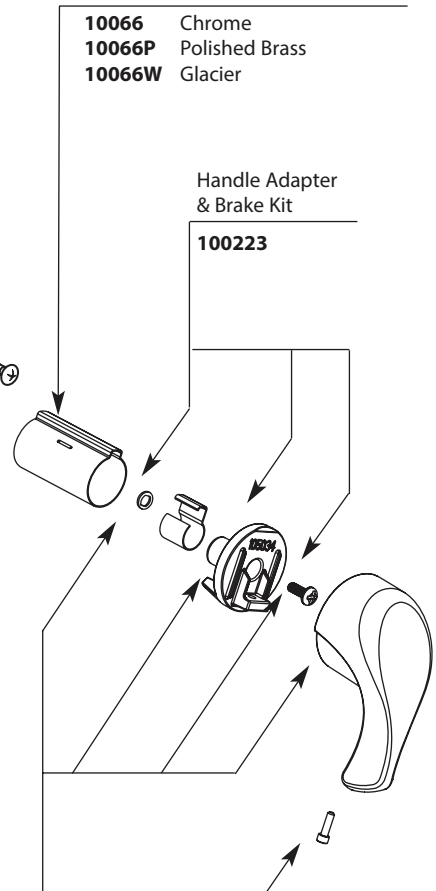

Buy it for looks. Buy it for life.®

■ Order by Part Number

There is more than 1 version of this model.
Page down to identify the version you have.

Illustrated Parts

LEGEND® MOENTROL®					
Valve Trim		Shower Only		Tub & Shower	
MODEL	FINISH	MODEL	FINISH	MODEL	FINISH
TL170	Chrome	L3175	Chrome	L3189	Chrome
L3170	Chrome	TL171NH	Chrome	TL172	Chrome
				TL172NH	Chrome
DISCONTINUED SKUS					
TL170CP	Chrome/Pol. Brass	TL171	Chrome	TL172CP	Chrome/Pol. Brass
TL170P	Polished Brass	TL171CP	Chrome/Pol. Brass	TL172P	Polished Brass
TL170W	Glacier	TL171P	Polished Brass	TL172W	Glacier
L3150	Chrome	TL171W	Glacier	L3169	Chrome
L3155	Chrome	L3175P	Polished Brass	L3189P	Polished Brass
L3170P	Polished Brass	L3175W	Glacier	L3189W	Glacier

*All models include a 2.5 gpm showerhead except those with NH suffix, No Showerhead

NOTE:
Deep dish escutcheon
462 Chrome

Buy it for looks. Buy it for life.®

Illustrated Parts

■ Order by Part Number

<u>Valve Trim</u>		<u>Shower Only</u>		<u>Tub & Shower</u>	
MODEL	FINISH	MODEL	FINISH	MODEL	FINISH
TL170	Chrome	L3175	Chrome	L3189	Chrome
L3170	Chrome			TL172	Chrome
DISCONTINUED SKUS					
TL170CP	Chrome/Pol. Brass	TL171	Chrome	TL172CP	Chrome/Pol. Brass
TL170P	Polished Brass	TL171CP	Chrome/Pol. Brass	TL172P	Polished Brass
TL170W	Glacier	TL171P	Polished Brass	TL172W	Glacier
L3150	Chrome	TL171W	Glacier	L3169	Chrome
L3155	Chrome	L3175P	Polished Brass	L3189P	Polished Brass
L3170P	Polished Brass	L3175W	Glacier	L3189W	Glacier

Adjustable Temperature Limit Stop

- 10066** Chrome
- 10066P** Polished Brass
- 10066W** Glacier

- Escutcheon
- 97577** Chrome
 - 97578** Polished Brass
 - 462W** Glacier

NOTE:
 Deep dish escutcheon
462 Chrome

- Escutcheon Screws (2)
- 15528** Chrome
 - 99498** Polished Brass
 - 163W** Glacier

Handle Adapter & Brake Kit
100223

- Handle Kit
- 100224** Chrome
 - 100224P** Polished Brass
 - 100224W** Glacier