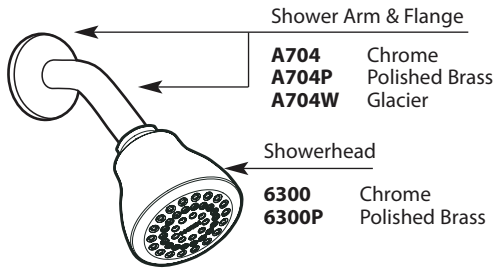

Buy it for looks. Buy it for life.®

■ Order by Part Number

There is more than 1 version of this model.
Page down to identify the version you have.

Illustrated Parts

LEGEND® MOENTROL®					
Valve Trim		Shower Only		Tub & Shower	
MODEL	FINISH	MODEL	FINISH	MODEL	FINISH
TL170	Chrome	L3175	Chrome	L3189	Chrome
L3170	Chrome	TL171NH	Chrome	TL172	Chrome
				TL172NH	Chrome
DISCONTINUED SKUS					
TL170CP	Chrome/Pol. Brass	TL171	Chrome	TL172CP	Chrome/Pol. Brass
TL170P	Polished Brass	TL171CP	Chrome/Pol. Brass	TL172P	Polished Brass
TL170W	Glacier	TL171P	Polished Brass	TL172W	Glacier
L3150	Chrome	TL171W	Glacier	L3169	Chrome
L3155	Chrome	L3175P	Polished Brass	L3189P	Polished Brass
L3170P	Polished Brass	L3175W	Glacier	L3189W	Glacier

*All models include a 2.5 gpm showerhead except those with NH suffix, No Showerhead

NOTE:
Deep dish escutcheon
462 Chrome

Buy it for looks. Buy it for life.®

Illustrated Parts

■ Order by Part Number

<u>Valve Trim</u>		<u>Shower Only</u>		<u>Tub & Shower</u>	
MODEL	FINISH	MODEL	FINISH	MODEL	FINISH
TL170	Chrome	L3175	Chrome	L3189	Chrome
L3170	Chrome			TL172	Chrome
DISCONTINUED SKUS					
TL170CP	Chrome/Pol. Brass	TL171	Chrome	TL172CP	Chrome/Pol. Brass
TL170P	Polished Brass	TL171CP	Chrome/Pol. Brass	TL172P	Polished Brass
TL170W	Glacier	TL171P	Polished Brass	TL172W	Glacier
L3150	Chrome	TL171W	Glacier	L3169	Chrome
L3155	Chrome	L3175P	Polished Brass	L3189P	Polished Brass
L3170P	Polished Brass	L3175W	Glacier	L3189W	Glacier

Adjustable Temperature Limit Stop

- 10066** Chrome
- 10066P** Polished Brass
- 10066W** Glacier

- Escutcheon
- 97577** Chrome
 - 97578** Polished Brass
 - 462W** Glacier

NOTE:
 Deep dish escutcheon
462 Chrome