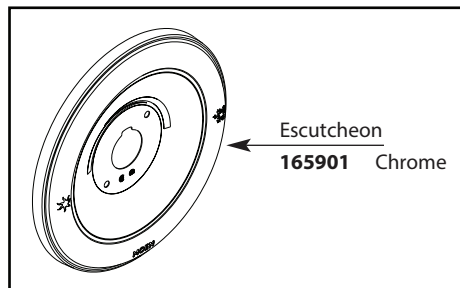

Buy it for looks. Buy it for life.®

■ Order by Part Number

There is more than 1 version of this model.
Page down to identify the version you have.

Illustrated Parts

LEGEND® MOENTROL®					
Valve Trim		Shower Only		Tub & Shower	
MODEL	FINISH	MODEL	FINISH	MODEL	FINISH
TL170	Chrome	L3175	Chrome	L3189	Chrome
L3170	Chrome	TL171NH	Chrome	TL172	Chrome
				TL172NH	Chrome
DISCONTINUED SKUS					
TL170CP	Chrome/Pol. Brass	TL171	Chrome	TL172CP	Chrome/Pol. Brass
TL170P	Polished Brass	TL171CP	Chrome/Pol. Brass	TL172P	Polished Brass
TL170W	Glacier	TL171P	Polished Brass	TL172W	Glacier
L3150	Chrome	TL171W	Glacier	L3169	Chrome
L3155	Chrome	L3175P	Polished Brass	L3189P	Polished Brass
L3170P	Polished Brass	L3175W	Glacier	L3189W	Glacier

*All models include a 2.5 gpm showerhead except those with NH suffix, No Showerhead

NOTE:
Deep dish escutcheon
462 Chrome

Buy it for looks. Buy it for life.®

Illustrated Parts

■ Order by Part Number

<u>Valve Trim</u>		<u>Shower Only</u>		<u>Tub & Shower</u>	
MODEL	FINISH	MODEL	FINISH	MODEL	FINISH
TL170	Chrome	L3175	Chrome	L3189	Chrome
L3170	Chrome			TL172	Chrome
DISCONTINUED SKUS					
TL170CP	Chrome/Pol. Brass	TL171	Chrome	TL172CP	Chrome/Pol. Brass
TL170P	Polished Brass	TL171CP	Chrome/Pol. Brass	TL172P	Polished Brass
TL170W	Glacier	TL171P	Polished Brass	TL172W	Glacier
L3150	Chrome	TL171W	Glacier	L3169	Chrome
L3155	Chrome	L3175P	Polished Brass	L3189P	Polished Brass
L3170P	Polished Brass	L3175W	Glacier	L3189W	Glacier

Adjustable Temperature Limit Stop

- 10066** Chrome
- 10066P** Polished Brass
- 10066W** Glacier

- Escutcheon
- 97577** Chrome
 - 97578** Polished Brass
 - 462W** Glacier

NOTE:
 Deep dish escutcheon
462 Chrome