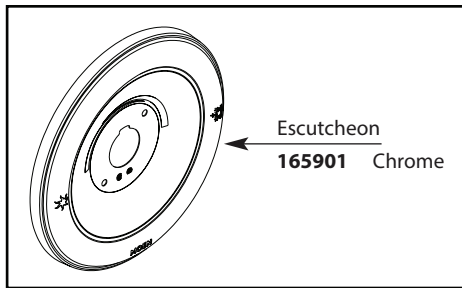

Buy it for looks. Buy it for life.®

■ Order by Part Number

There is more than 1 version of this model.
Page down to identify the version you have.

Illustrated Parts

LEGEND® MOENTROL®					
Valve Trim		Shower Only		Tub & Shower	
MODEL	FINISH	MODEL	FINISH	MODEL	FINISH
TL170	Chrome	L3175	Chrome	L3189	Chrome
L3170	Chrome	TL171NH	Chrome	TL172	Chrome
				TL172NH	Chrome
DISCONTINUED SKUS					
TL170CP	Chrome/Pol. Brass	TL171	Chrome	TL172CP	Chrome/Pol. Brass
TL170P	Polished Brass	TL171CP	Chrome/Pol. Brass	TL172P	Polished Brass
TL170W	Glacier	TL171P	Polished Brass	TL172W	Glacier
L3150	Chrome	TL171W	Glacier	L3169	Chrome
L3155	Chrome	L3175P	Polished Brass	L3189P	Polished Brass
L3170P	Polished Brass	L3175W	Glacier	L3189W	Glacier

*All models include a 2.5 gpm showerhead except those with NH suffix, No Showerhead

NOTE:
Deep dish escutcheon
462 Chrome

Buy it for looks. Buy it for life.®

Illustrated Parts

■ Order by Part Number

<u>Valve Trim</u>		<u>Shower Only</u>		<u>Tub & Shower</u>	
MODEL	FINISH	MODEL	FINISH	MODEL	FINISH
TL170	Chrome	L3175	Chrome	L3189	Chrome
L3170	Chrome			TL172	Chrome
DISCONTINUED SKUS					
TL170CP	Chrome/Pol. Brass	TL171	Chrome	TL172CP	Chrome/Pol. Brass
TL170P	Polished Brass	TL171CP	Chrome/Pol. Brass	TL172P	Polished Brass
TL170W	Glacier	TL171P	Polished Brass	TL172W	Glacier
L3150	Chrome	TL171W	Glacier	L3169	Chrome
L3155	Chrome	L3175P	Polished Brass	L3189P	Polished Brass
L3170P	Polished Brass	L3175W	Glacier	L3189W	Glacier

Adjustable Temperature Limit Stop

- 10066** Chrome
- 10066P** Polished Brass
- 10066W** Glacier

- Escutcheon
- 97577** Chrome
 - 97578** Polished Brass
 - 462W** Glacier

NOTE:
 Deep dish escutcheon
462 Chrome