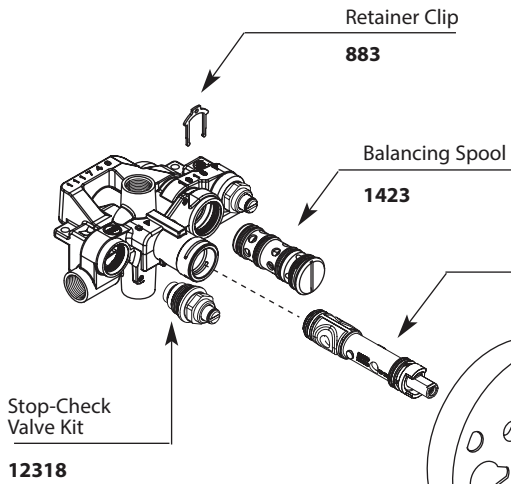

Buy it for looks. Buy it for life.®

■ Order by Part Number

There is more than 1 version of this model.
Page down to identify the version you have.

Illustrated Parts

LEGEND® MOENTROL®					
Valve Trim		Shower Only		Tub & Shower	
MODEL	FINISH	MODEL	FINISH	MODEL	FINISH
TL170	Chrome	L3175	Chrome	L3189	Chrome
L3170	Chrome	TL171NH	Chrome	TL172	Chrome
				TL172NH	Chrome
DISCONTINUED SKUS					
TL170CP	Chrome/Pol. Brass	TL171	Chrome	TL172CP	Chrome/Pol. Brass
TL170P	Polished Brass	TL171CP	Chrome/Pol. Brass	TL172P	Polished Brass
TL170W	Glacier	TL171P	Polished Brass	TL172W	Glacier
L3150	Chrome	TL171W	Glacier	L3169	Chrome
L3155	Chrome	L3175P	Polished Brass	L3189P	Polished Brass
L3170P	Polished Brass	L3175W	Glacier	L3189W	Glacier

*All models include a 2.5 gpm showerhead except those with NH suffix, No Showerhead

NOTE:
Deep dish escutcheon
462 Chrome

Buy it for looks. Buy it for life.®

Illustrated Parts

■ Order by Part Number

<u>Valve Trim</u>		<u>Shower Only</u>		<u>Tub & Shower</u>	
MODEL	FINISH	MODEL	FINISH	MODEL	FINISH
TL170	Chrome	L3175	Chrome	L3189	Chrome
L3170	Chrome			TL172	Chrome
DISCONTINUED SKUS					
TL170CP	Chrome/Pol. Brass	TL171	Chrome	TL172CP	Chrome/Pol. Brass
TL170P	Polished Brass	TL171CP	Chrome/Pol. Brass	TL172P	Polished Brass
TL170W	Glacier	TL171P	Polished Brass	TL172W	Glacier
L3150	Chrome	TL171W	Glacier	L3169	Chrome
L3155	Chrome	L3175P	Polished Brass	L3189P	Polished Brass
L3170P	Polished Brass	L3175W	Glacier	L3189W	Glacier

Adjustable Temperature Limit Stop

- 10066** Chrome
- 10066P** Polished Brass
- 10066W** Glacier

- Escutcheon
- 97577** Chrome
 - 97578** Polished Brass
 - 462W** Glacier

NOTE:
 Deep dish escutcheon
462 Chrome