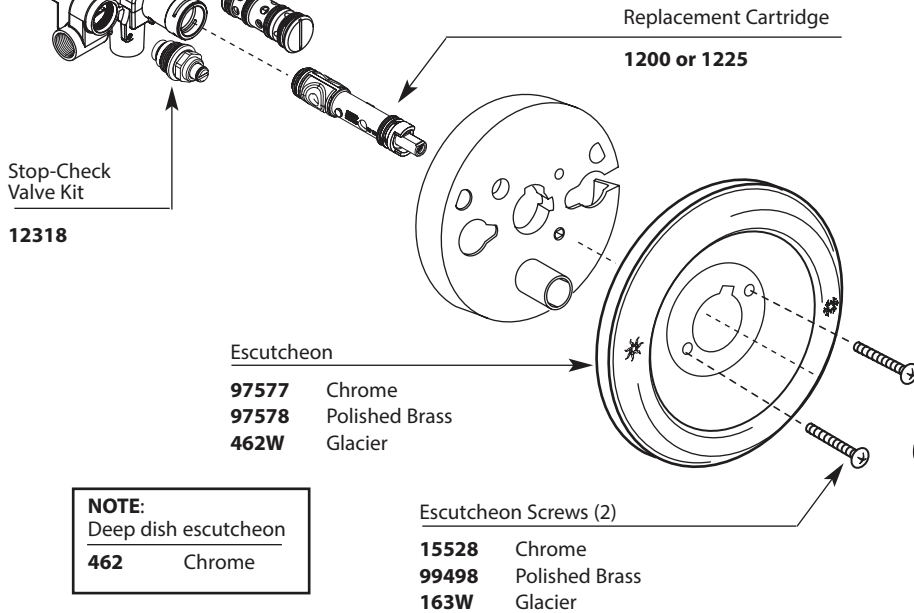

Buy it for looks. Buy it for life.®

■ Order by Part Number

There is more than 1 version of this model.
Page down to identify the version you have.

Illustrated Parts

LEGEND® MOENTROL®					
Valve Trim		Shower Only		Tub & Shower	
MODEL	FINISH	MODEL	FINISH	MODEL	FINISH
TL170	Chrome	L3175	Chrome	L3189	Chrome
L3170	Chrome	TL171NH	Chrome	TL172	Chrome
				TL172NH	Chrome
DISCONTINUED SKUS					
TL170CP	Chrome/Pol. Brass	TL171	Chrome	TL172CP	Chrome/Pol. Brass
TL170P	Polished Brass	TL171CP	Chrome/Pol. Brass	TL172P	Polished Brass
TL170W	Glacier	TL171P	Polished Brass	TL172W	Glacier
L3150	Chrome	TL171W	Glacier	L3169	Chrome
L3155	Chrome	L3175P	Polished Brass	L3189P	Polished Brass
L3170P	Polished Brass	L3175W	Glacier	L3189W	Glacier

*All models include a 2.5 gpm showerhead except those with NH suffix, No Showerhead

NOTE:
Deep dish escutcheon
462 Chrome

Buy it for looks. Buy it for life.®

Illustrated Parts

■ Order by Part Number

<u>Valve Trim</u>		<u>Shower Only</u>		<u>Tub & Shower</u>	
MODEL	FINISH	MODEL	FINISH	MODEL	FINISH
TL170	Chrome	L3175	Chrome	L3189	Chrome
L3170	Chrome			TL172	Chrome
DISCONTINUED SKUS					
TL170CP	Chrome/Pol. Brass	TL171	Chrome	TL172CP	Chrome/Pol. Brass
TL170P	Polished Brass	TL171CP	Chrome/Pol. Brass	TL172P	Polished Brass
TL170W	Glacier	TL171P	Polished Brass	TL172W	Glacier
L3150	Chrome	TL171W	Glacier	L3169	Chrome
L3155	Chrome	L3175P	Polished Brass	L3189P	Polished Brass
L3170P	Polished Brass	L3175W	Glacier	L3189W	Glacier

Adjustable Temperature Limit Stop

- 10066** Chrome
- 10066P** Polished Brass
- 10066W** Glacier

- Escutcheon
- 97577** Chrome
 - 97578** Polished Brass
 - 462W** Glacier

NOTE:
 Deep dish escutcheon
462 Chrome

- Escutcheon Screws (2)
- 15528** Chrome
 - 99498** Polished Brass
 - 163W** Glacier

Handle Adapter & Brake Kit
100223

- Handle Kit
- 100224** Chrome
 - 100224P** Polished Brass
 - 100224W** Glacier