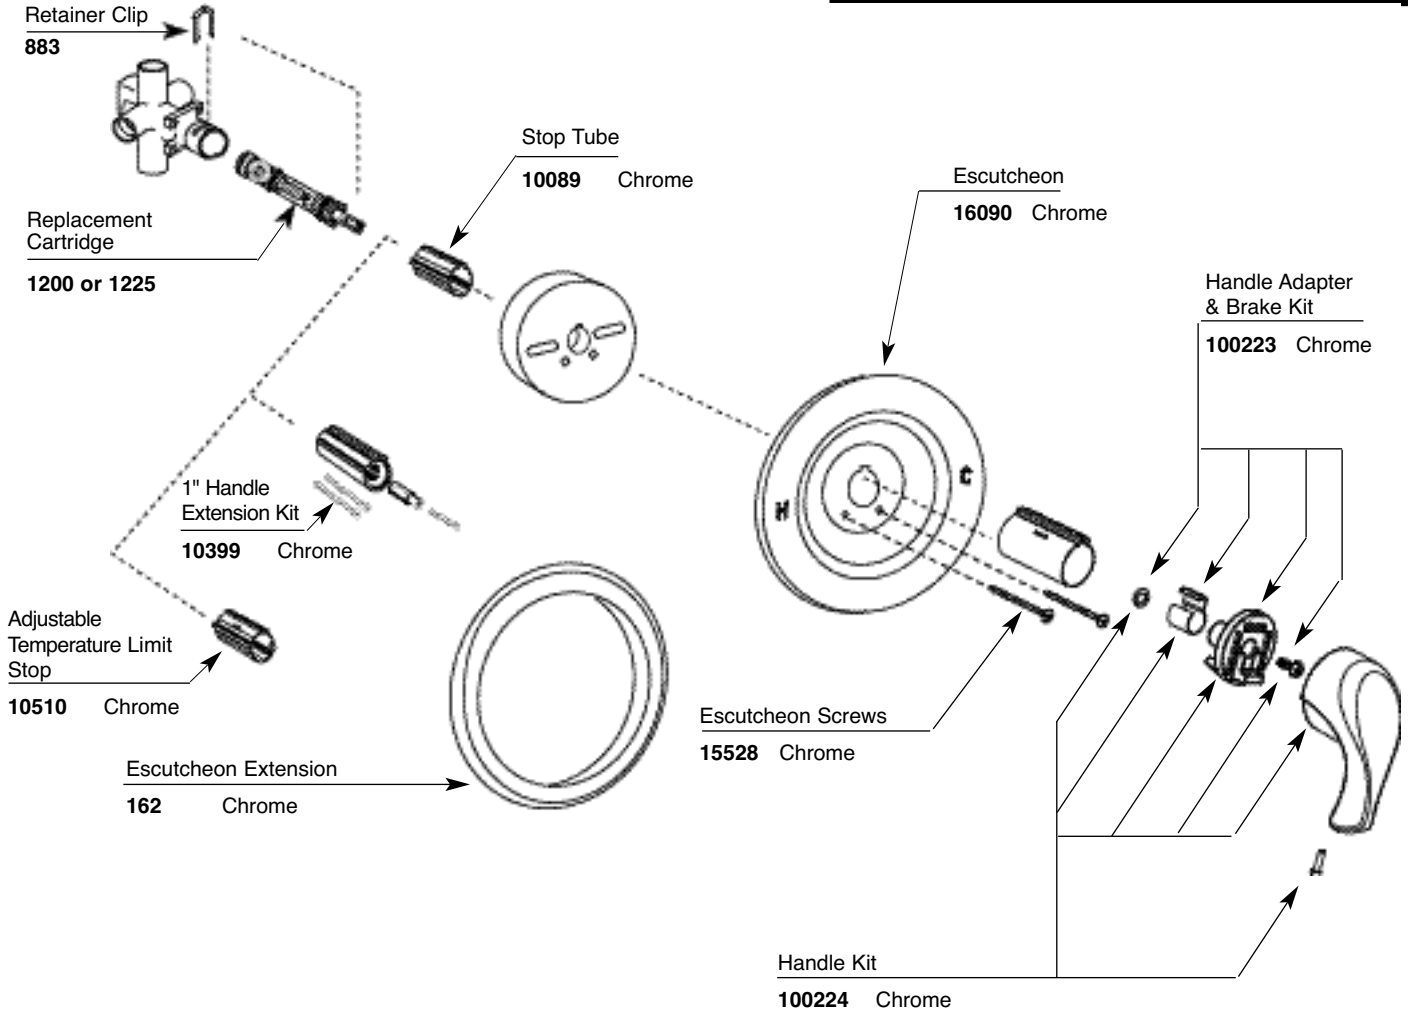

Buy it for looks. Buy it for life.®

**Order by Part Name and Part Number (Bold Face Type)**

*There is more than 1 version of this model. Page down to identify the version you have.*

# Illustrated Parts

CHATEAU® Single-Handle Tub/Shower Valve		
<u>MODEL</u>	<u>HANDLE TYPE</u>	<u>FINISH</u>
<b>L2739</b>	<b>Lever</b>	<b>Chrome</b>

Buy it for looks. Buy it for life.®

Order by Part Name and Part Number (Bold Face Type)

**CHATEAU®**  
**Single-Handle Tub/Shower Valve**

<u>MODEL</u>	<u>HANDLE TYPE</u>	<u>FINISH</u>
<b>L2739</b>	<b>Lever</b>	<b>Chrome</b>