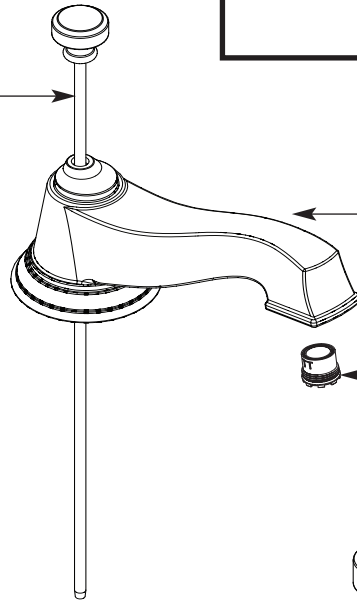

Buy it for looks. Buy it for life.®

■ Valve: CA9000, CA69000

Illustrated Parts

| ROTHBURY™ | | |
|---------------------------------|--------|-------------------|
| Two-Handle Lavatory Faucet Trim | | |
| MODEL | HANDLE | FINISH |
| CAT6205 | Lever | Chrome |
| CAT6205AZ | Lever | Antique Bronze |
| CAT6205BN | Lever | Brushed Nickel |
| CAT6205ORB | Lever | Oil Rubbed Bronze |

Lift Rod Kit

- 137389** Chrome
- 137389AZ** Antique Bronze
- 137389BN** Brushed Nickel
- 137389ORB** Oil Rubbed Bronze

Spout Kit

- 137390** Chrome
- 137390AZ** Antique Bronze
- 137390BN** Brushed Nickel
- 137390ORB** Oil Rubbed Bronze

Aerator Kit (includes tool)

- 137401** 1.5 GPM

Handle Kit
Hot or Cold

- 137388** Chrome
- 137388AZ** Antique Bronze
- 137388BN** Brushed Nickel
- 137388ORB** Oil Rubbed Bronze

Pop-Up Plug & Seat

- 10709** Chrome
- 10709AZ** Antique Bronze
- 10709BN** Brushed Nickel
- 10709ORB** Oil Rubbed Bronze