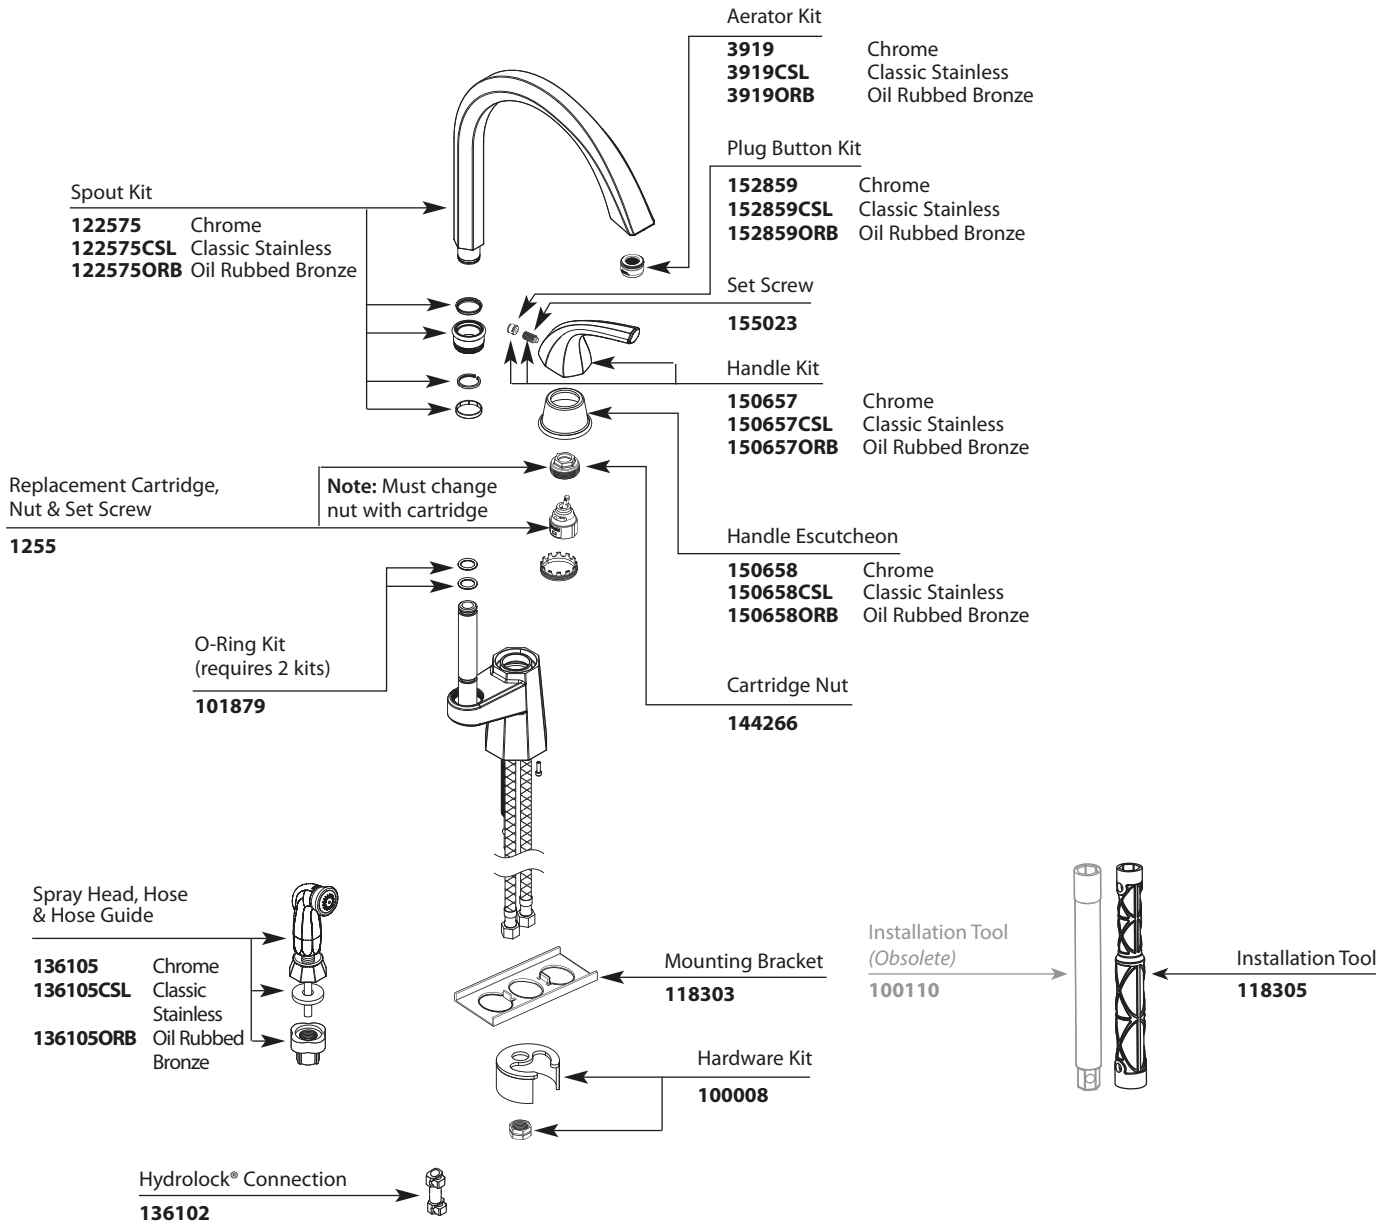

■ Order by Part Number

There is more than one version of this model.
Page down to identify the version you have.

Felicity™ Single-Handle Kitchen w/Spray		
MODEL	TYPE	FINISH
CAS741	Lever	Chrome
CAS741CSL	Lever	Classic Stainless
CAS741ORB	Lever	Oil Rubbed Bronze

■ Order by Part Number

Felicity™ Single-Handle Kitchen w/Spray		
MODEL	TYPE	FINISH
CAS741	Lever	Chrome
CAS741CSL	Lever	Classic Stainless
CAS741ORB	Lever	Oil Rubbed Bronze