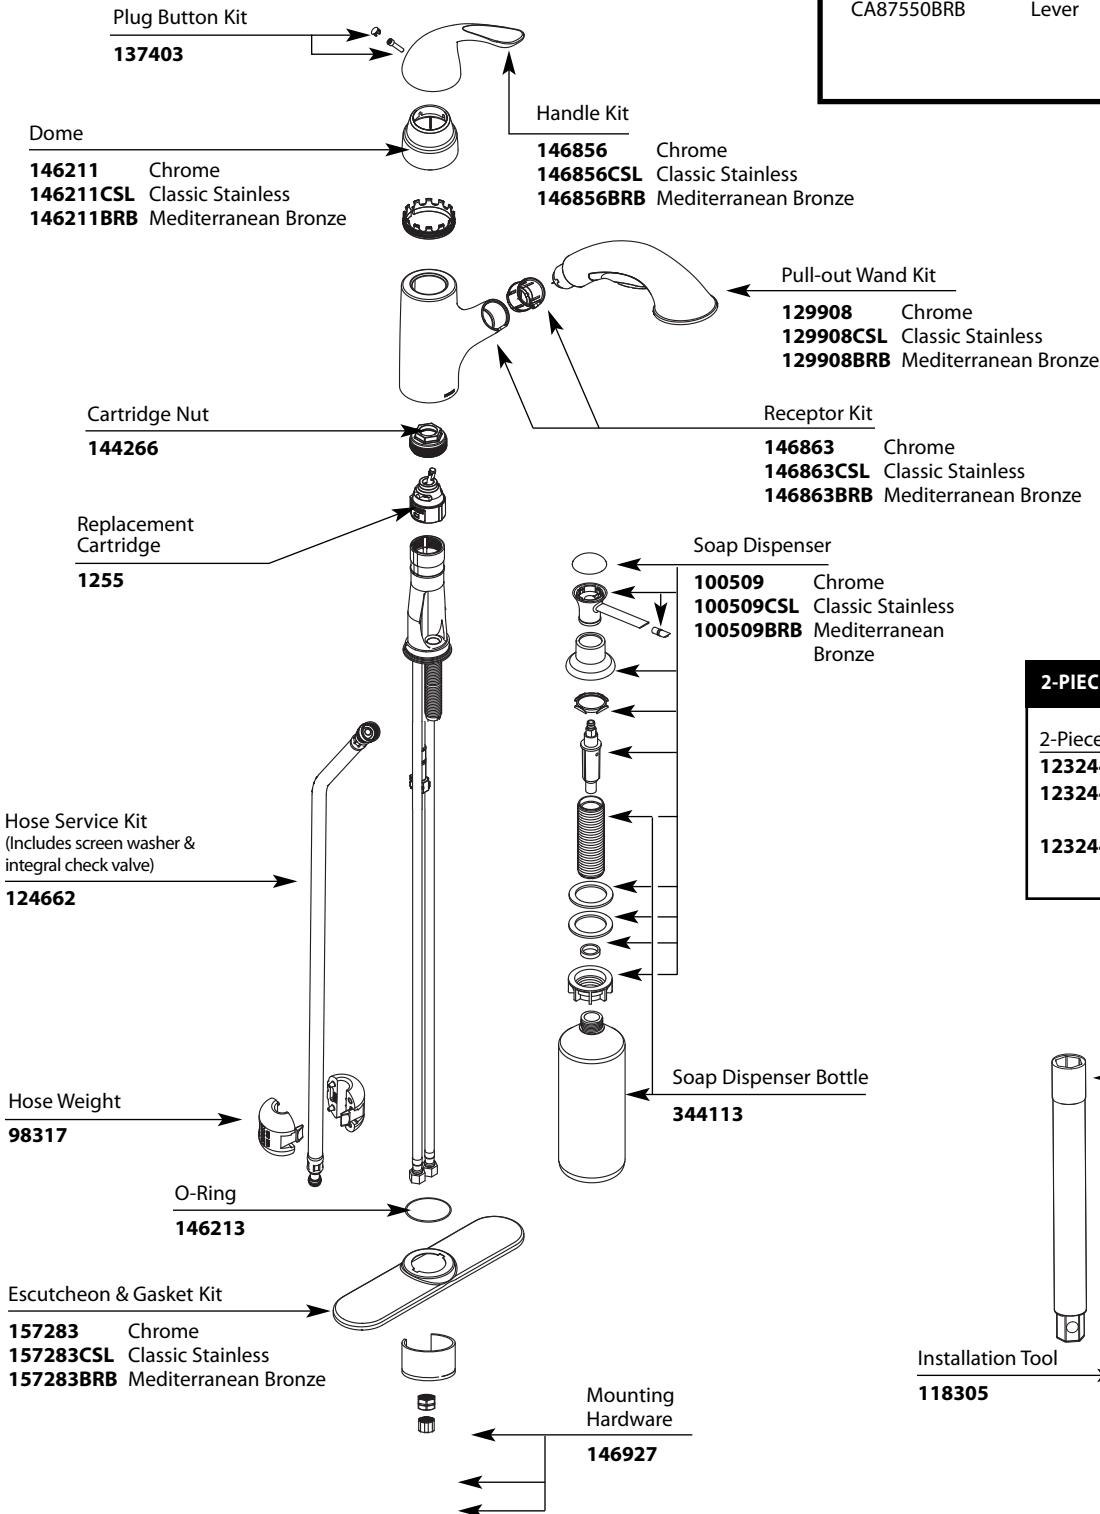

Buy it for looks. Buy it for life.®

Illustrated Parts

■ Order by Part Number

Caprillo®
Single Control Kitchen Faucet
with Pullout Spray

MODEL	TYPE	FINISH
CA87550CSD	Lever	Chrome w/dispenser
CA87550CSLSD	Lever	Classic Stainless w/dispenser
CA87550BRB	Lever	Mediterranean Bronze w/dispenser

QUICK CONNECTION
PRIOR TO 12/2009

Hose Adapter
136101

HOSE ADAPTER CLIP

Clip
152767

2-PIECE ESCUTCHEON PRIOR TO 1/2011

2-Piece Escutcheon
123244 Chrome
123244CSL Classic Stainless
123244BRB Mediterranean Bronze

Installation Tool
100110

Installation Tool
118305