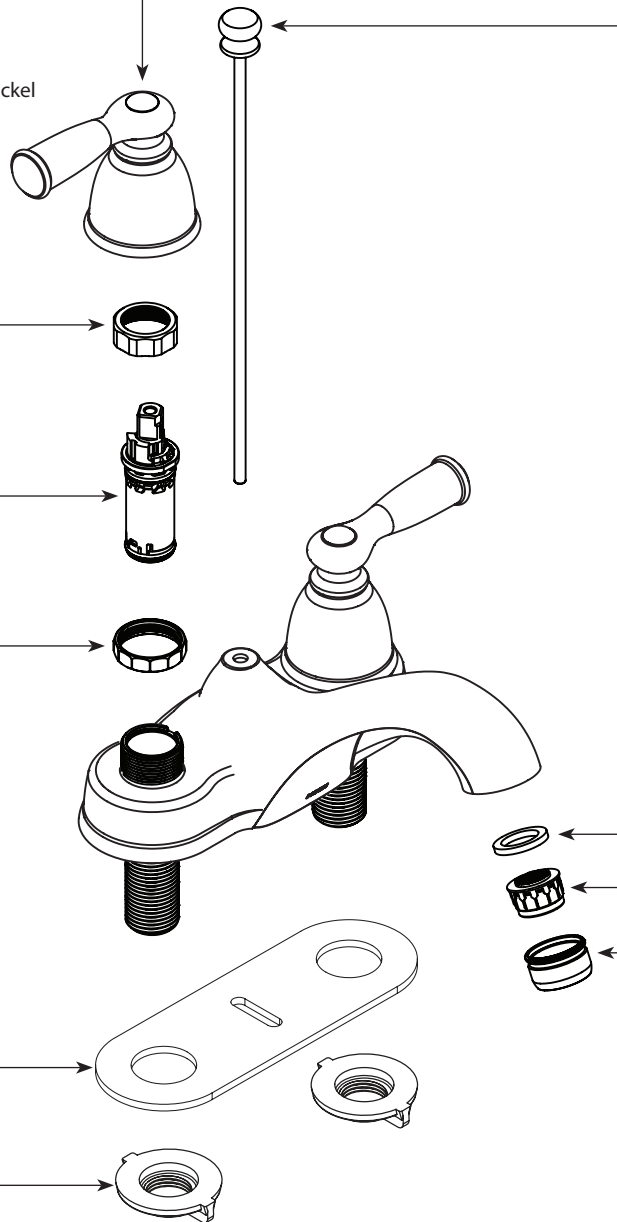

**Hardware Kit (Qty 2)**

**145665**

**Lift Rod**

- 141392** Chrome
- 141392CBN** Classic Brushed Nickel
- 141392SRN** Spot Resist Brushed Nickel

**Aerator**

- 141661** Chrome
- 141661CBN** Classic Brushed Nickel
- 141661SRN** Spot Resist Brushed Nickel

<b>WASTE ASSEMBLIES</b>	
<b>For Waste Service Order Full Assembly</b>	
<b>Non-Metallic Waste Assembly</b>	
<b>151018</b> Chrome	
<b>151018CSL</b> Classic Stainless <i>(Use for Classic Brushed Nickel and Spot Resist Brushed Nickel)</i>	
<b>USE ON DECKS &lt; 1/4" (6mm)</b>	<b>USE ON DECKS &gt; 1-3/16" (30mm)</b>
<p><b>Thin Deck Spacer Kit (Qty 2)</b> <b>146936</b></p>	<p><b>Thick Deck Extension Kit (Qty 2)</b> <b>100818</b></p>

## Illustrated Parts