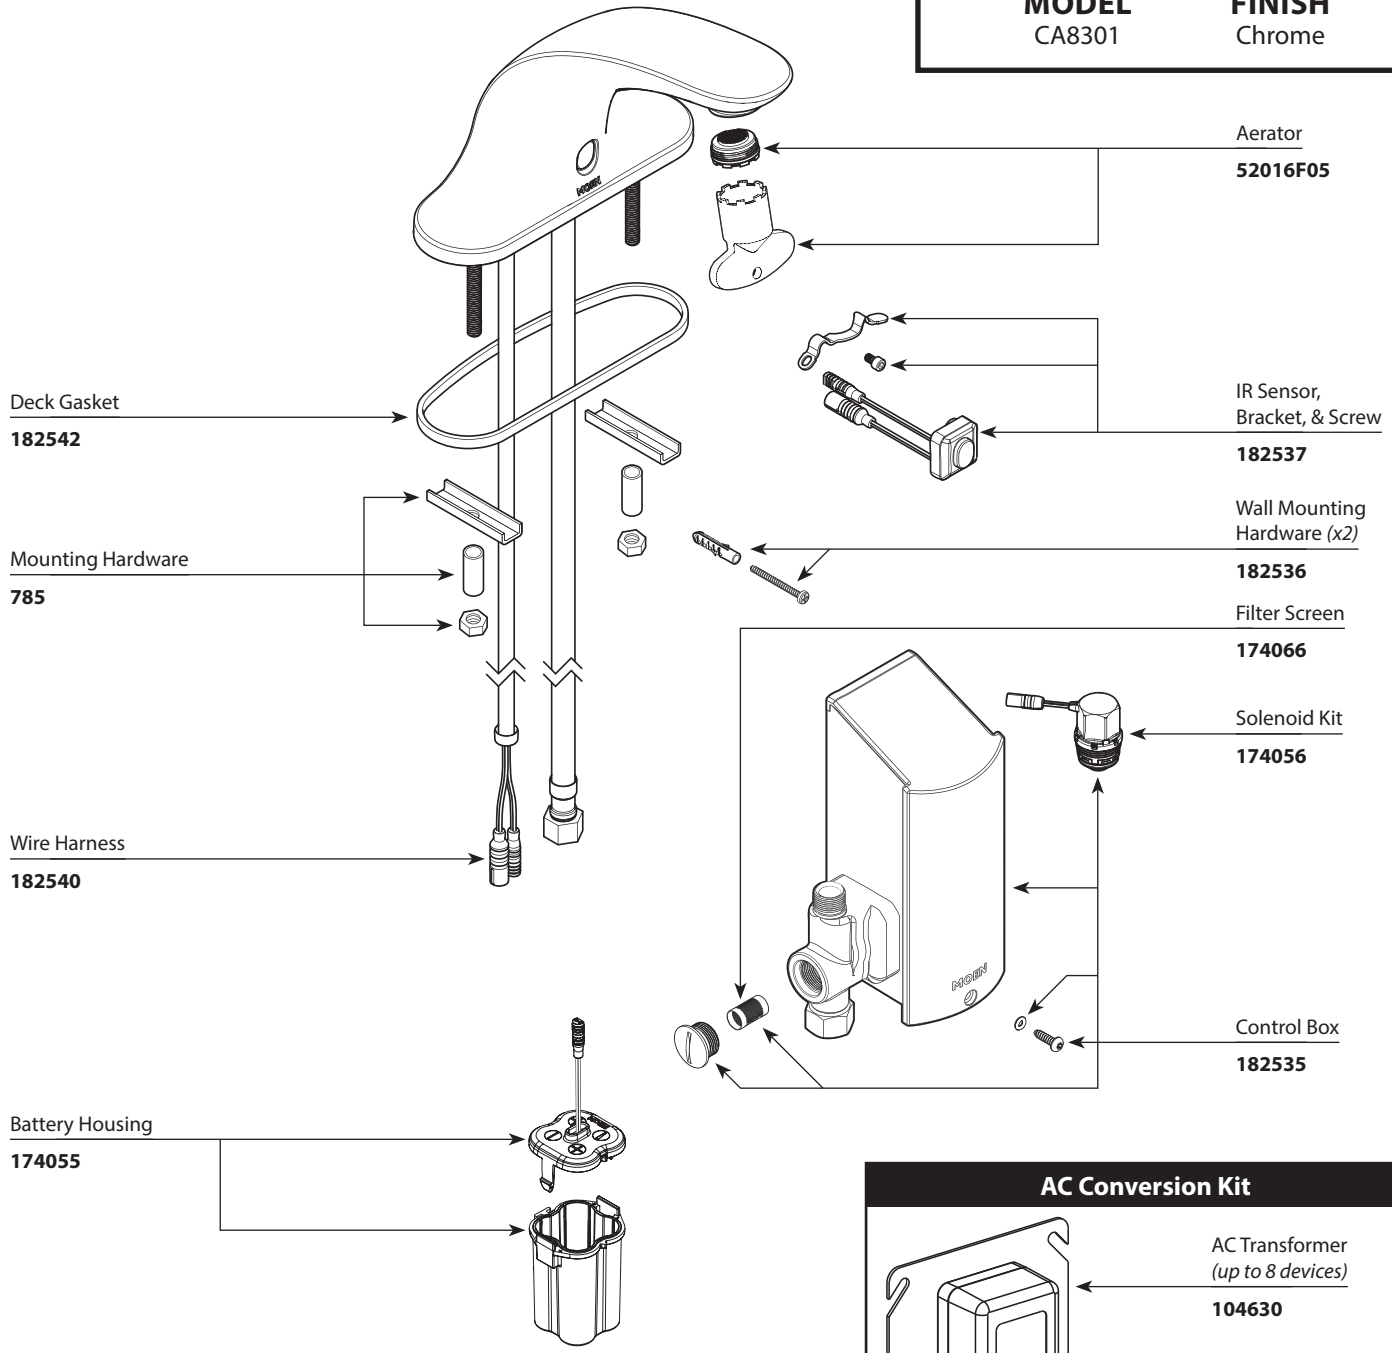

■ Order by Part Number

*There is more than 1 version of this model.
Page down to identify the version you have.*

M•POWER™ Electronic Faucet Below-Deck Transitional Style	
MODEL CA8301	FINISH Chrome

AC Conversion Kit	
	AC Transformer (up to 8 devices) 104630
	Faucet AC Connector (1 per device) 182538

■ Order by Part Number * Model is discontinued

For models manufactured before July 2016.

Deck-Mount (4" Center), Non-Mixing, Battery Powered Electronic Faucet	
MODEL	FINISH
8301	Chrome
8301P*	Polished Brass