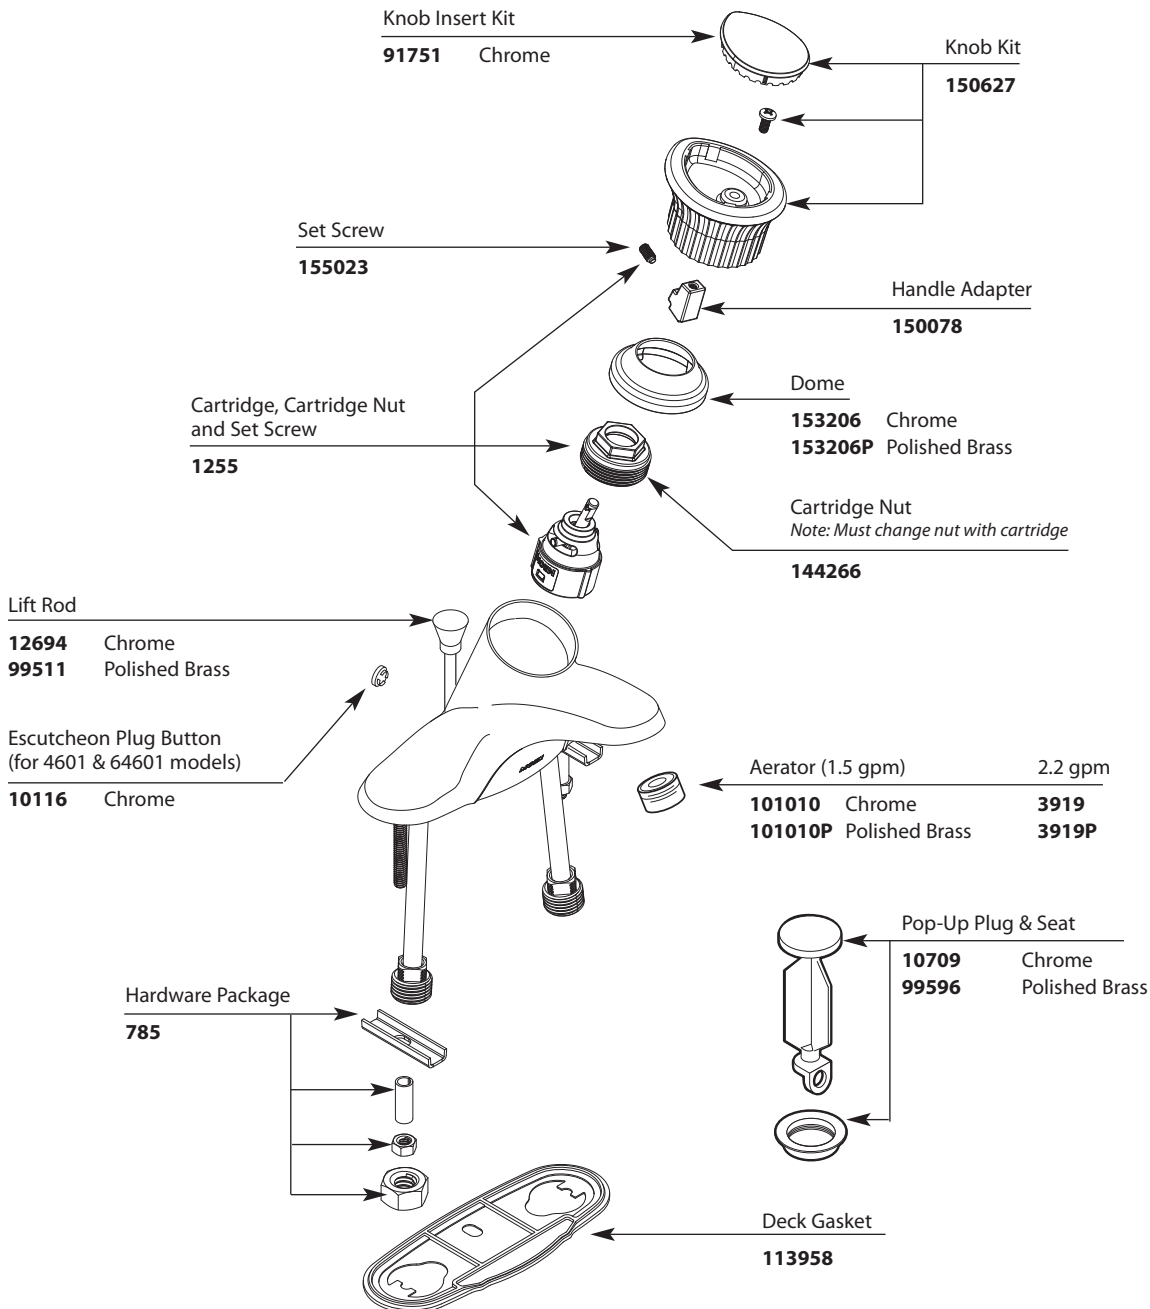

Buy it for looks. Buy it for life.®

Order by Part Number

There is more than 1 version of this model.
Page down to identify the version you have.

Illustrated Parts

CHATEAU® Single-Handle Lavatory Faucet			
MODEL		WASTE	FINISH
CA4601	Lav 1/2" connections	None	Chrome
CA4621	Lav 1/2" connections	Metallic	Chrome
CA4621P	Lav 1/2" connections	Metallic	Polished Brass
CA4625	Lav 3/8" flex supplies	Metallic	Chrome
CA64601	Lav 1/2" connections	None	Chrome
CA64620	Lav 1/2" connections	Metallic	Chrome
CA64621	Lav 1/2" connections	50/50	Chrome
CA64625	Lav 3/8" flex supplies	50/50	Chrome

Buy it for looks. Buy it for life.®

■ Order by Part Number

Illustrated Parts

CHATEAU®			
Single-Handle Lavatory Faucet			
<u>MODEL</u>		<u>WASTE</u>	<u>FINISH</u>
CA4601	Lav 1/2" connections	None	Chrome
CA4621	Lav 1/2" connections	Metallic	Chrome
CA4621P	Lav 1/2" connections	Metallic	Polished Brass
CA4625	Lav 16" supplies	Metallic	Chrome
CA64601	Lav 1/2" connections	None	Chrome
CA64620	Lav 1/2" connections	Metallic	Chrome
CA64621	Lav 1/2" connections	50/50	Chrome
CA64624	Lav 16" supplies	Metallic	Chrome
CA64625	Lav 16" supplies	50/50	Chrome