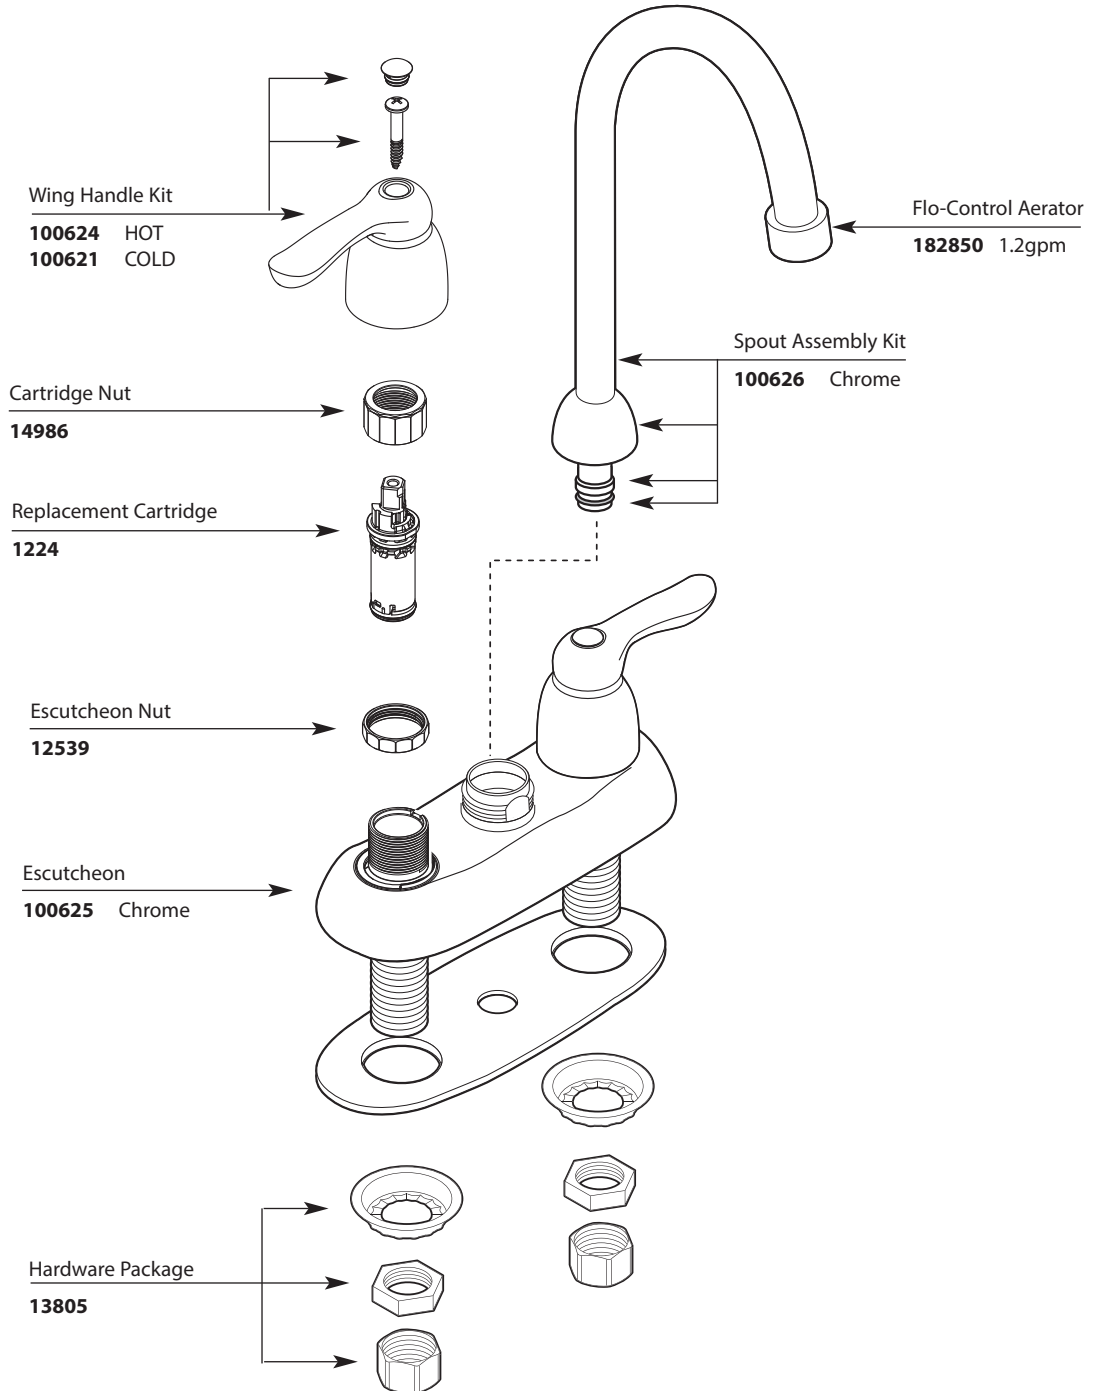

■ Order by Part Number

*There is more than 1 version of this model.
Page down to identify the version you have.*

Illustrated Parts

Two-Handle Deck Faucet		
<u>MODEL</u>	<u>HANDLE</u>	<u>FINISH</u>
8957	Wing	Chrome

■ Order by Part Number

Two-Handle Deck Faucet		
<u>MODEL</u>	<u>HANDLE</u>	<u>FINISH</u>
8957	Wing	Chrome