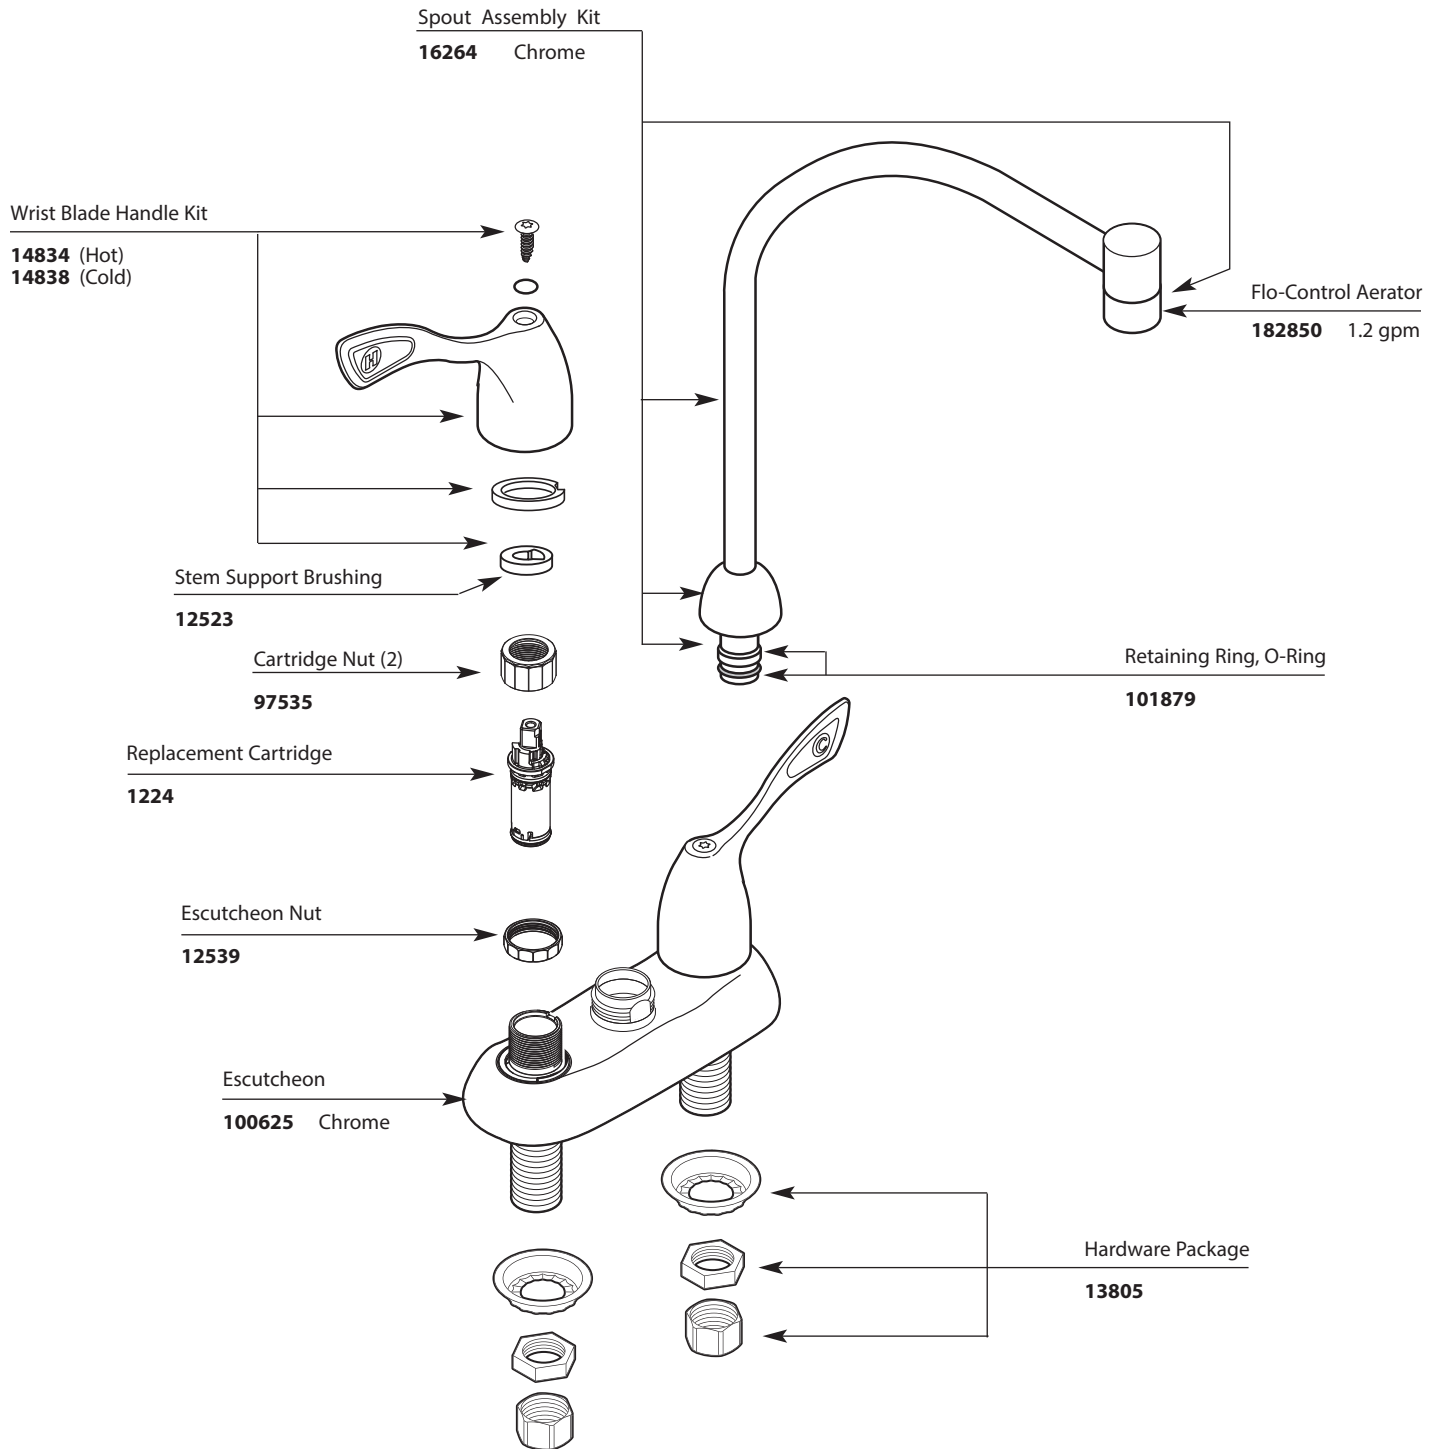

■ Order by Part Number

*There is more than 1 version of this model.  
Page down to identify the version you have.*

Two-Handle Bar Faucet		
MODEL	HANDLE	FINISH
8940	Wrist Blade	Chrome

■ Order by Part Number

Two-Handle Bar Faucet		
MODEL	HANDLE	FINISH
8940	Wrist Blade	Chrome