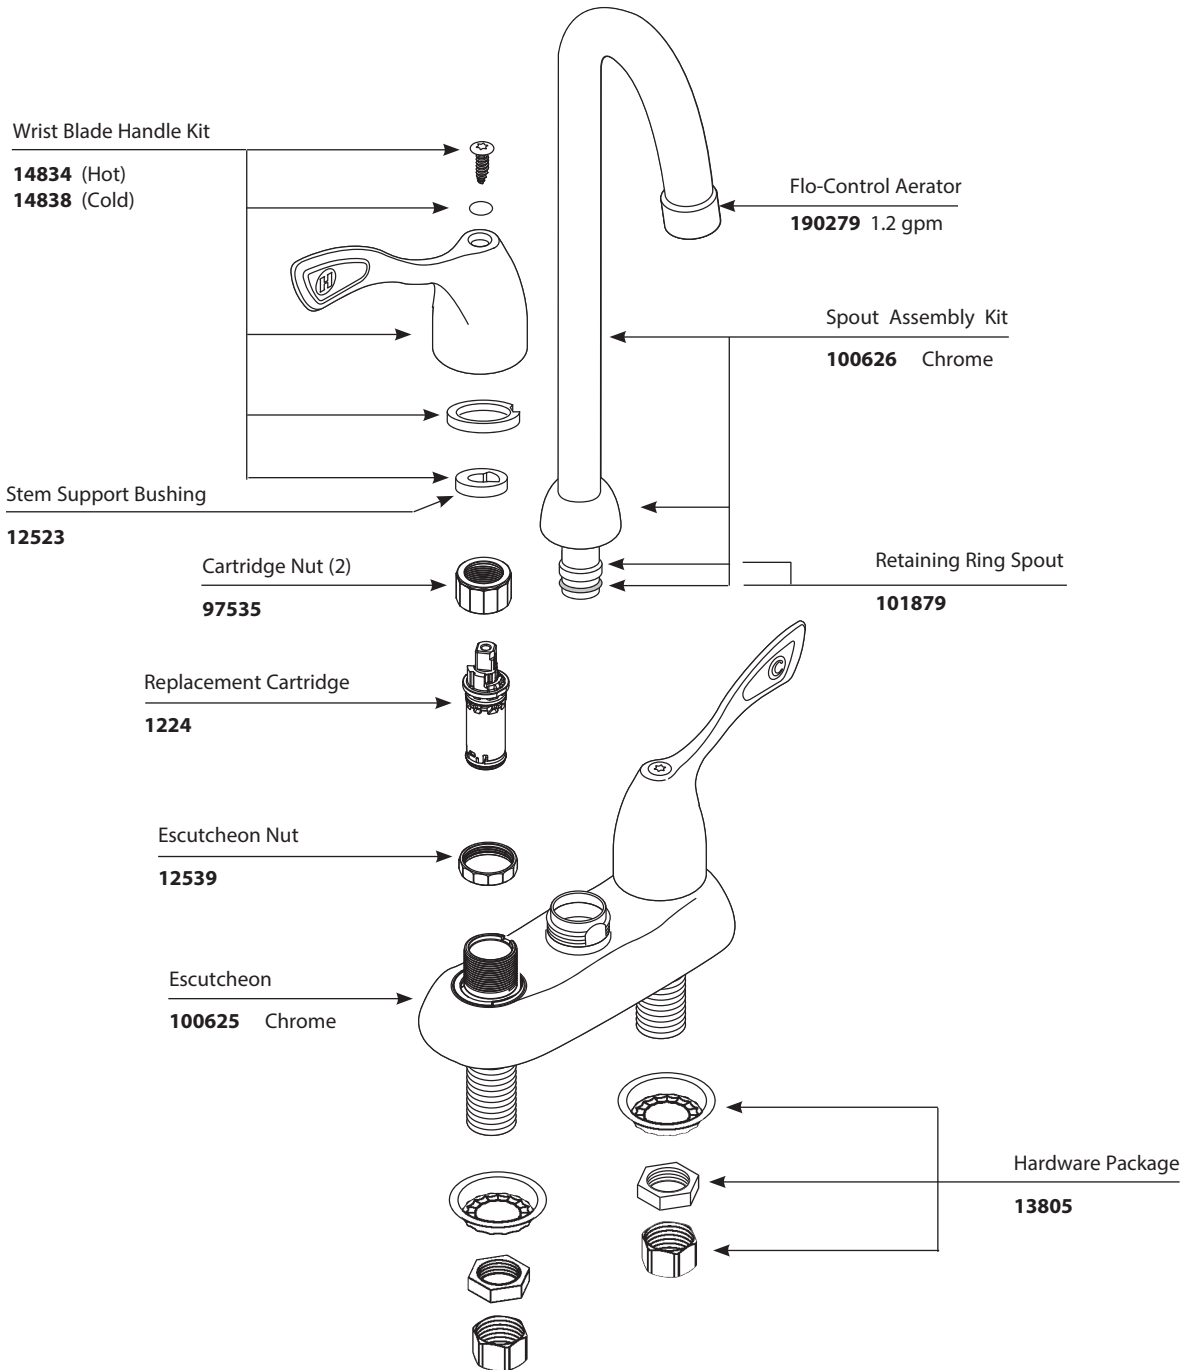

■ Order by Part Number

*There is more than one version of this model.  
Page down to identify the version you have.*

Two-Handle Bar Faucet		
MODEL	HANDLE	FINISH
8938	Wrist Blade	Chrome

■ Order by Part Number

# Illustrated Parts

Two-Handle Bar Faucet		
<u>MODEL</u>	<u>HANDLE</u>	<u>FINISH</u>
8938	Wrist Blade	Chrome

Spout Assembly Kit

15234

Wrist Blade Handle Kit

14834 (Hot)

14838 (Cold)

Stem Support Bushing

12523

Cartridge Nut (2)

97535

Replacement Cartridge

1224

Handle Stop

12522

Flo-Control Aerator

190279 1.2 gpm

Retaining Ring Spout

101879

Hardware Package

13805