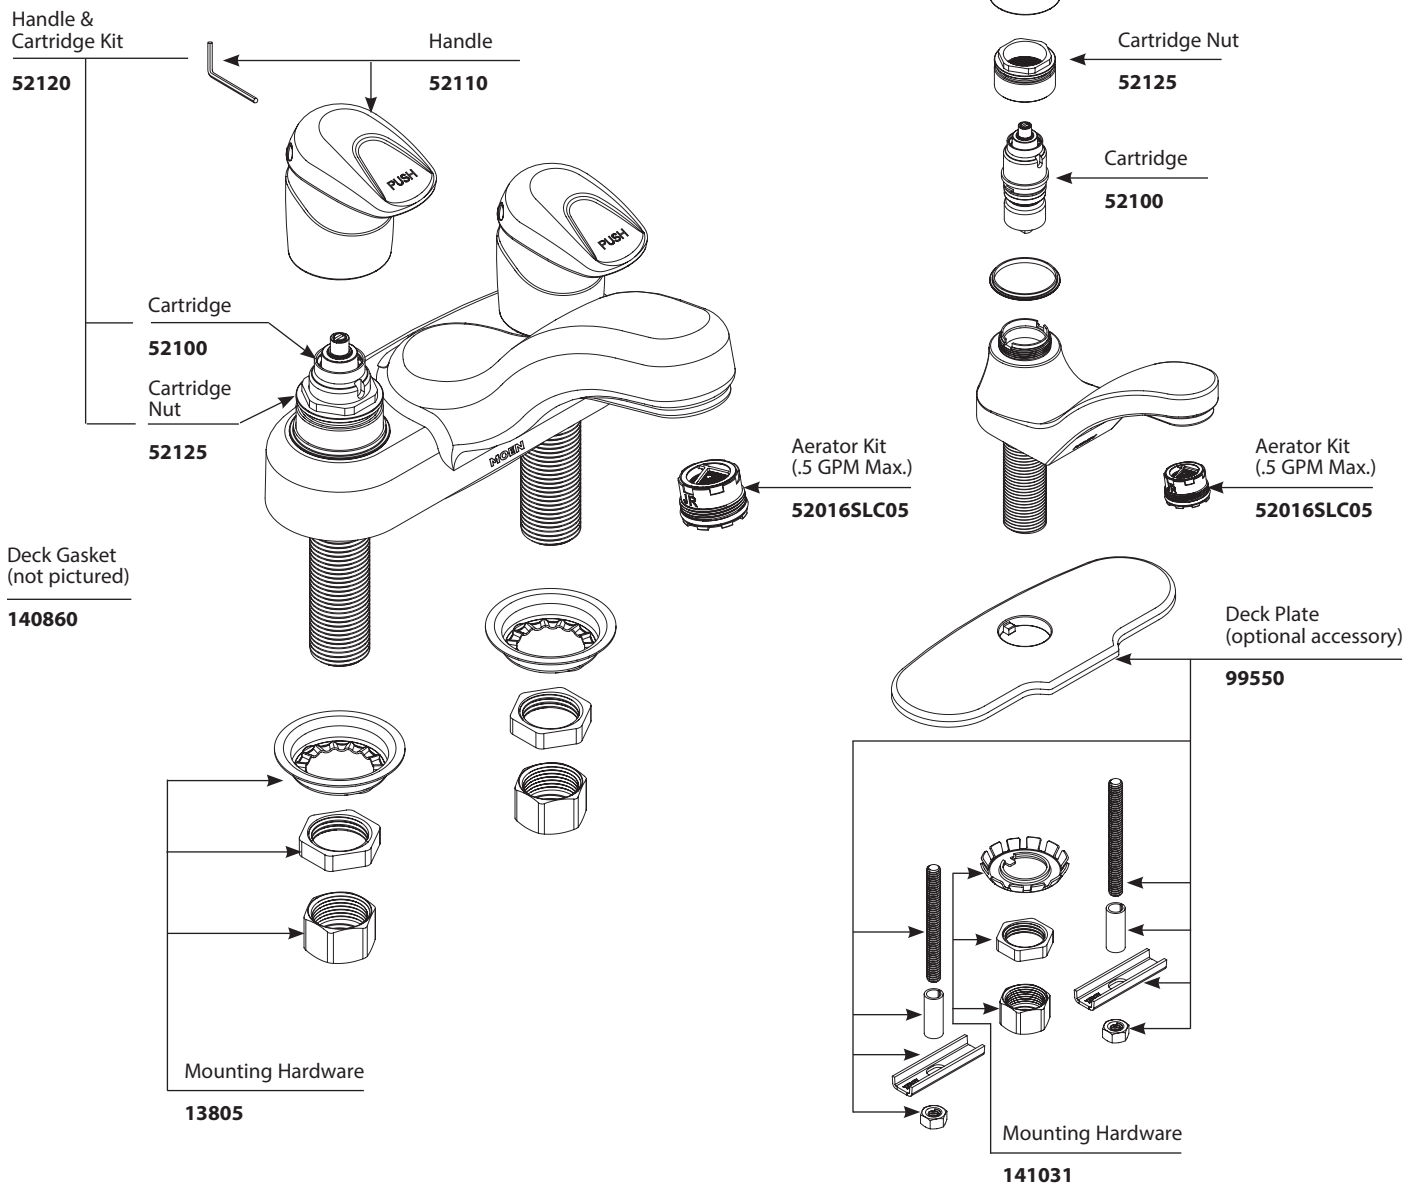

MOEN®

■ Order by Part Number

*There is more than 1 version of this model.
Page down to identify the version you have.*

Illustrated Parts

Two-Handle ADA Metering Lavatory Faucet

<u>MODEL</u>	<u>HANDLE</u>	<u>FINISH</u>
8884	1 Handle	Chrome
8886	2 Handle	Chrome

■ Order by Part Number

Two-Handle ADA Metering Lavatory Faucet

<u>MODEL</u>	<u>HANDLE</u>	<u>FINISH</u>
8884	1 Handle	Chrome
8886	2 Handle	Chrome