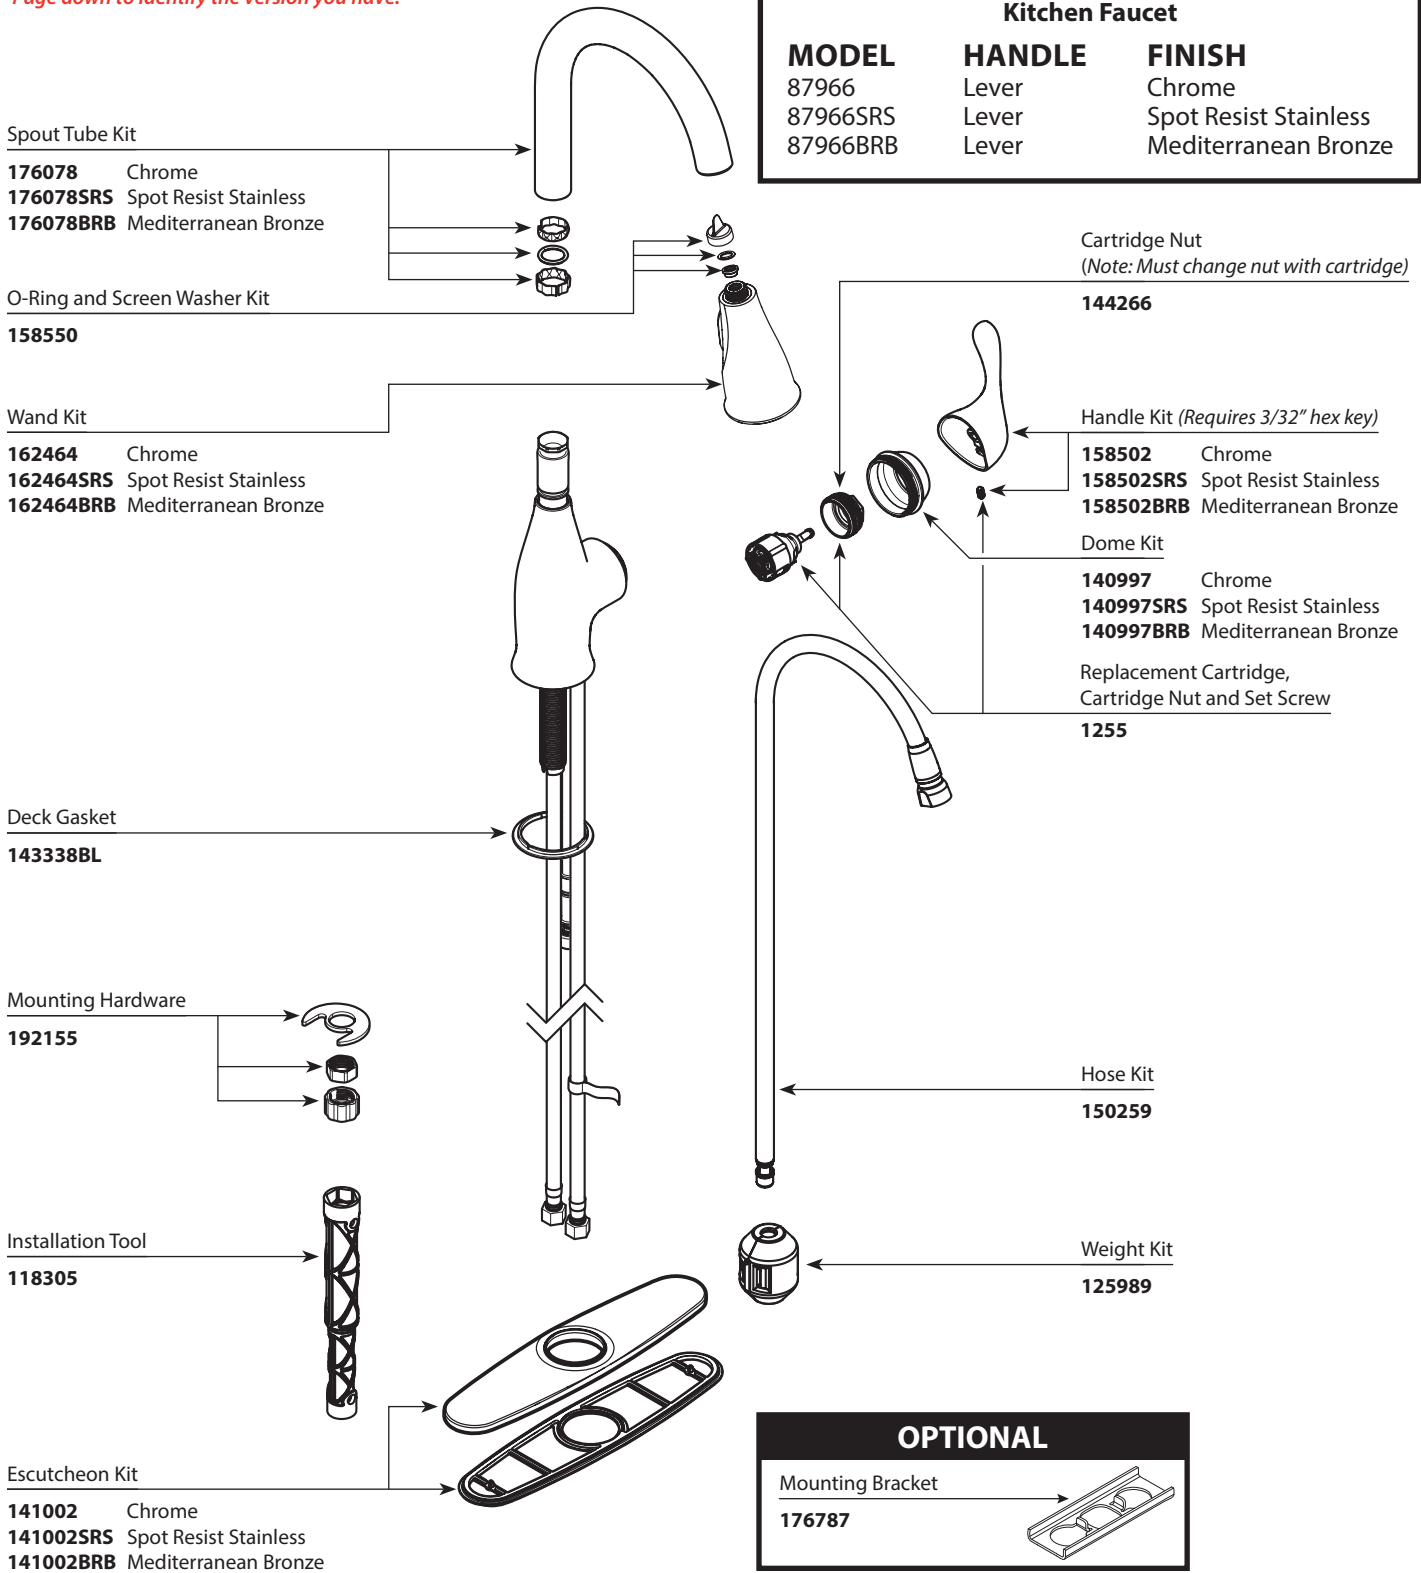

■ Order by Part Number

*There is more than one version of this model.
Page down to identify the version you have.*

KADEN™
Single Handle High Arc Pull Down
Kitchen Faucet

MODEL	HANDLE	FINISH
87966	Lever	Chrome
87966SRS	Lever	Spot Resist Stainless
87966BRB	Lever	Mediterranean Bronze

OPTIONAL

Mounting Bracket →
176787

■ Order by Part Number

KADEN™
Single Handle High Arc Pull Down
Kitchen Faucet

MODEL	HANDLE	FINISH
87966	Lever	Chrome
87966SRS	Lever	Spot Resist Stainless
87966BRB	Lever	Mediterranean Bronze