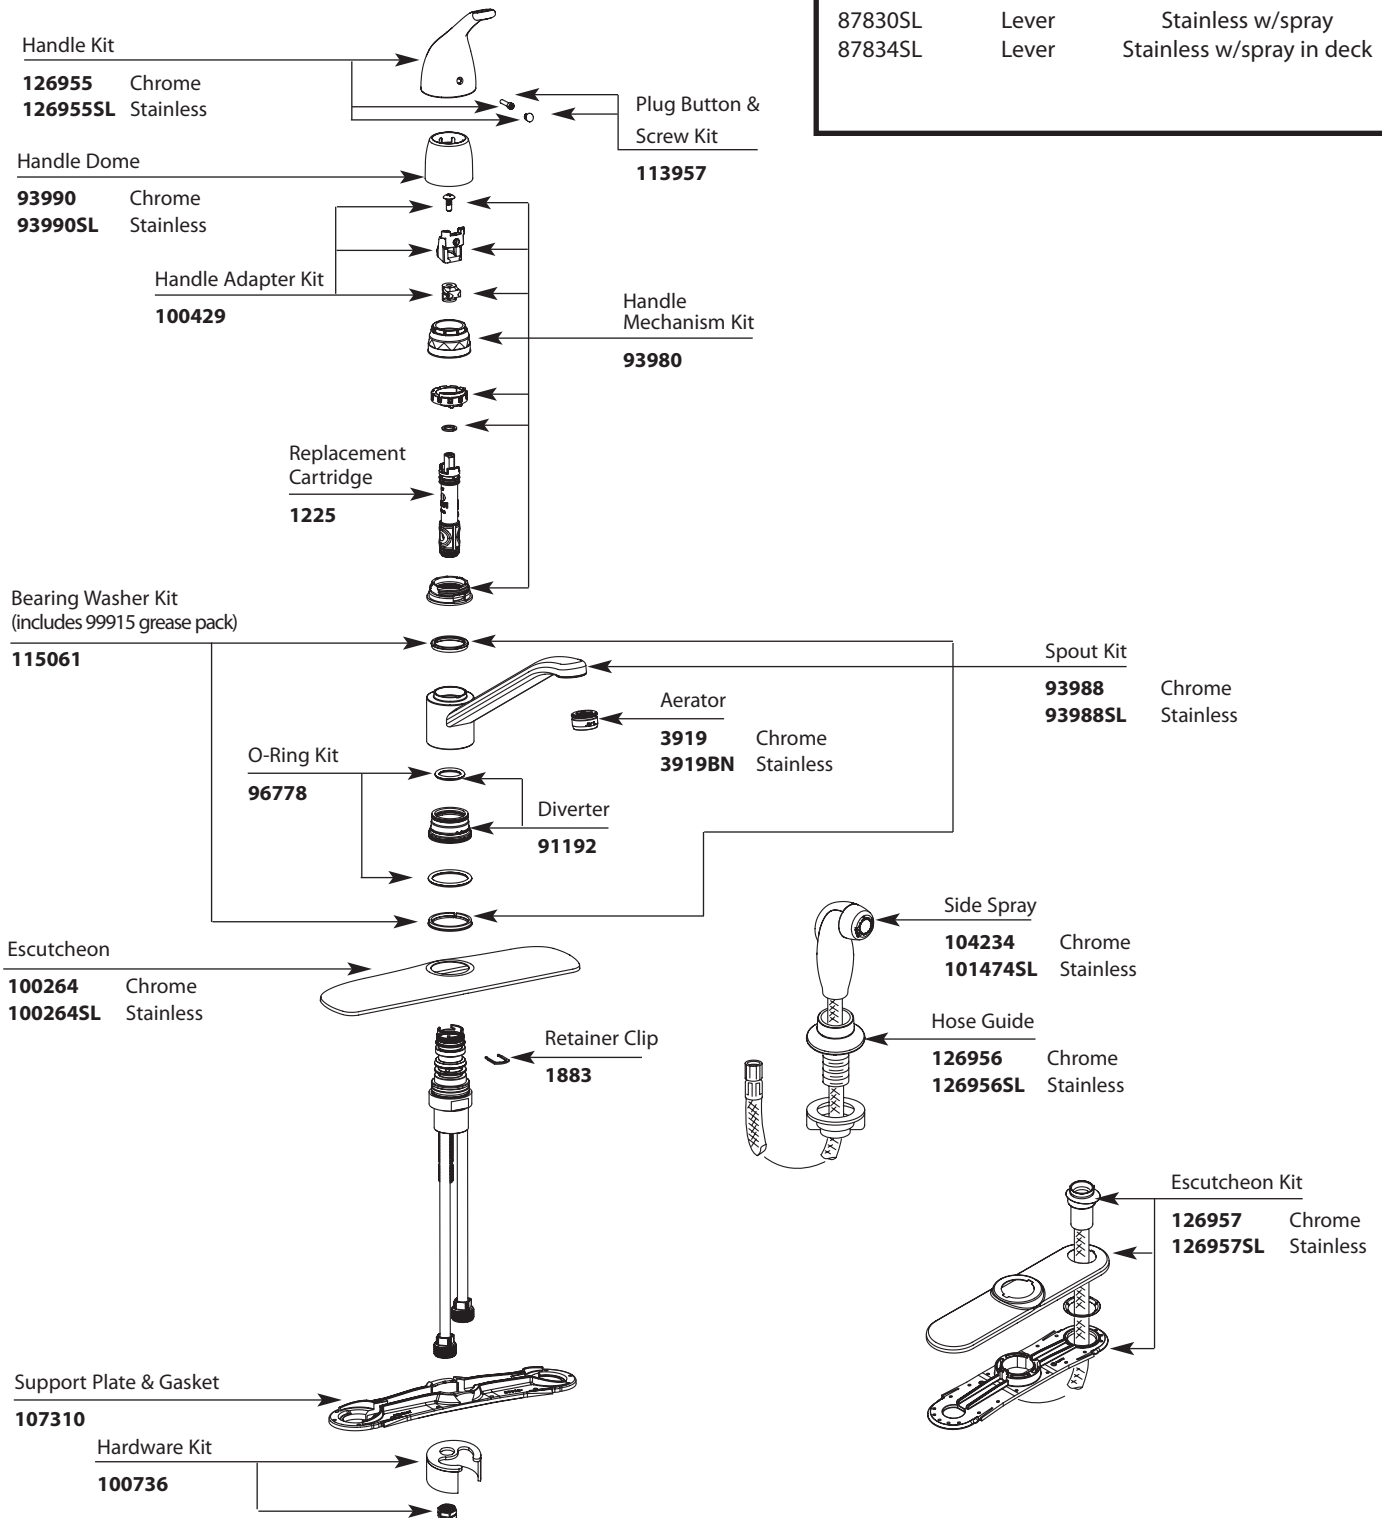

Buy it for looks. Buy it for life.®

■ Order by Part Number

# Illustrated Parts

## Single-Handle Kitchen Faucet w/side spray

MODEL	TYPE	FINISH
87830	Lever	Chrome w/spray
87834	Lever	Chrome w/spray in deck
87835	Lever	Chrome
87830SL	Lever	Stainless w/spray
87834SL	Lever	Stainless w/spray in deck