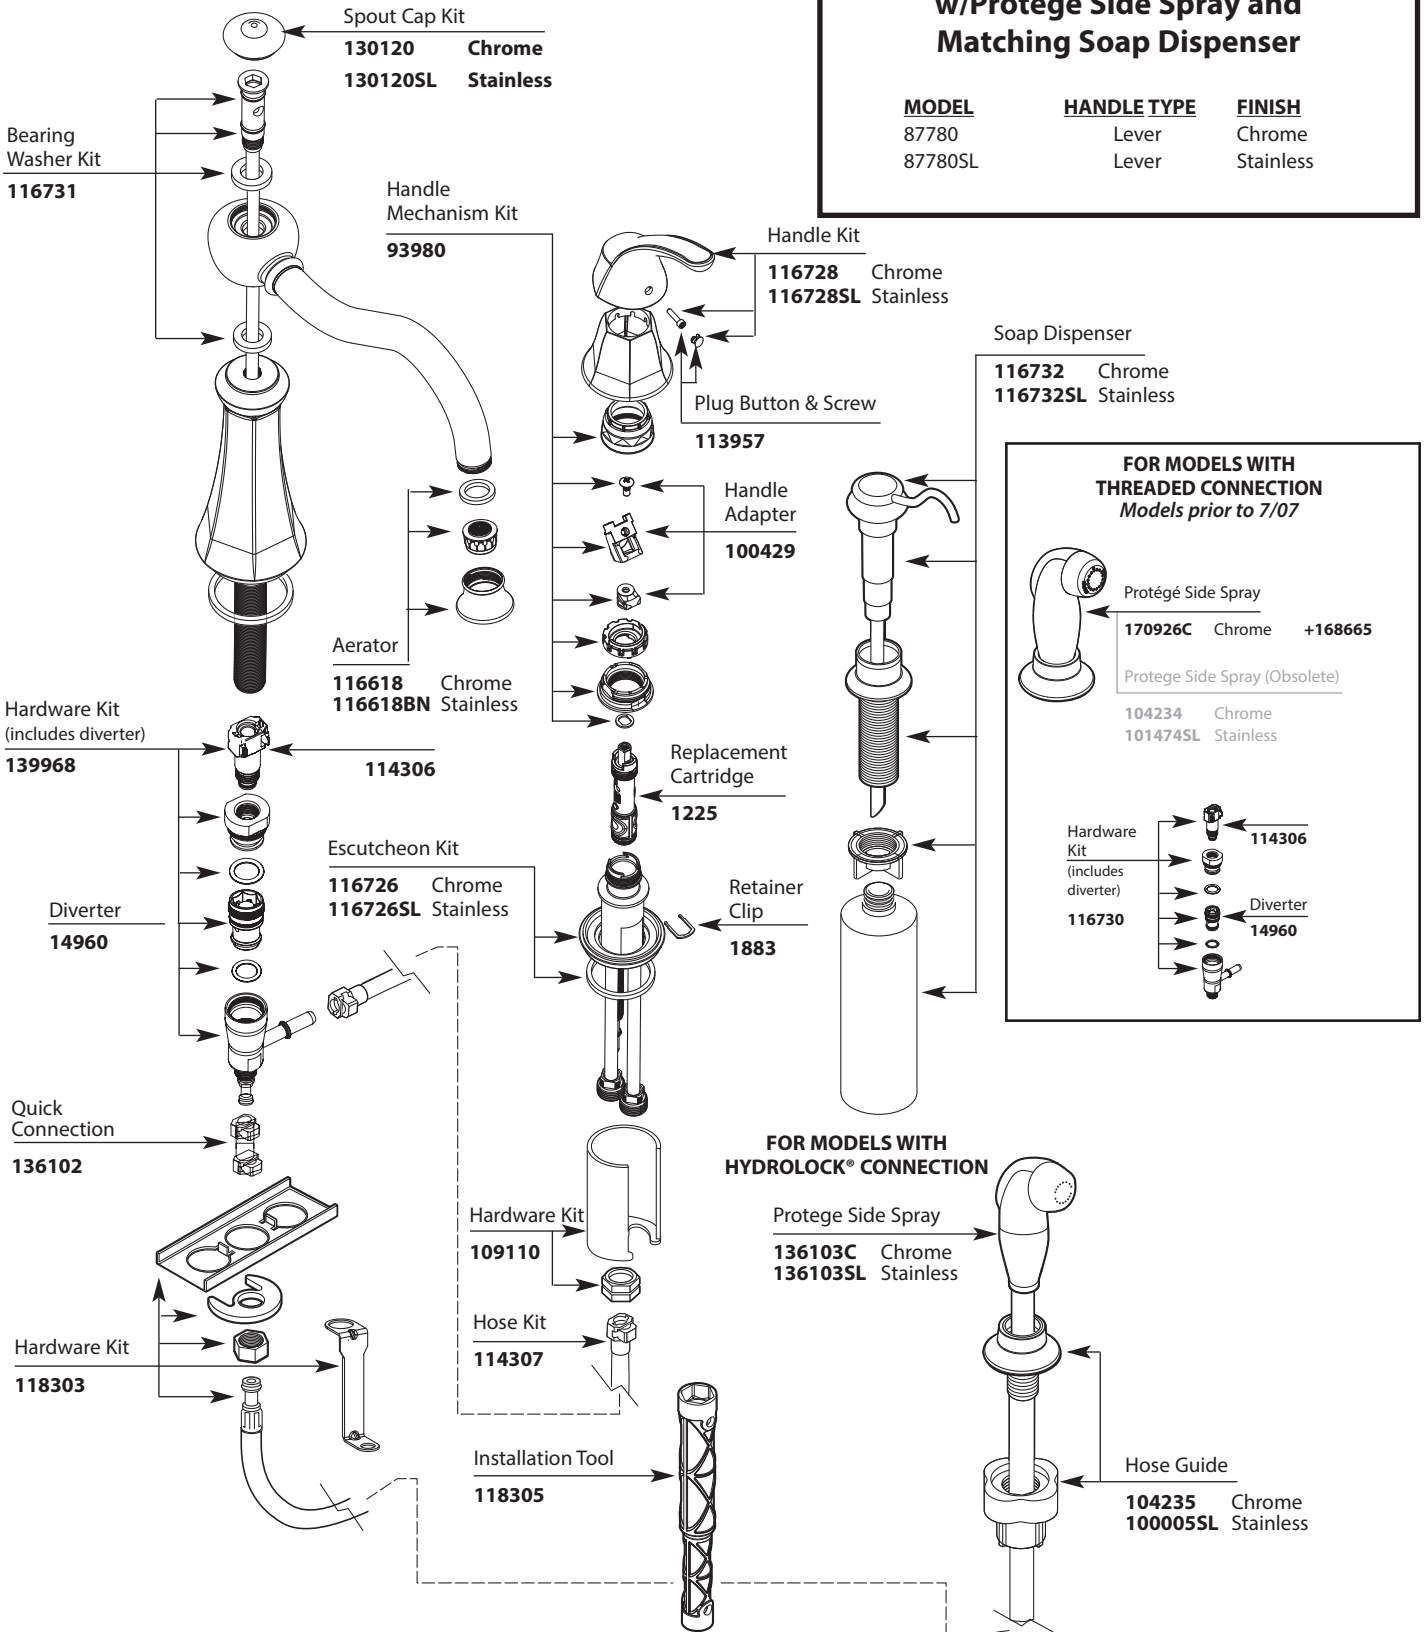

# Illustrated Parts

■ Order by Part Number

Single-Handle Kitchen Faucet w/Protégé Side Spray and Matching Soap Dispenser		
MODEL	HANDLE TYPE	FINISH
87780	Lever	Chrome
87780SL	Lever	Stainless

**FOR MODELS WITH THREADED CONNECTION Models prior to 7/07**

**Protégé Side Spray**  
**170926C** Chrome +168665

**Protege Side Spray (Obsolete)**  
**104234** Chrome  
**101474SL** Stainless

**Hardware Kit (includes diverter)**  
**116730**

**114306**  
**Diverter**  
**14960**

**FOR MODELS WITH HYDROLOCK® CONNECTION**

**Protege Side Spray**  
**136103C** Chrome  
**136103SL** Stainless

**Hose Guide**  
**104235** Chrome  
**100005SL** Stainless

MOEN, PROTEGE, HYDROLOCK, 30000149X  
 8/2007