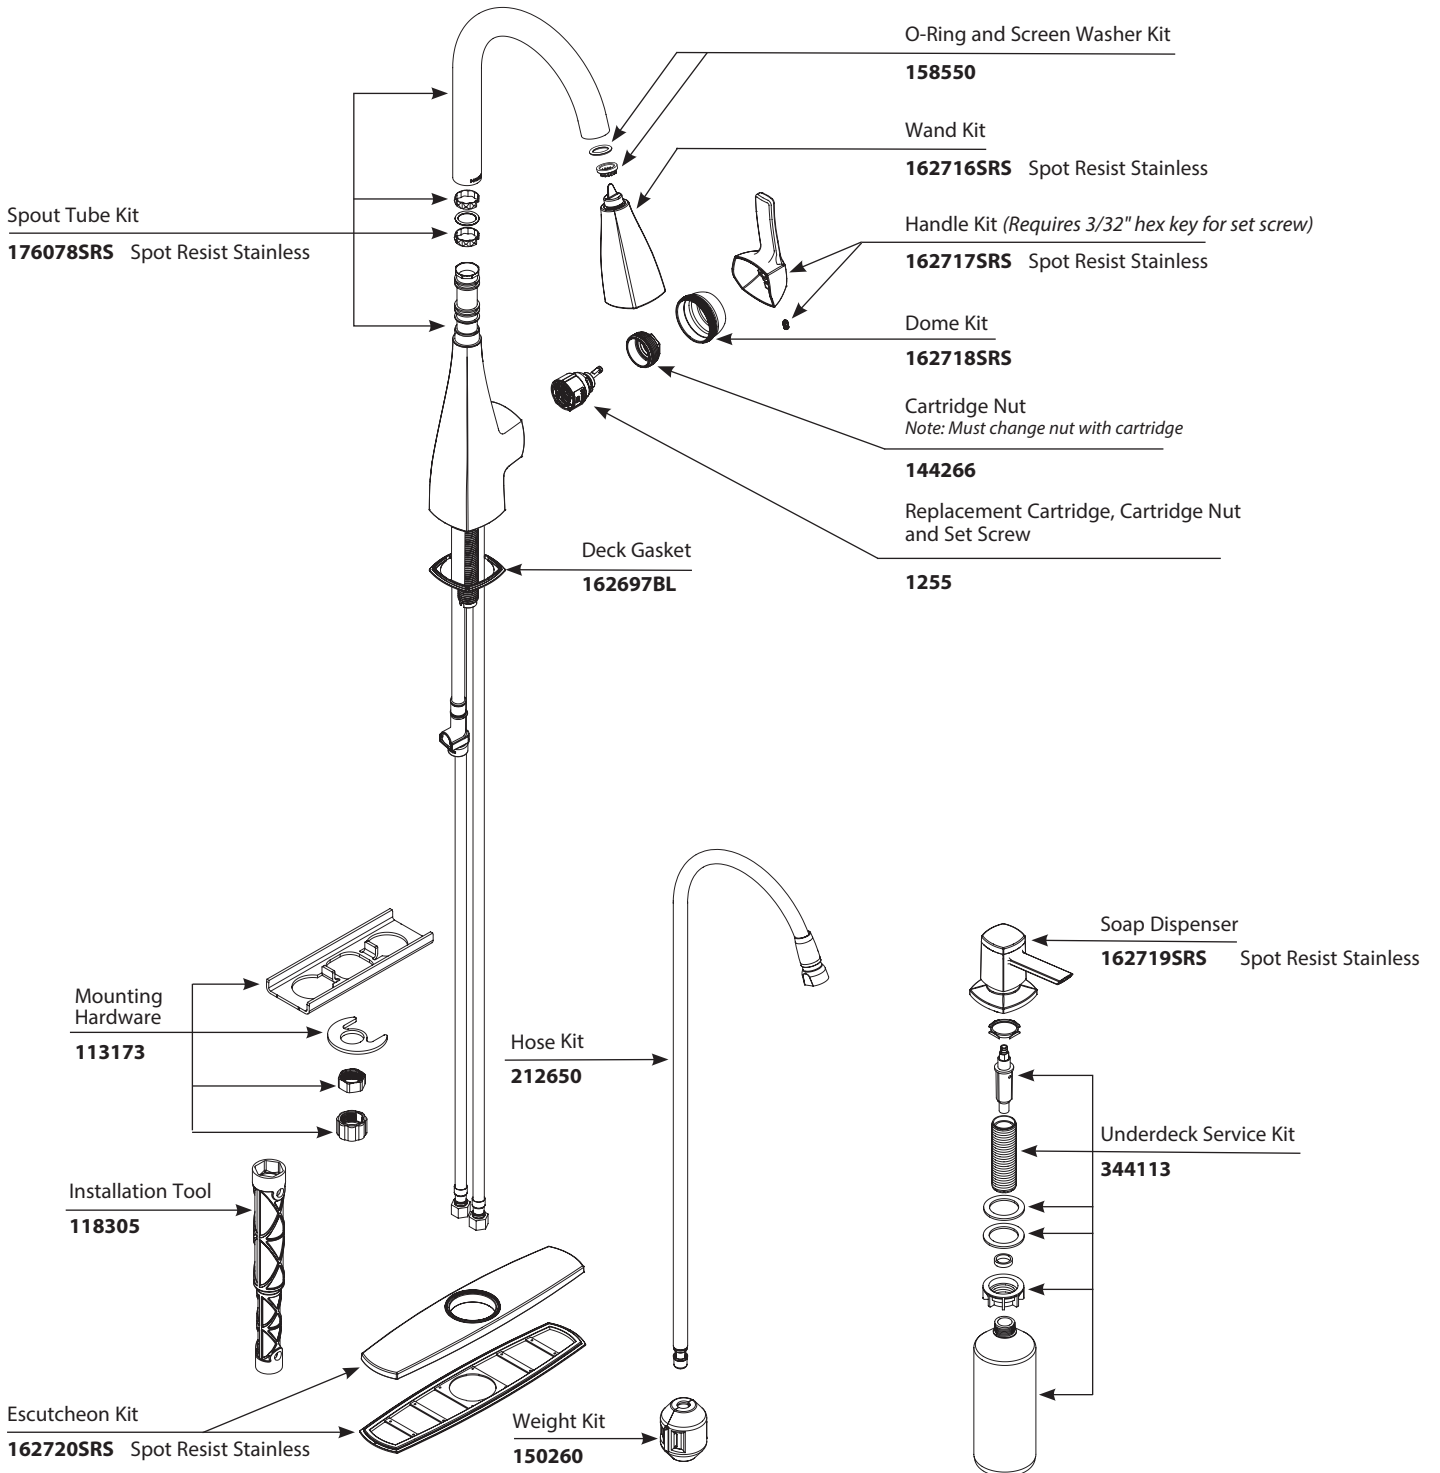

# Illustrated Parts

■ Order by Part Number

*There is more than 1 version of this model.  
Page down to identify the version you have.*

## Kiran™ Single-Handle High Arc Pulldown Kitchen Faucet

MODEL	HANDLE	FINISH
87599SRS	Lever	Spot Resist Stainless

■ Order by Part Number

## Kiran™ Single-Handle High Arc Pulldown Kitchen Faucet

MODEL	HANDLE	FINISH
87599SRS	Lever	Spot Resist Stainless