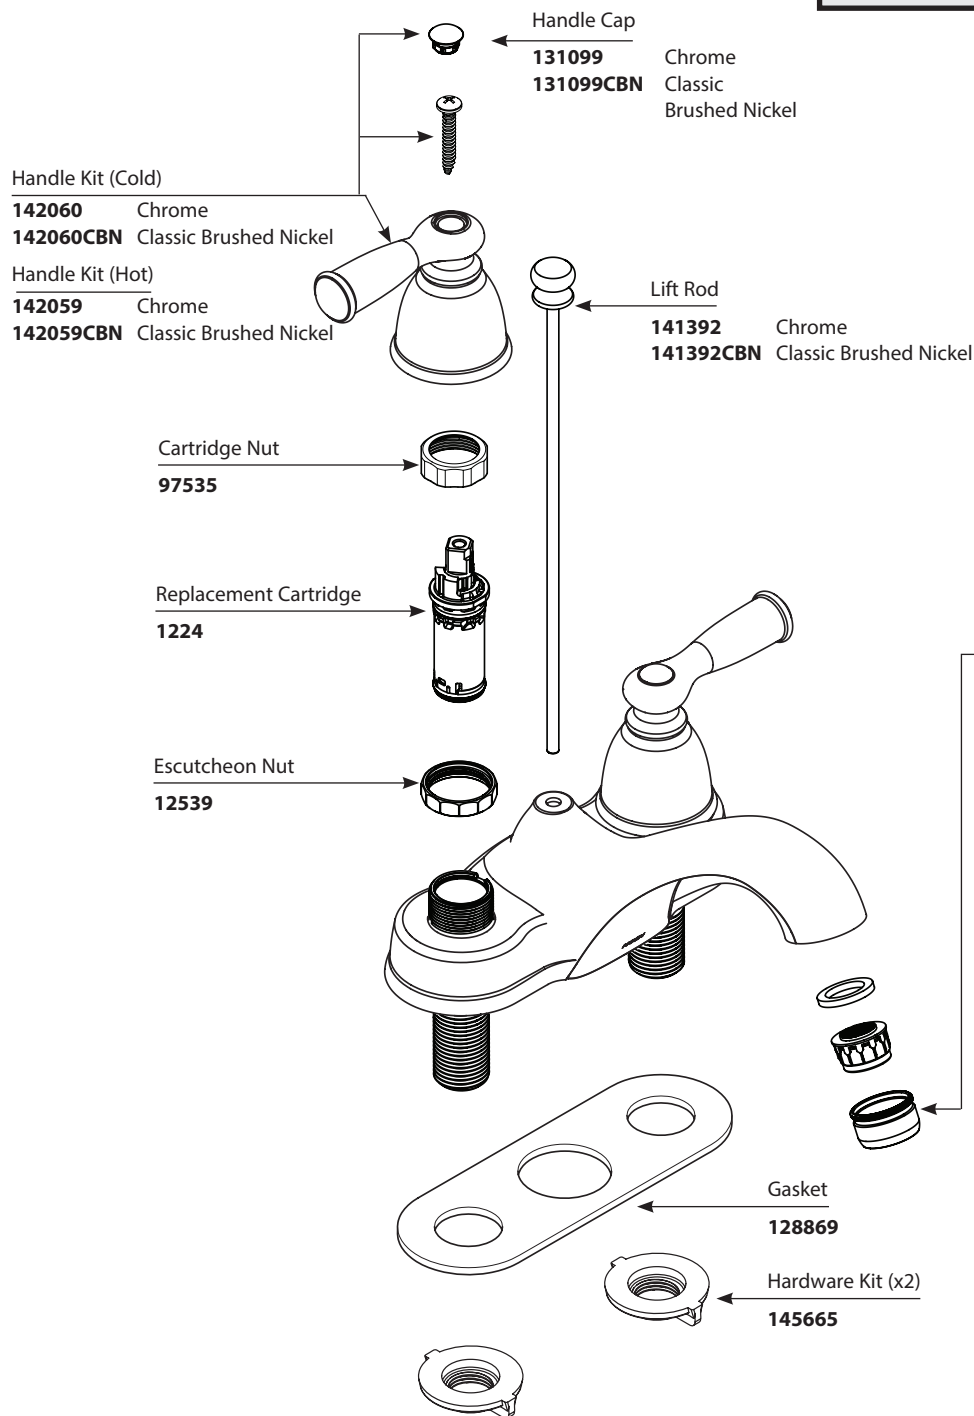

■ Order by Part Number

Illustrated Parts

BANBURY®		
Two Handle Lavatory Faucet		
MODEL	TYPE	FINISH
Discontinued Skus		
84912	Lever	Chrome
84912CBN	Lever	Classic Brushed Nickel

WASTE ASSEMBLIES	
Waste Plug 12314 Chrome	
Waste Assembly (Obsolete) 139246 Chrome 139246CSL Classic Stainless <i>(Use for Spot Resist Brushed Nickel)</i>	
USE ON DECKS < 1/4" (6mm)	USE ON DECKS > 1-3/16" (30mm)
 Thin Deck Spacer Kit (Qty 2) 146936	 Thick Deck Extension Kit (Qty 2) 100818

MOEN® EXP. 3/2019 300004127