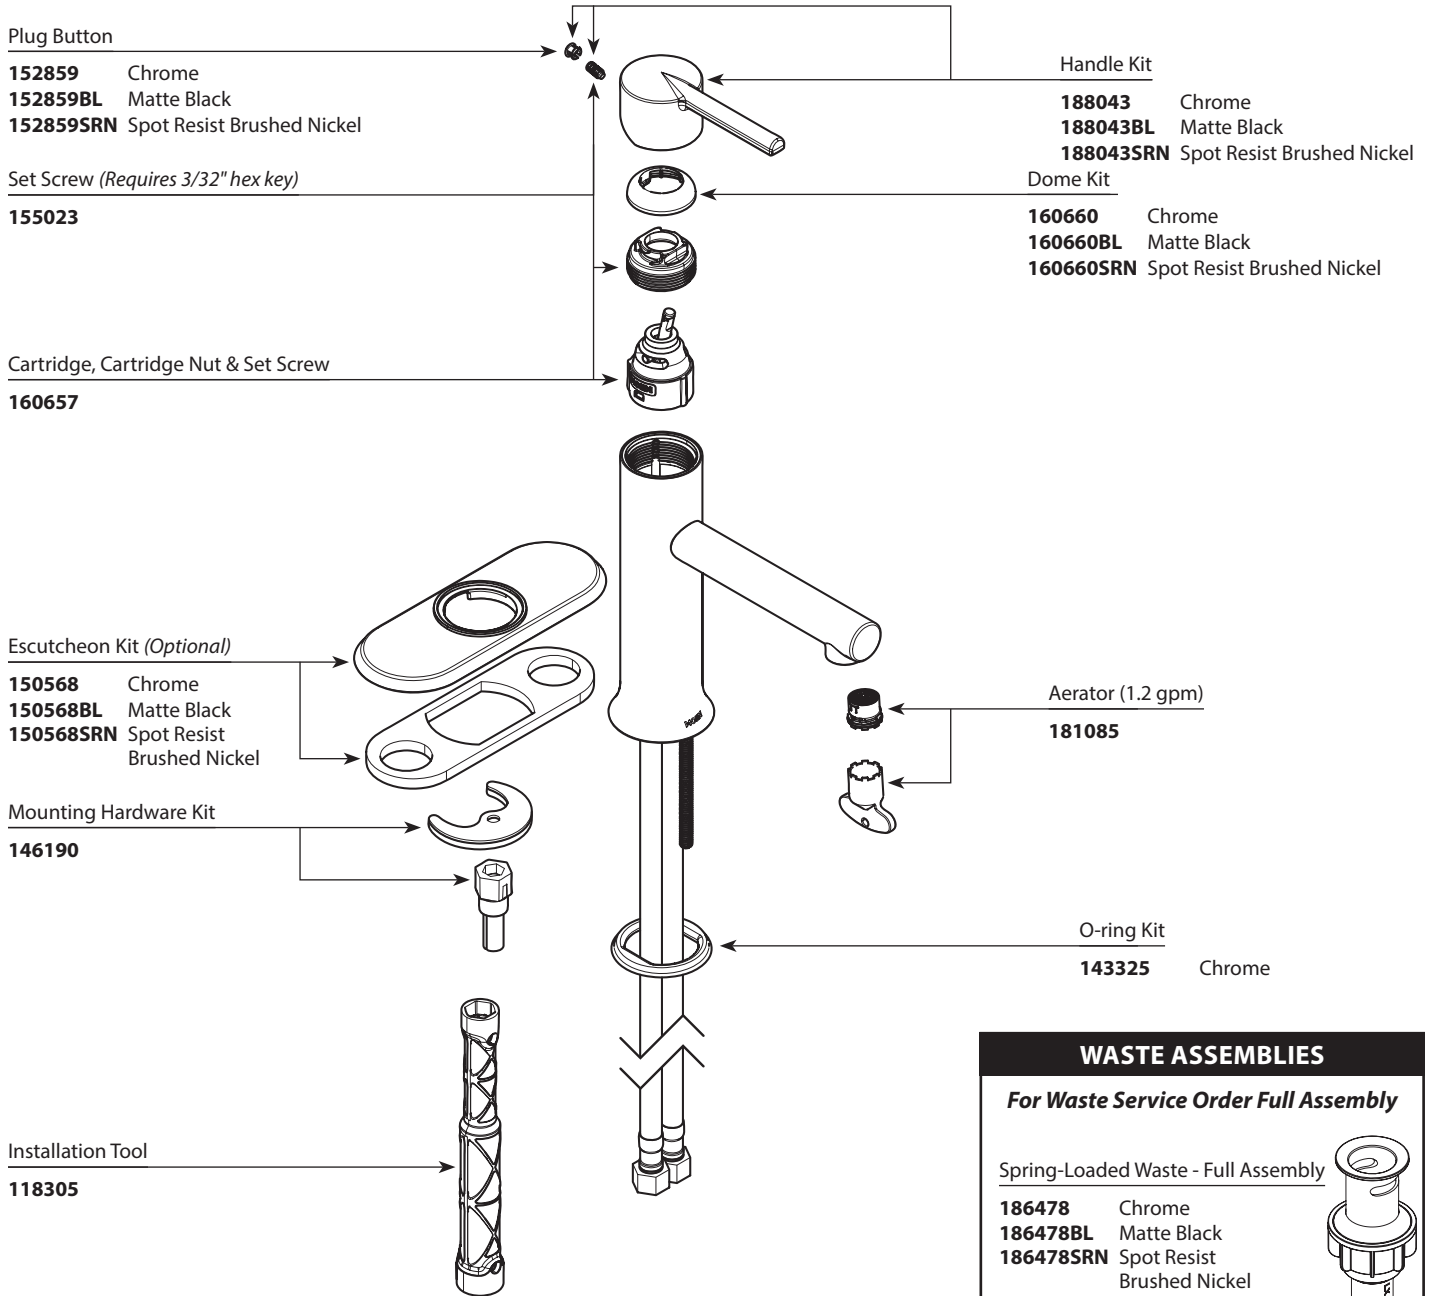

There is more than 1 version of this model.
Page down to identify the version you have.

■ Order by Part Number

ARLYS™ Single-Handle Lavatory Faucet		
MODEL	FINISH	NOTES
84770	Chrome	Spring-Loaded Waste
84770BL	Matte Black	Spring-Loaded Waste
84770SRN	Spot Resist Brushed Nickel	Spring-Loaded Waste

WASTE ASSEMBLIES	
For Waste Service Order Full Assembly	
<u>Spring-Loaded Waste - Full Assembly</u>	
186478	Chrome
186478BL	Matte Black
186478SRN	Spot Resist Brushed Nickel