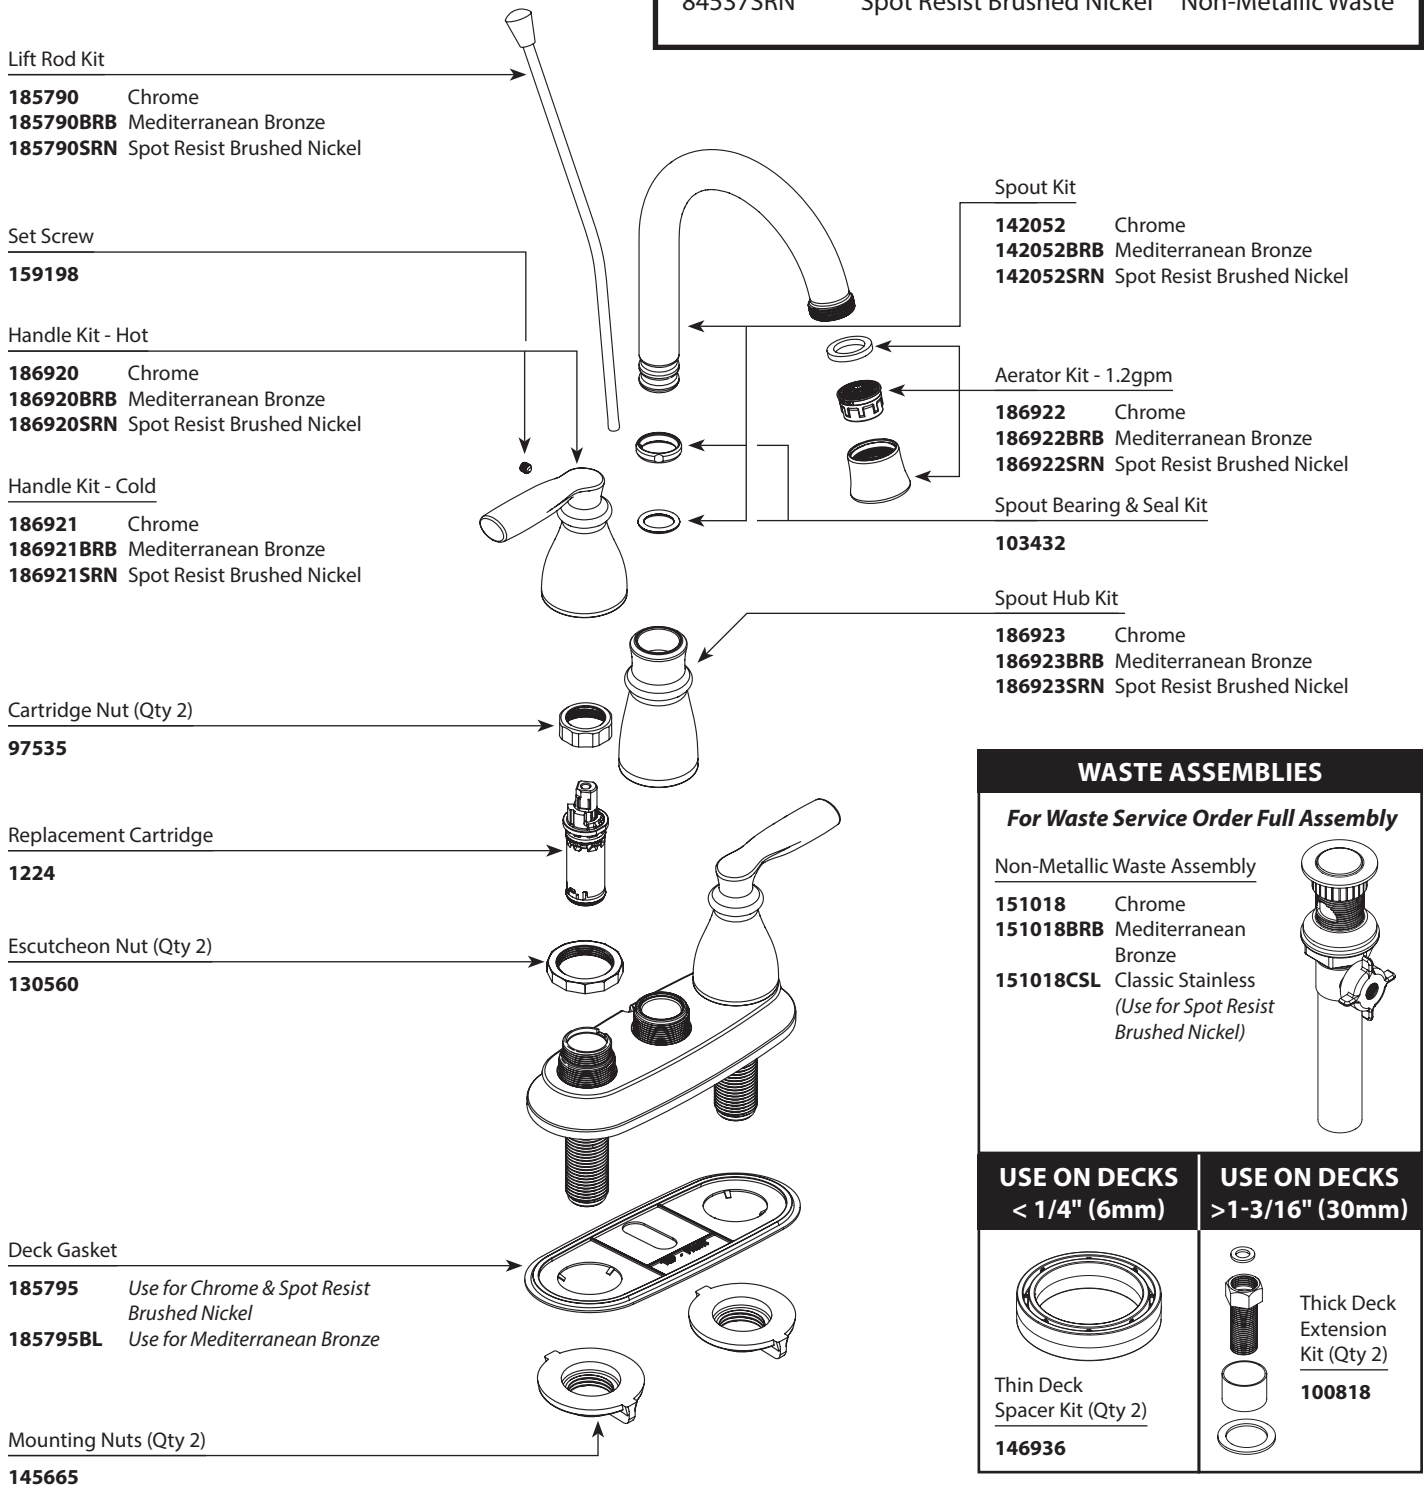

Buy it for looks. Buy it for life.®

Illustrated Parts

■ Order by Part Number

HILLIARD®		
Two Handle Centerset Lavatory Faucet		
MODEL	FINISH	NOTES
84537	Chrome	Non-Metallic Waste
84537BRB	Mediterranean Bronze	Non-Metallic Waste
84537SRN	Spot Resist Brushed Nickel	Non-Metallic Waste

WASTE ASSEMBLIES	
For Waste Service Order Full Assembly	
Non-Metallic Waste Assembly	
151018 Chrome	
151018BRB Mediterranean Bronze	
151018CSL Classic Stainless <i>(Use for Spot Resist Brushed Nickel)</i>	
USE ON DECKS < 1/4" (6mm)	USE ON DECKS > 1-3/16" (30mm)
Thin Deck Spacer Kit (Qty 2) 146936	Thick Deck Extension Kit (Qty 2) 100818

MOEN, EXPLORE, SHOWN, 3/2015/17