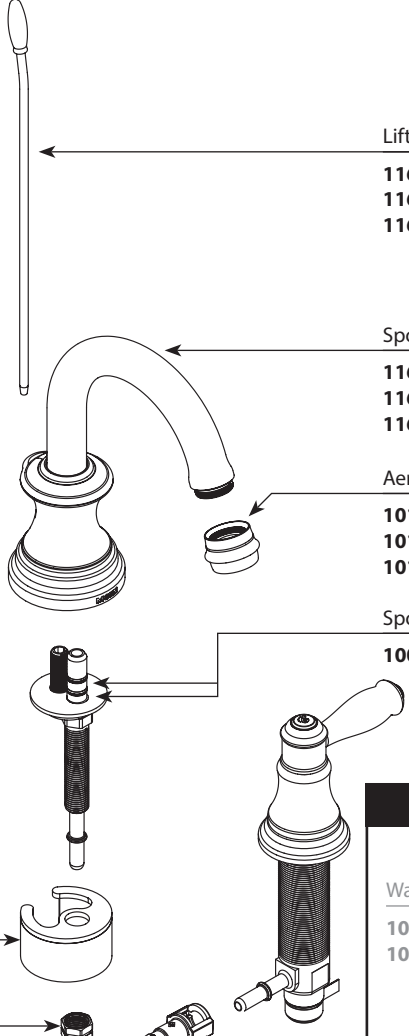

Buy it for looks. Buy it for life.®

Illustrated Parts

*There is more than 1 version of this model.
Page down to identify the version you have.*

■ **Order by Part Number**

BENTON™		
Two-Handle Widespread Lavatory Faucet		
MODEL	FINISH	NOTES
84452	Chrome	Non-Metallic Waste
84452BN	Brushed Nickel	Non-Metallic Waste
84452ORB	Oil Rubbed Bronze	Non-Metallic Waste

WASTE ASSEMBLIESV		
Waste Plug (Obsolete)	103459BN Brushed Nickel 103459ORB Oil Rubbed Bronze	
Waste Assembly (Obsolete)	103458BN Brushed Nickel 103458ORB Oil Rubbed Bronze	
Waste Plug	12314 Chrome	
Waste Assembly (Obsolete)	139246 Chrome 139246CSL Classic Stainless (Use for Brushed Nickel)	

Buy it for looks. Buy it for life.®

Illustrated Parts

BENTON™		
Two-Handle Widespread Lavatory Faucet		
MODEL	FINISH	NOTES
84452	Chrome	Non-Metallic Waste
84452BN	Brushed Nickel	Non-Metallic Waste
84452ORB	Oil Rubbed Bronze	Non-Metallic Waste

■ **Order by Part Number**

WASTE ASSEMBLIES	
Waste Plug (Obsolete)	
103459BN Brushed Nickel	
103459ORB Oil Rubbed Bronze	
Waste Assembly (Obsolete)	
103458BN Brushed Nickel	
103458ORB Oil Rubbed Bronze	
Waste Plug	
12314 Chrome	
Waste Assembly (Obsolete)	
139246 Chrome	
139246CSL Classic Stainless (Use for Brushed Nickel)	