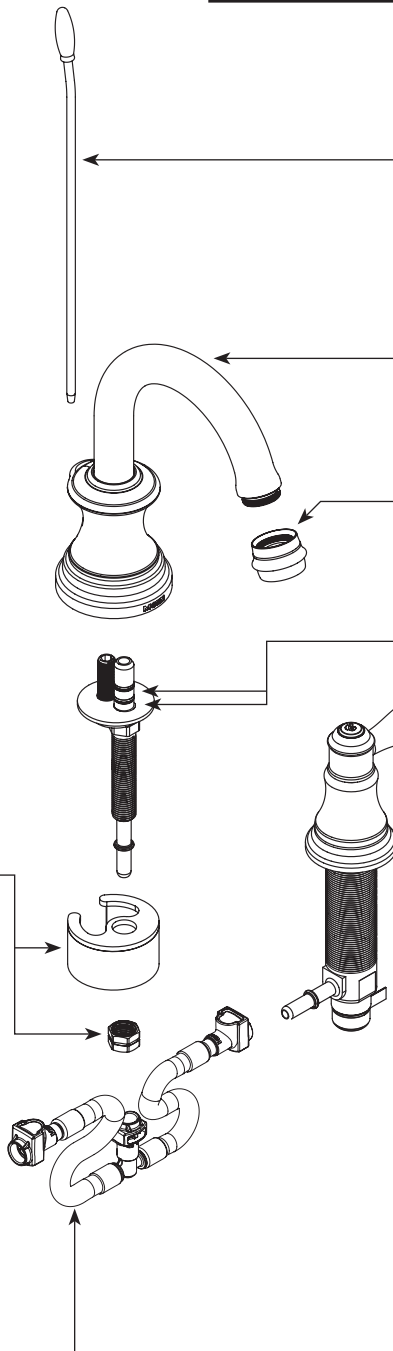

12715

Valve Body Kit

174292 Hot
174291 Cold

Duralock Hose Kit

114299

BENTON™
Two-Handle Widespread Lavatory Faucet

MODEL	FINISH	NOTES
84452	Chrome	Non-Metallic Waste
84452BN	Brushed Nickel	Non-Metallic Waste
84452ORB	Oil Rubbed Bronze	Non-Metallic Waste

Buy it for looks. Buy it for life.®

Illustrated Parts

*There is more than 1 version of this model.
Page down to identify the version you have.*

■ **Order by Part Number**

BENTON™		
Two-Handle Widespread Lavatory Faucet		
MODEL	FINISH	NOTES
84452	Chrome	Non-Metallic Waste
84452BN	Brushed Nickel	Non-Metallic Waste
84452ORB	Oil Rubbed Bronze	Non-Metallic Waste

WASTE ASSEMBLIESV		
Waste Plug (Obsolete)	103459BN Brushed Nickel 103459ORB Oil Rubbed Bronze	
Waste Assembly (Obsolete)	103458BN Brushed Nickel 103458ORB Oil Rubbed Bronze	
Waste Plug	12314 Chrome	
Waste Assembly (Obsolete)	139246 Chrome 139246CSL Classic Stainless (Use for Brushed Nickel)	

■ **Order by Part Number**

WASTE ASSEMBLIES	
Waste Plug (Obsolete)	
103459BN Brushed Nickel	
103459ORB Oil Rubbed Bronze	
Waste Assembly (Obsolete)	
103458BN Brushed Nickel	
103458ORB Oil Rubbed Bronze	
Waste Plug	
12314 Chrome	
Waste Assembly (Obsolete)	
139246 Chrome	
139246CSL Classic Stainless (Use for Brushed Nickel)	