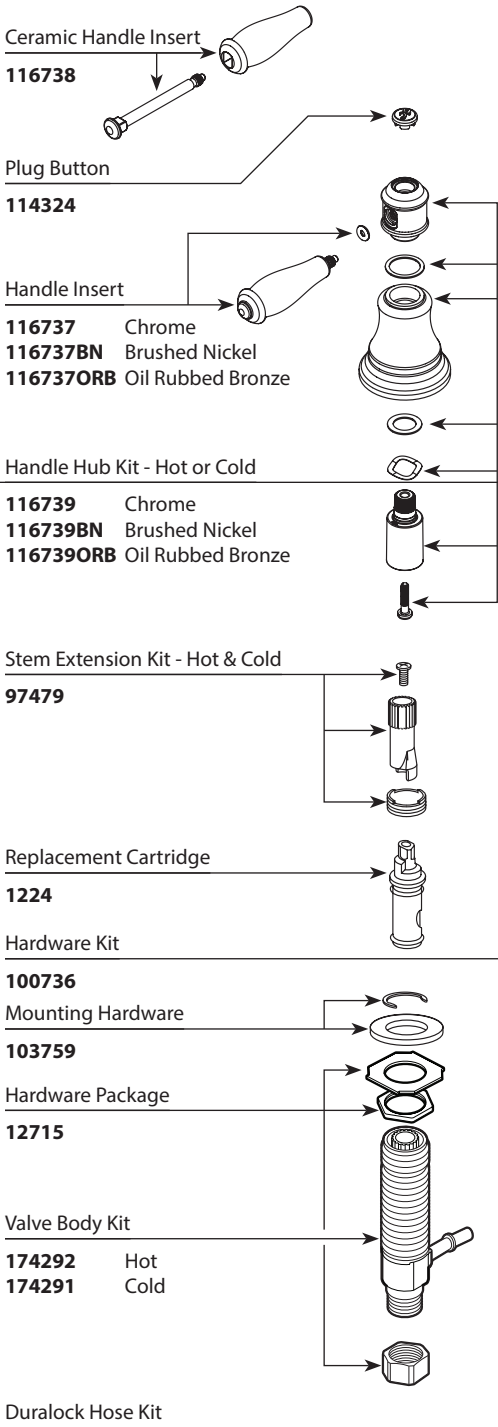

Buy it for looks. Buy it for life.®

Illustrated Parts

*There is more than 1 version of this model.
Page down to identify the version you have.*

■ **Order by Part Number**

BENTON™		
Two-Handle Widespread Lavatory Faucet		
MODEL	FINISH	NOTES
84452	Chrome	Non-Metallic Waste
84452BN	Brushed Nickel	Non-Metallic Waste
84452ORB	Oil Rubbed Bronze	Non-Metallic Waste

WASTE ASSEMBLIESV		
Waste Plug (Obsolete)	103459BN Brushed Nickel 103459ORB Oil Rubbed Bronze	
Waste Assembly (Obsolete)	103458BN Brushed Nickel 103458ORB Oil Rubbed Bronze	
Waste Plug	12314 Chrome	
Waste Assembly (Obsolete)	139246 Chrome 139246CSL Classic Stainless (Use for Brushed Nickel)	

Buy it for looks. Buy it for life.®

Illustrated Parts

BENTON™		
Two-Handle Widespread Lavatory Faucet		
MODEL	FINISH	NOTES
84452	Chrome	Non-Metallic Waste
84452BN	Brushed Nickel	Non-Metallic Waste
84452ORB	Oil Rubbed Bronze	Non-Metallic Waste

■ **Order by Part Number**

WASTE ASSEMBLIES	
Waste Plug (Obsolete)	
103459BN Brushed Nickel	
103459ORB Oil Rubbed Bronze	
Waste Assembly (Obsolete)	
103458BN Brushed Nickel	
103458ORB Oil Rubbed Bronze	
Waste Plug	
12314 Chrome	
Waste Assembly (Obsolete)	
139246 Chrome	
139246CSL Classic Stainless (Use for Brushed Nickel)	