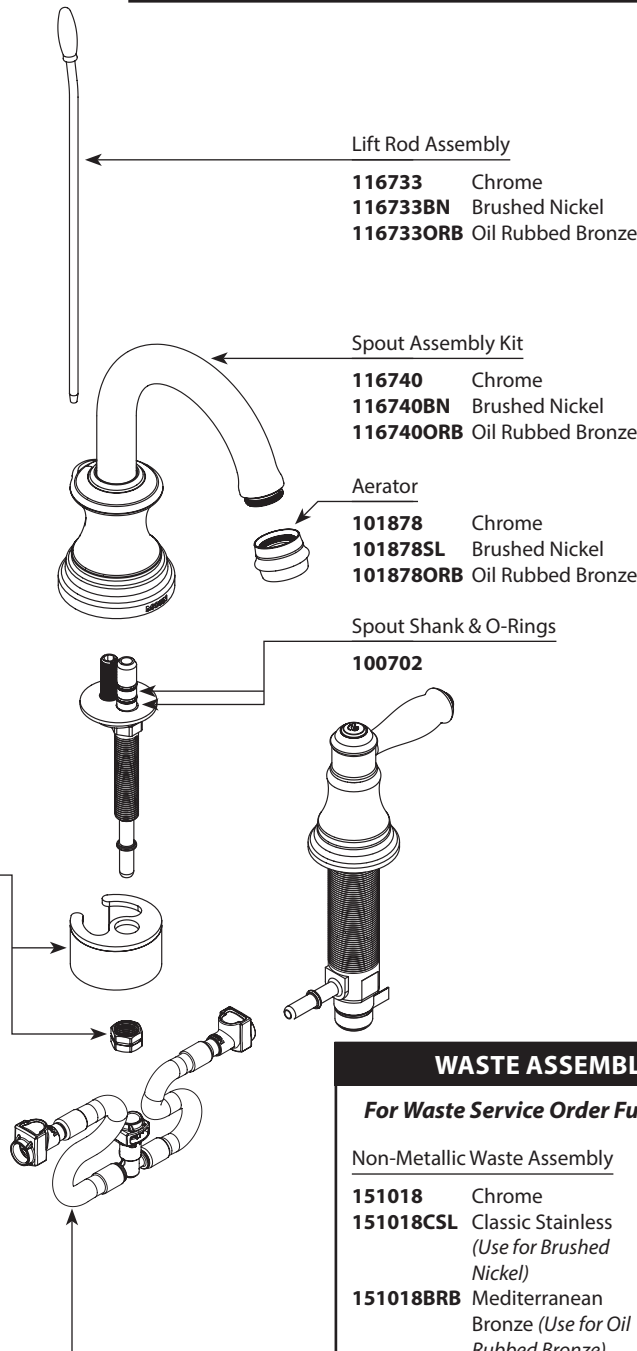

12715

Valve Body Kit

174292 Hot
174291 Cold

Duralock Hose Kit

114299

BENTON™
Two-Handle Widespread Lavatory Faucet

MODEL	FINISH	NOTES
84452	Chrome	Non-Metallic Waste
84452BN	Brushed Nickel	Non-Metallic Waste
84452ORB	Oil Rubbed Bronze	Non-Metallic Waste

WASTE ASSEMBLIES

For Waste Service Order Full Assembly

Non-Metallic Waste Assembly

151018	Chrome
151018CSL	Classic Stainless <i>(Use for Brushed Nickel)</i>
151018BRB	Mediterranean Bronze <i>(Use for Oil Rubbed Bronze)</i>

Buy it for looks. Buy it for life.®

Illustrated Parts

*There is more than 1 version of this model.
Page down to identify the version you have.*

■ **Order by Part Number**

BENTON™		
Two-Handle Widespread Lavatory Faucet		
MODEL	FINISH	NOTES
84452	Chrome	Non-Metallic Waste
84452BN	Brushed Nickel	Non-Metallic Waste
84452ORB	Oil Rubbed Bronze	Non-Metallic Waste

■ **Order by Part Number**

WASTE ASSEMBLIES	
Waste Plug (Obsolete)	
103459BN Brushed Nickel	
103459ORB Oil Rubbed Bronze	
Waste Assembly (Obsolete)	
103458BN Brushed Nickel	
103458ORB Oil Rubbed Bronze	
Waste Plug	
12314 Chrome	
Waste Assembly (Obsolete)	
139246 Chrome	
139246CSL Classic Stainless (Use for Brushed Nickel)	