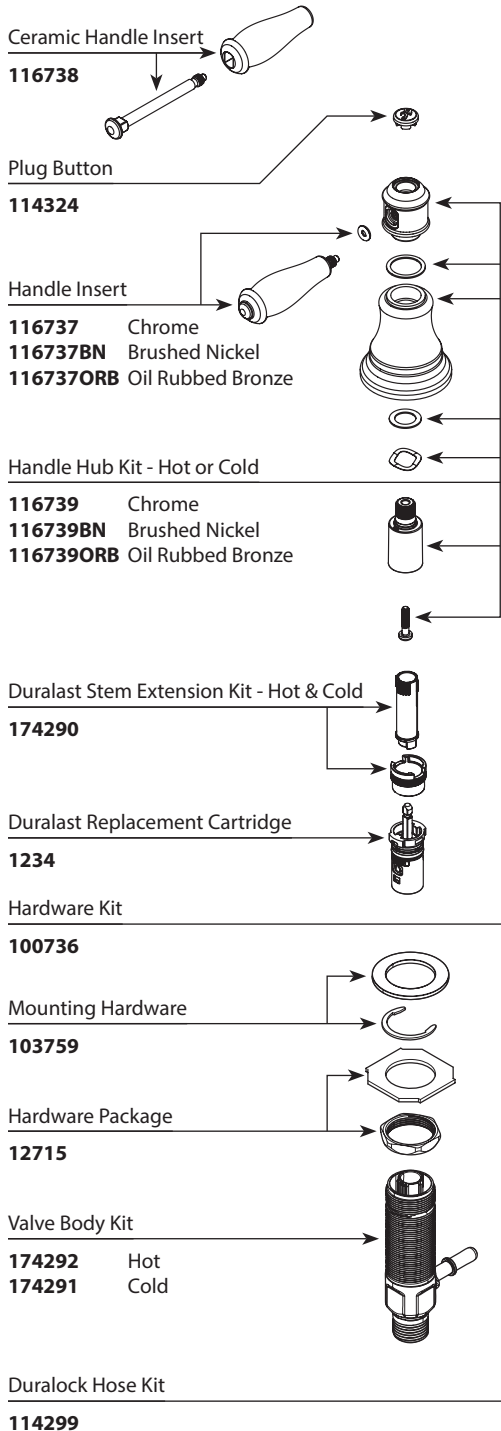

WASTE ASSEMBLIES

For Waste Service Order Full Assembly

Non-Metallic Waste Assembly

151018	Chrome
151018CSL	Classic Stainless <i>(Use for Brushed Nickel)</i>
151018BRB	Mediterranean Bronze <i>(Use for Oil Rubbed Bronze)</i>

Buy it for looks. Buy it for life.®

Illustrated Parts

*There is more than 1 version of this model.
Page down to identify the version you have.*

■ **Order by Part Number**

BENTON™		
Two-Handle Widespread Lavatory Faucet		
MODEL	FINISH	NOTES
84452	Chrome	Non-Metallic Waste
84452BN	Brushed Nickel	Non-Metallic Waste
84452ORB	Oil Rubbed Bronze	Non-Metallic Waste

WASTE ASSEMBLIESV		
Waste Plug (Obsolete)	103459BN Brushed Nickel 103459ORB Oil Rubbed Bronze	
Waste Assembly (Obsolete)	103458BN Brushed Nickel 103458ORB Oil Rubbed Bronze	
Waste Plug	12314 Chrome	
Waste Assembly (Obsolete)	139246 Chrome 139246CSL Classic Stainless (Use for Brushed Nickel)	

■ **Order by Part Number**

WASTE ASSEMBLIES	
Waste Plug (Obsolete)	
103459BN Brushed Nickel	
103459ORB Oil Rubbed Bronze	
Waste Assembly (Obsolete)	
103458BN Brushed Nickel	
103458ORB Oil Rubbed Bronze	
Waste Plug	
12314 Chrome	
Waste Assembly (Obsolete)	
139246 Chrome	
139246CSL Classic Stainless (Use for Brushed Nickel)	