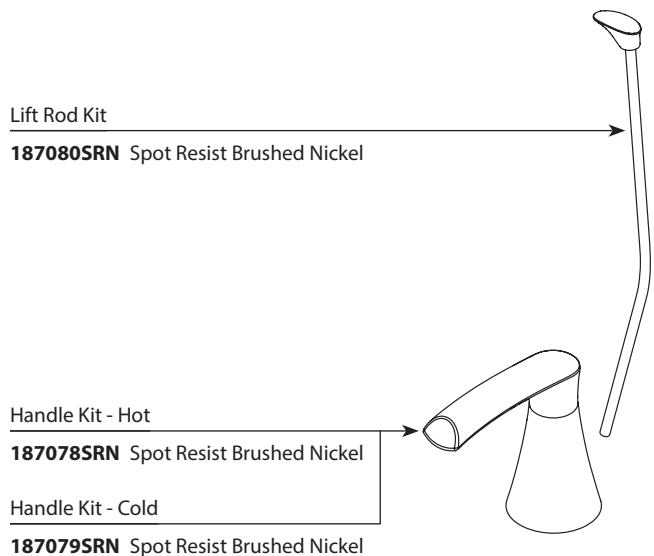

Buy it for looks. Buy it for life.®

■ Order by Part Number

Illustrated Parts

GRAEDEN™		
Two Handle Centerset Lavatory Faucet		
MODEL	FINISH	NOTES
84137SRN	Spot Resist Brushed Nickel	Non-Metallic Waste

Aerator Kit (Includes Tool)

180158 1.2gpm

WASTE ASSEMBLIES	
For Waste Service Order Full Assembly	
Non-Metallic Waste Assembly 151018CSL Classic Stainless (Used for Spot Resist Brushed Nickel)	
USE ON DECKS < 1/4" (6mm) Thin Deck Spacer Kit (Qty 2) 146936	USE ON DECKS > 1-3/16" (30mm) Thick Deck Extension Kit (Qty 2) 100818